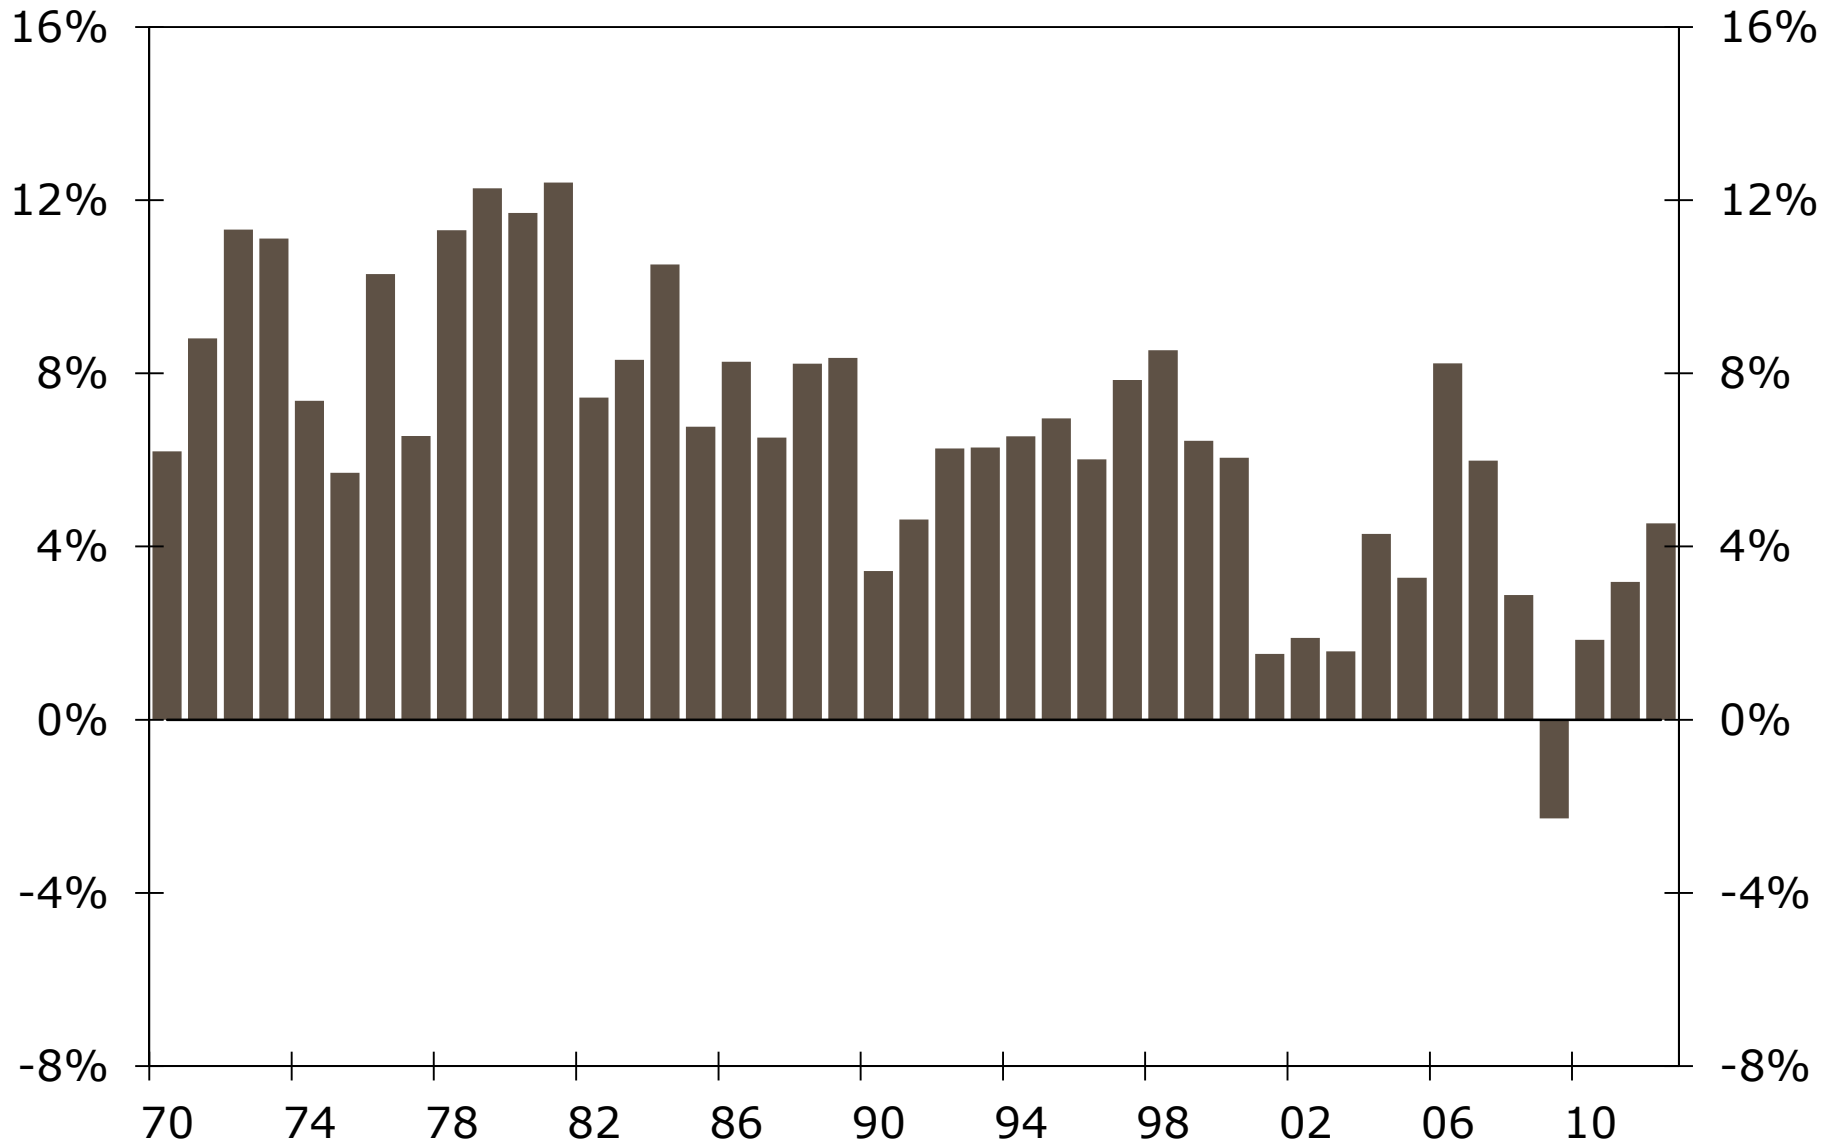

Burlington, NC MSA Private Employment

3-Month Moving Averages

Burlington, NC MSA Housing Permits

Number of Permits, Seasonally Adjusted Annual Rate

Burlington, NC MSA Personal Income

Year-over-Year Percent Change