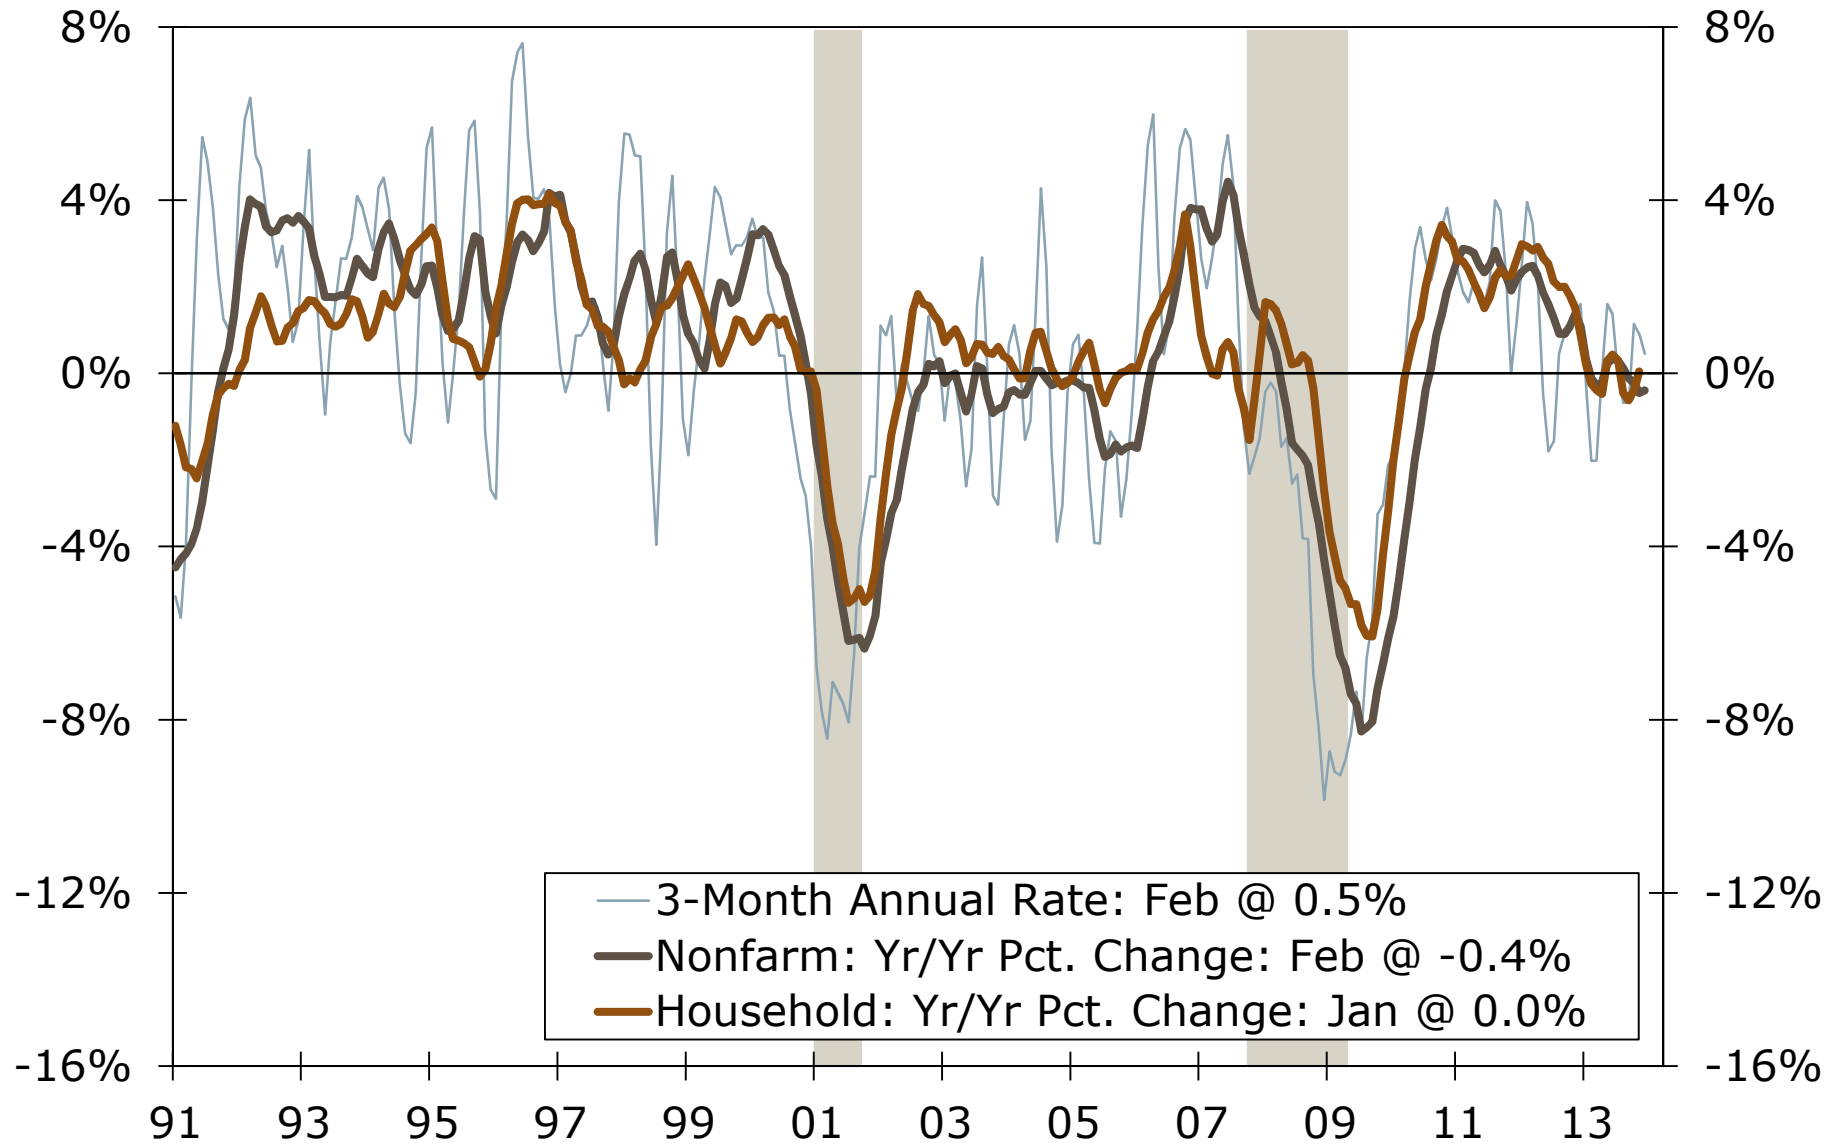

Burlington, NC MSA

Last Update: 3/25/2014

Burlington, NC MSA Employment Growth By Industry

Year-over-Year Percent Change, 3-MMA

Burlington, NC MSA Nonfarm Employment

3-Month Moving Averages

Burlington, NC MSA Nonfarm Employment

3-Month Moving Averages

Burlington, NC MSA Unemployment Rate

Seasonally Adjusted

Burlington, NC MSA Nonfarm Employment

Year-over-Year Percent Change

Burlington, NC MSA Nonfarm Employment

Year-over-Year Percent Change