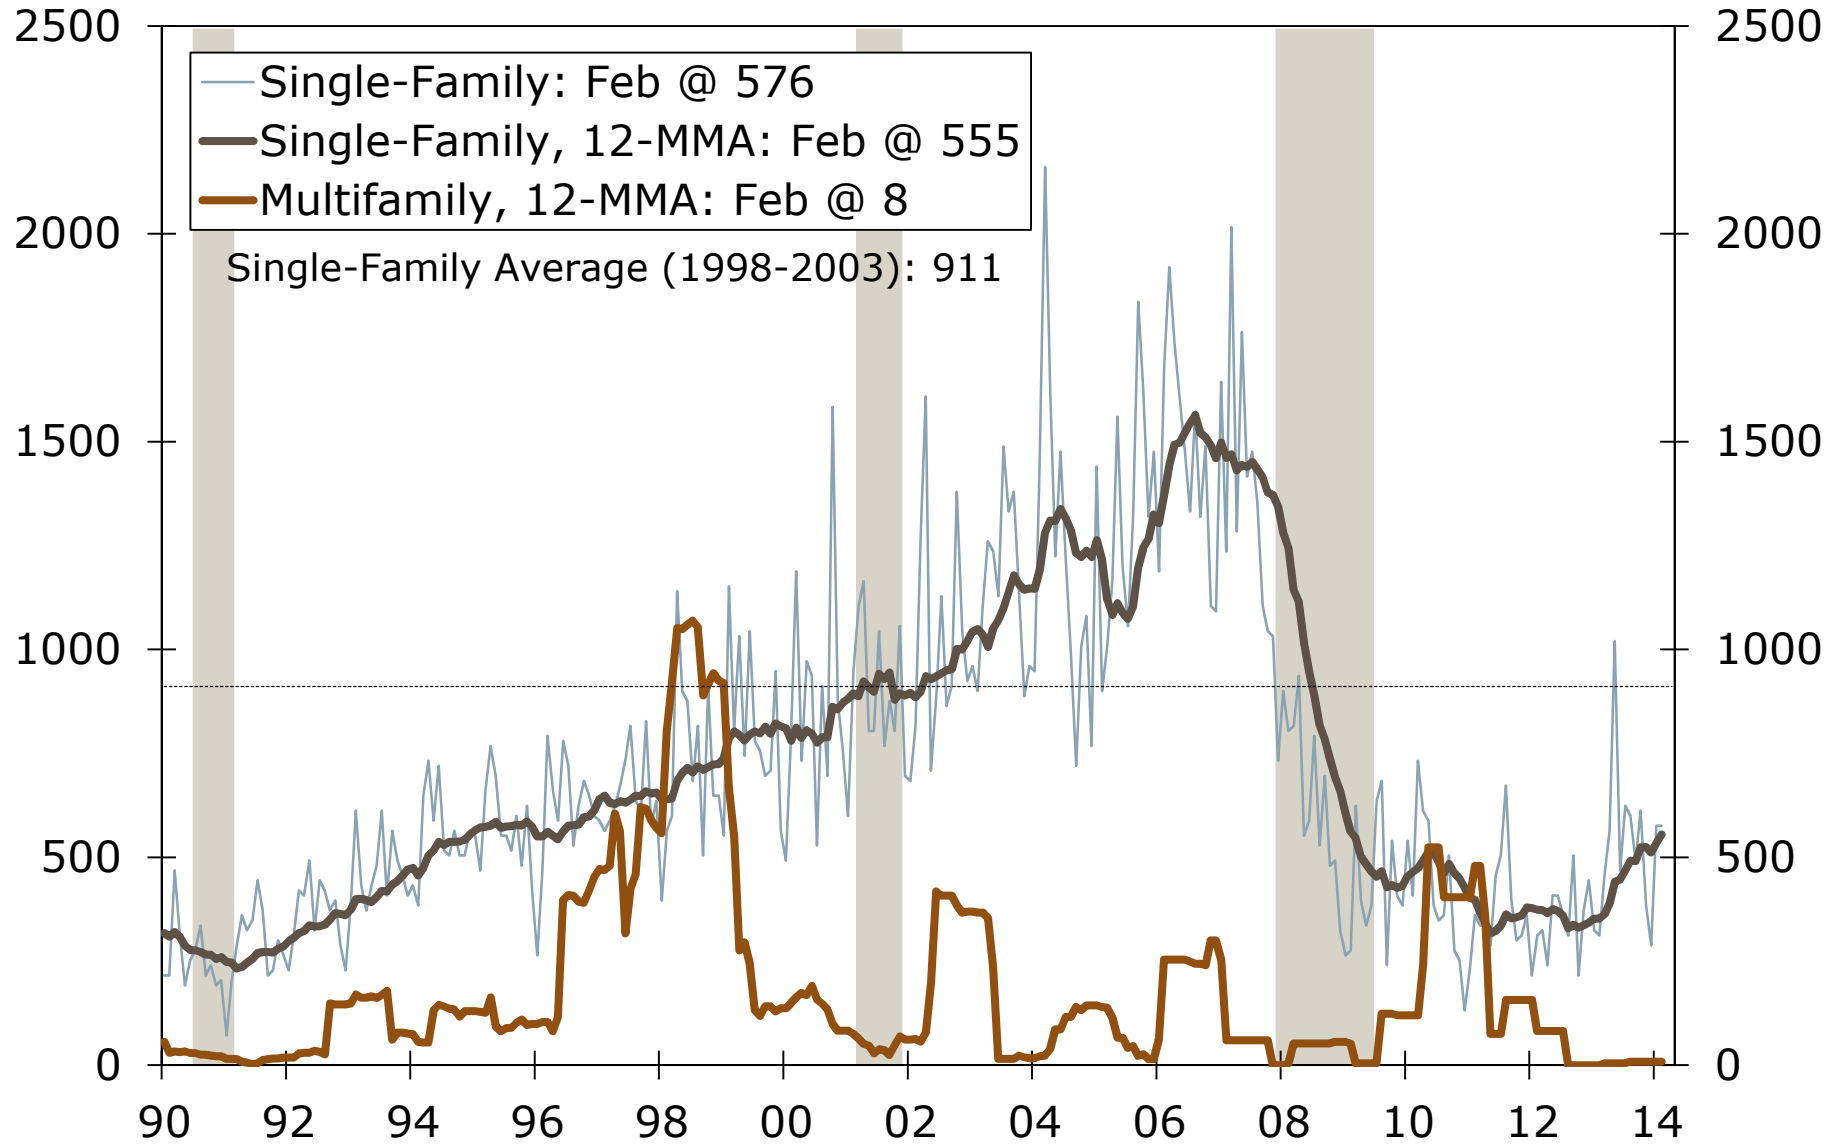

Burlington, NC MSA Housing Permits

Number of Permits, Seasonally Adjusted Annual Rate