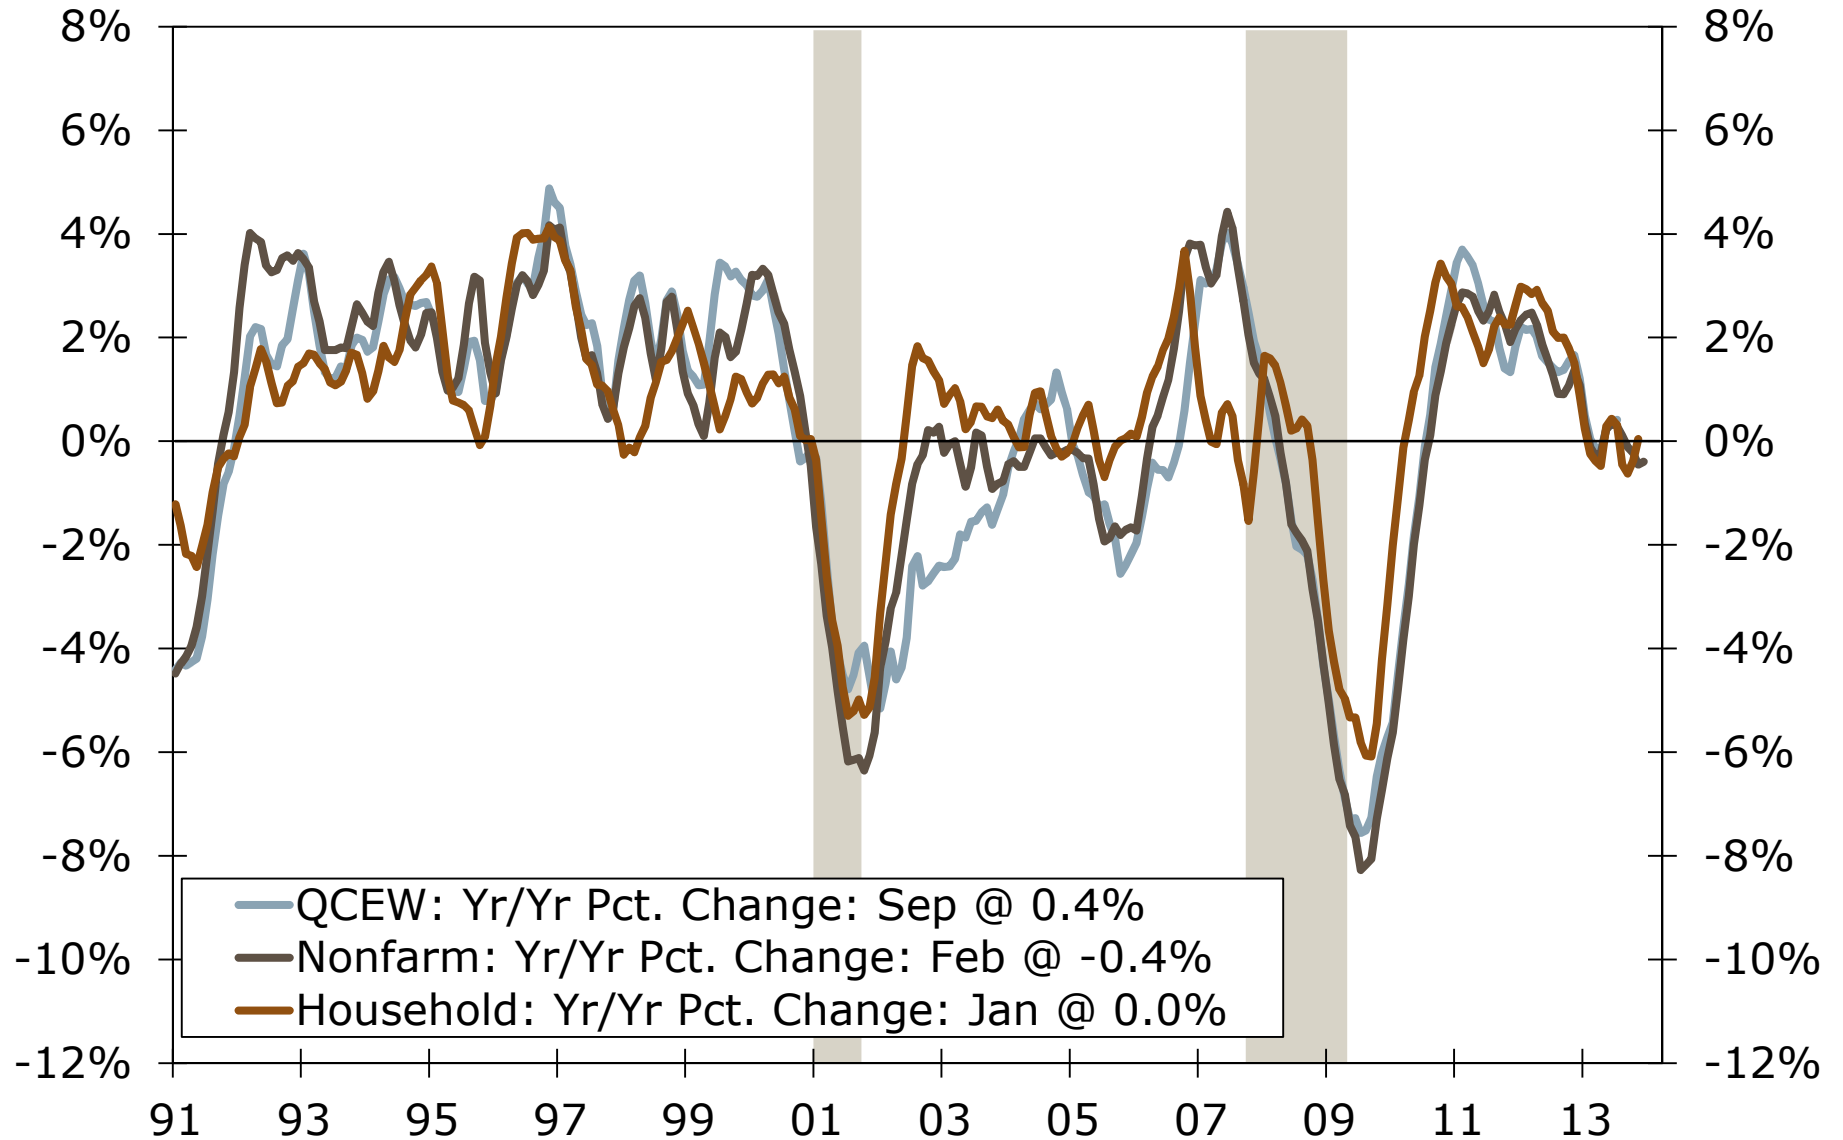

Burlington, NC MSA

Last Update: 3/25/2014

Burlington, NC MSA Employment Growth By Industry

Year-over-Year Percent Change, 3-MMA

Burlington, NC MSA Nonfarm Employment

3-Month Moving Averages

Burlington, NC MSA Nonfarm Employment

3-Month Moving Averages

Burlington, NC MSA Unemployment Rate

Seasonally Adjusted

Burlington, NC MSA Nonfarm Employment

Year-over-Year Percent Change

Burlington, NC MSA Nonfarm Employment

Year-over-Year Percent Change