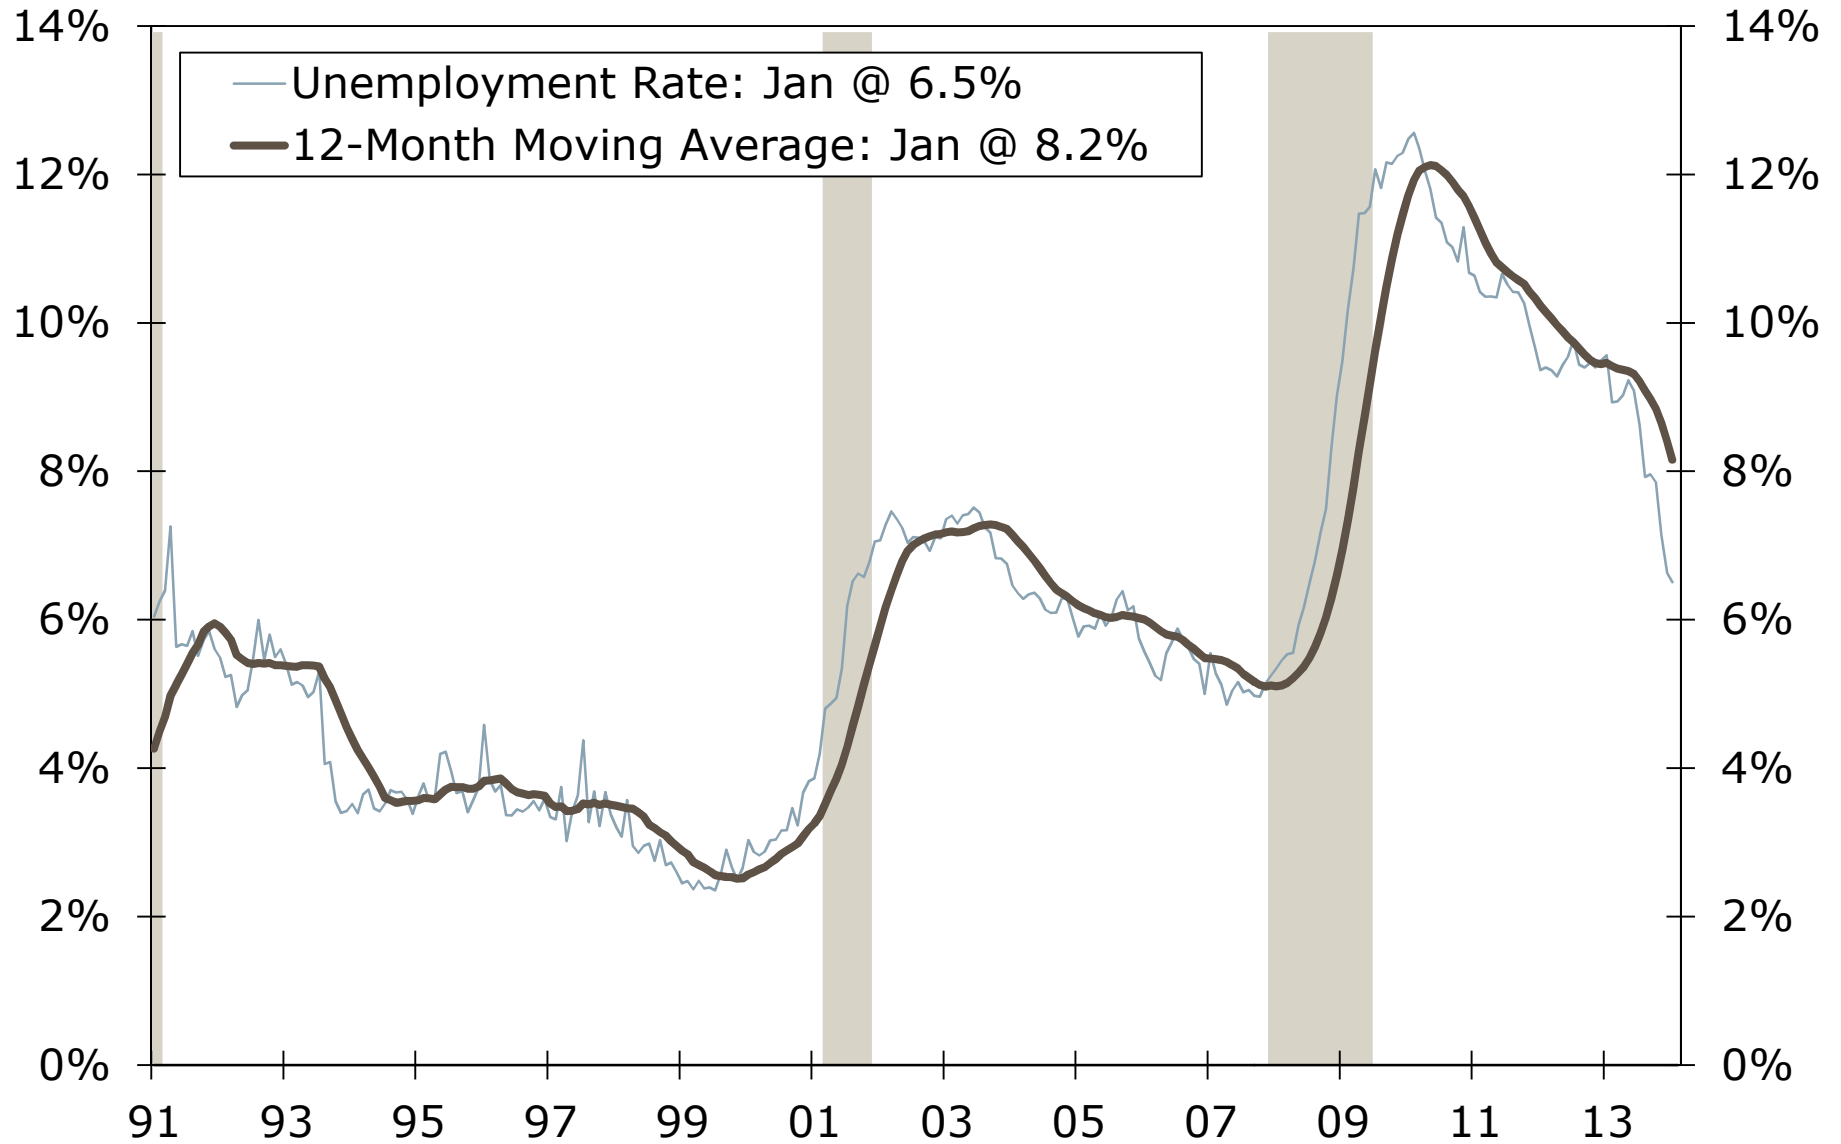

Burlington, NC MSA

Last Update: 3/25/2014

Burlington, NC MSA Employment Growth By Industry

Year-over-Year Percent Change, 3-MMA

Burlington, NC MSA Nonfarm Employment

3-Month Moving Averages

Burlington, NC MSA Nonfarm Employment

3-Month Moving Averages

Burlington, NC MSA Unemployment Rate

Seasonally Adjusted

Burlington, NC MSA Nonfarm Employment

Year-over-Year Percent Change

Burlington, NC MSA Nonfarm Employment

Year-over-Year Percent Change