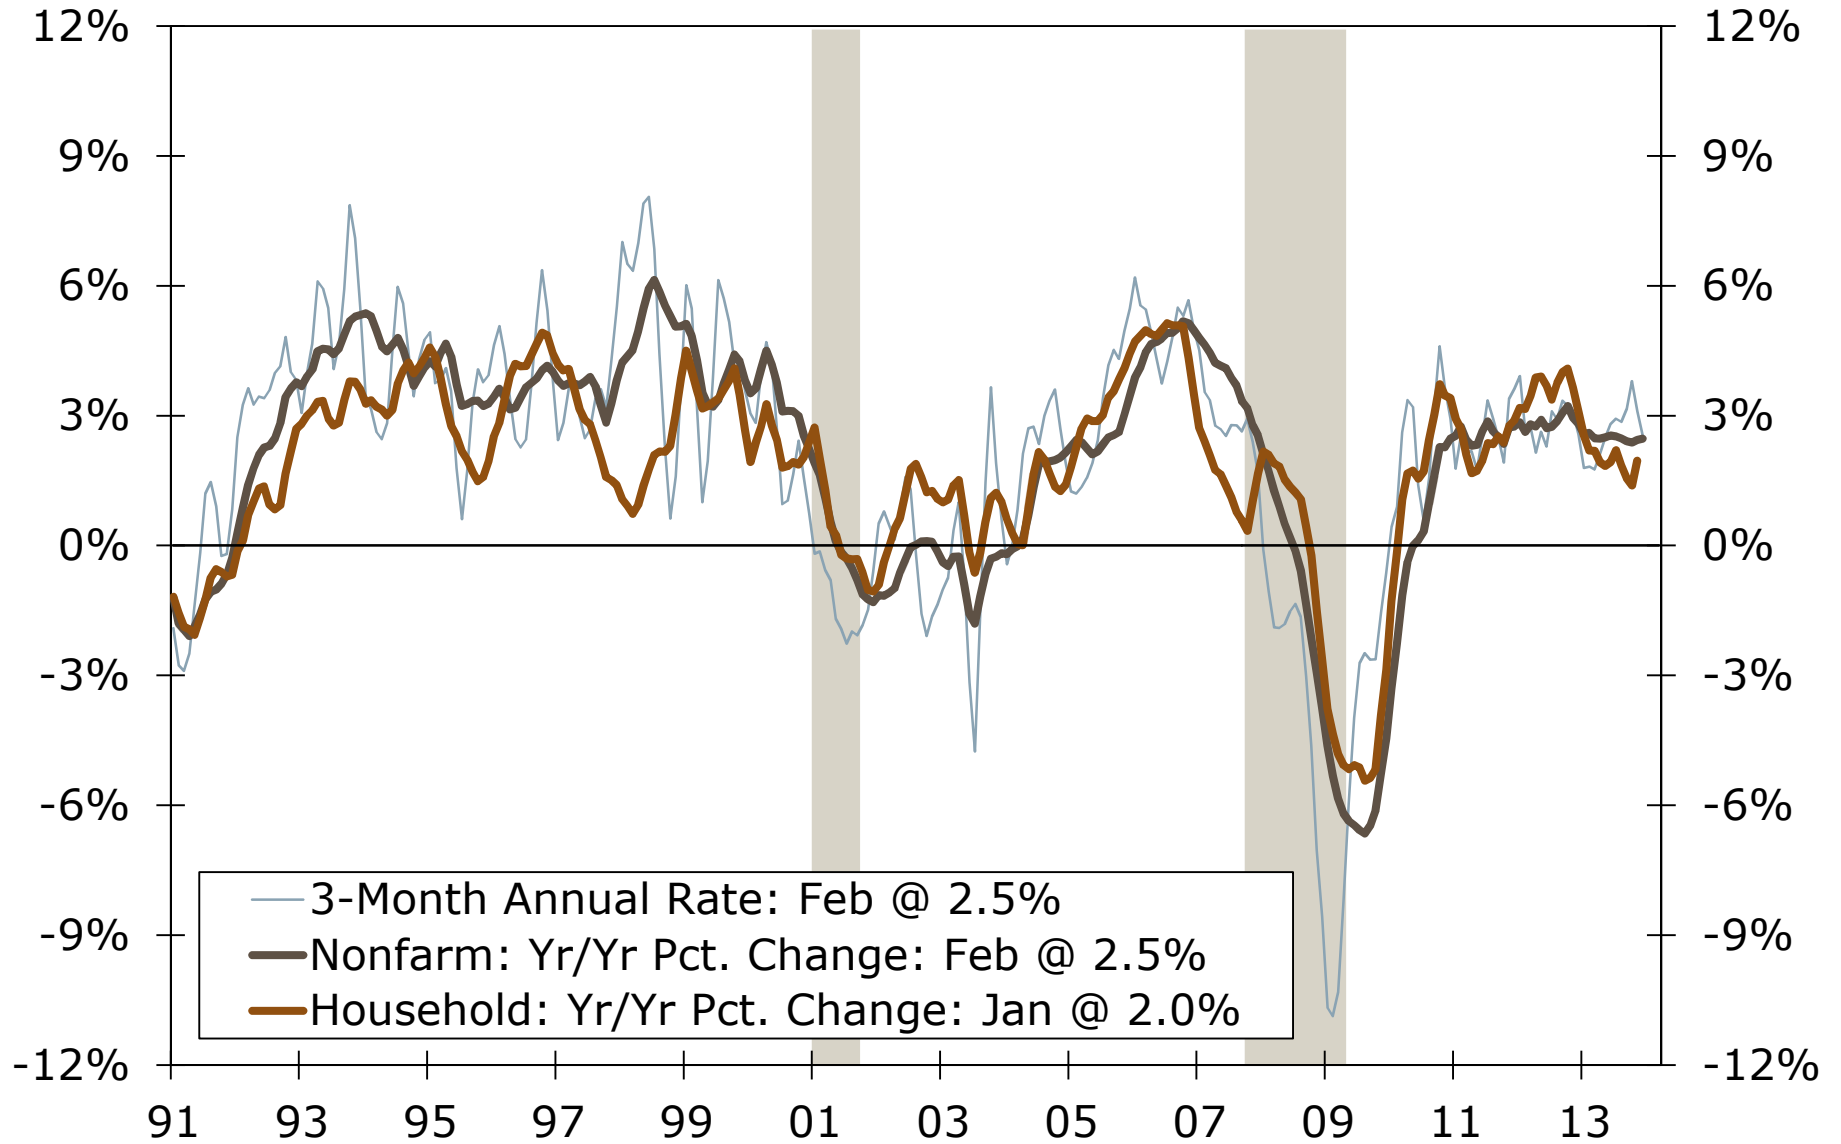

Charlotte MSA

Last Update: 3/25/2014

Charlotte MSA Employment Growth By Industry

Year-over-Year Percent Change, 3-MMA

Charlotte MSA Employment Growth By Industry

Year-over-Year Percent Change, 3-MMA, March 2013

Charlotte MSA Nonfarm Employment

3-Month Moving Averages

Charlotte MSA Nonfarm Employment

3-Month Moving Averages

Charlotte MSA Unemployment Rate

Seasonally Adjusted

Charlotte MSA Nonfarm Employment

Year-over-Year Percent Change