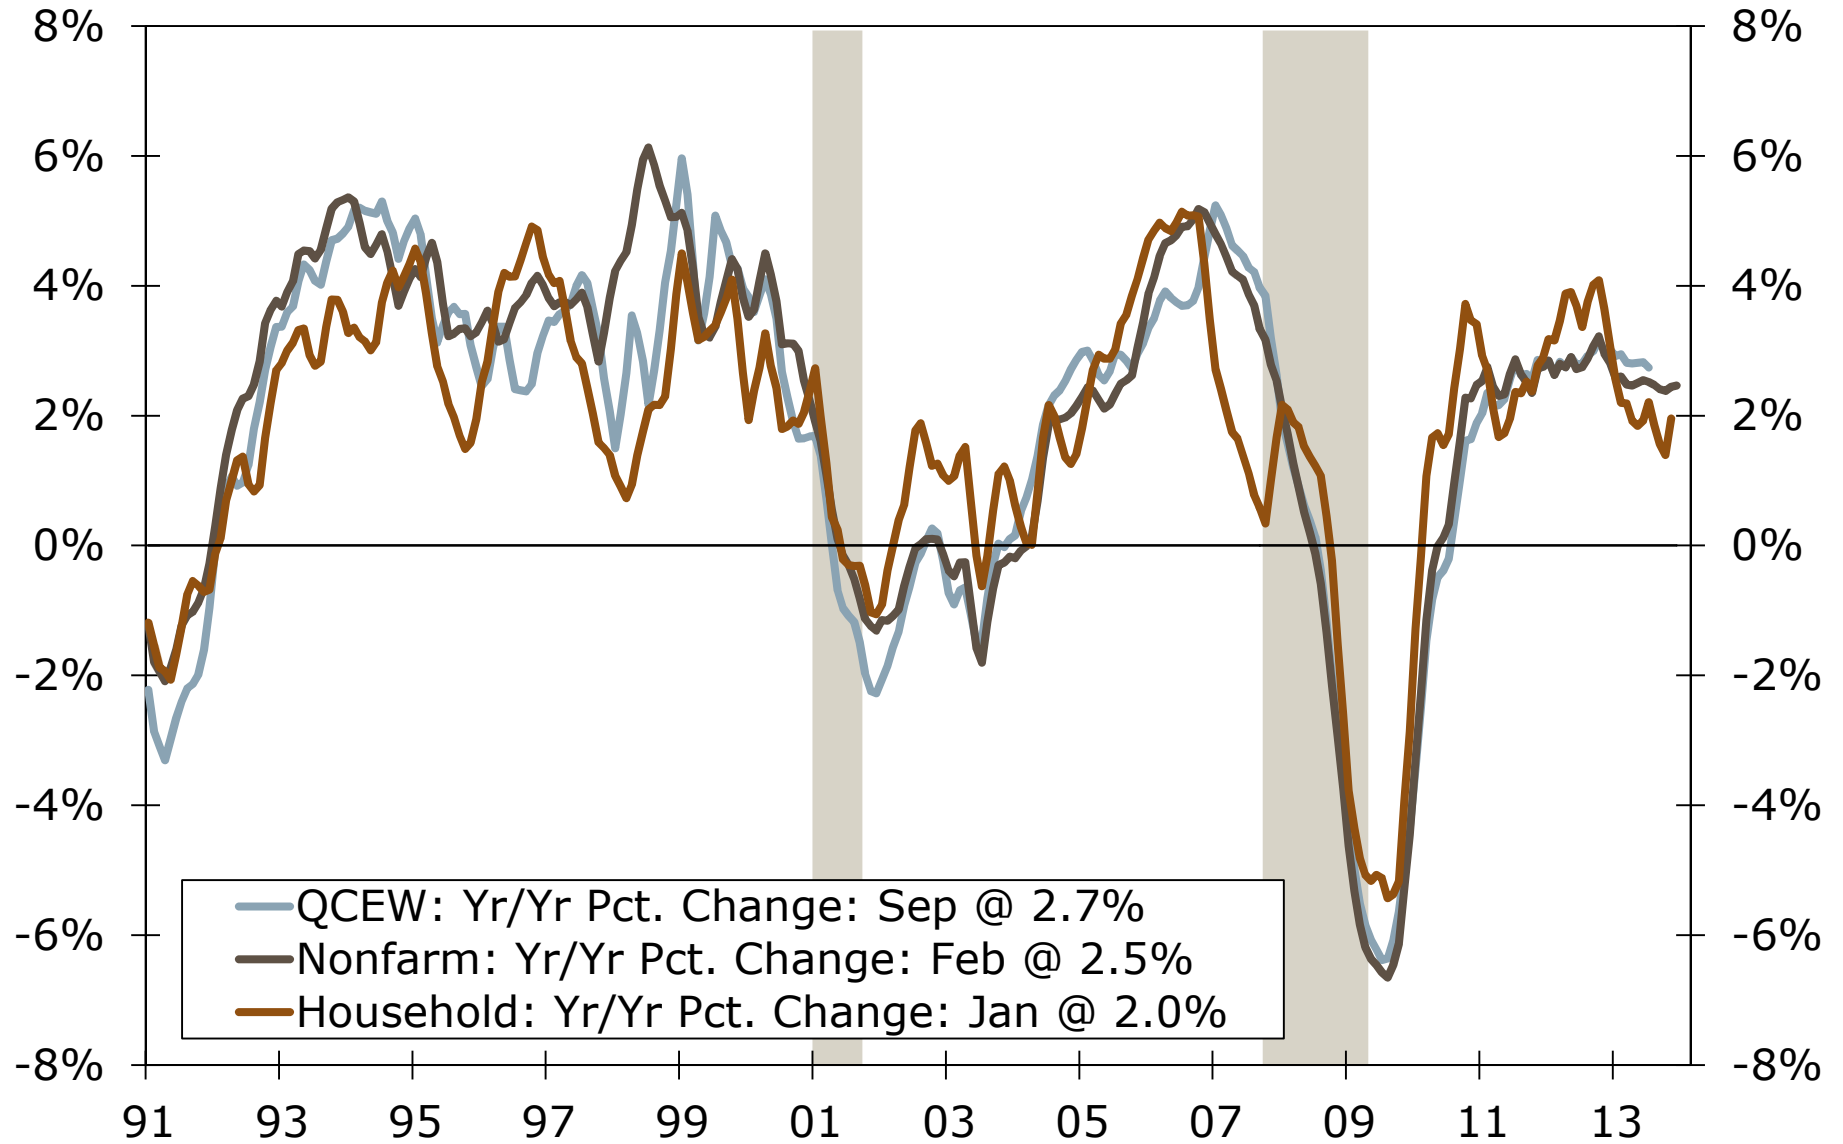

Charlotte MSA

Last Update: 3/25/2014

Charlotte MSA Employment Growth By Industry

Year-over-Year Percent Change, 3-MMA

Charlotte MSA Employment Growth By Industry

Year-over-Year Percent Change, 3-MMA, March 2013

Charlotte MSA Nonfarm Employment

3-Month Moving Averages

Charlotte MSA Nonfarm Employment

3-Month Moving Averages

Charlotte MSA Unemployment Rate

Seasonally Adjusted

Charlotte MSA Nonfarm Employment

Year-over-Year Percent Change