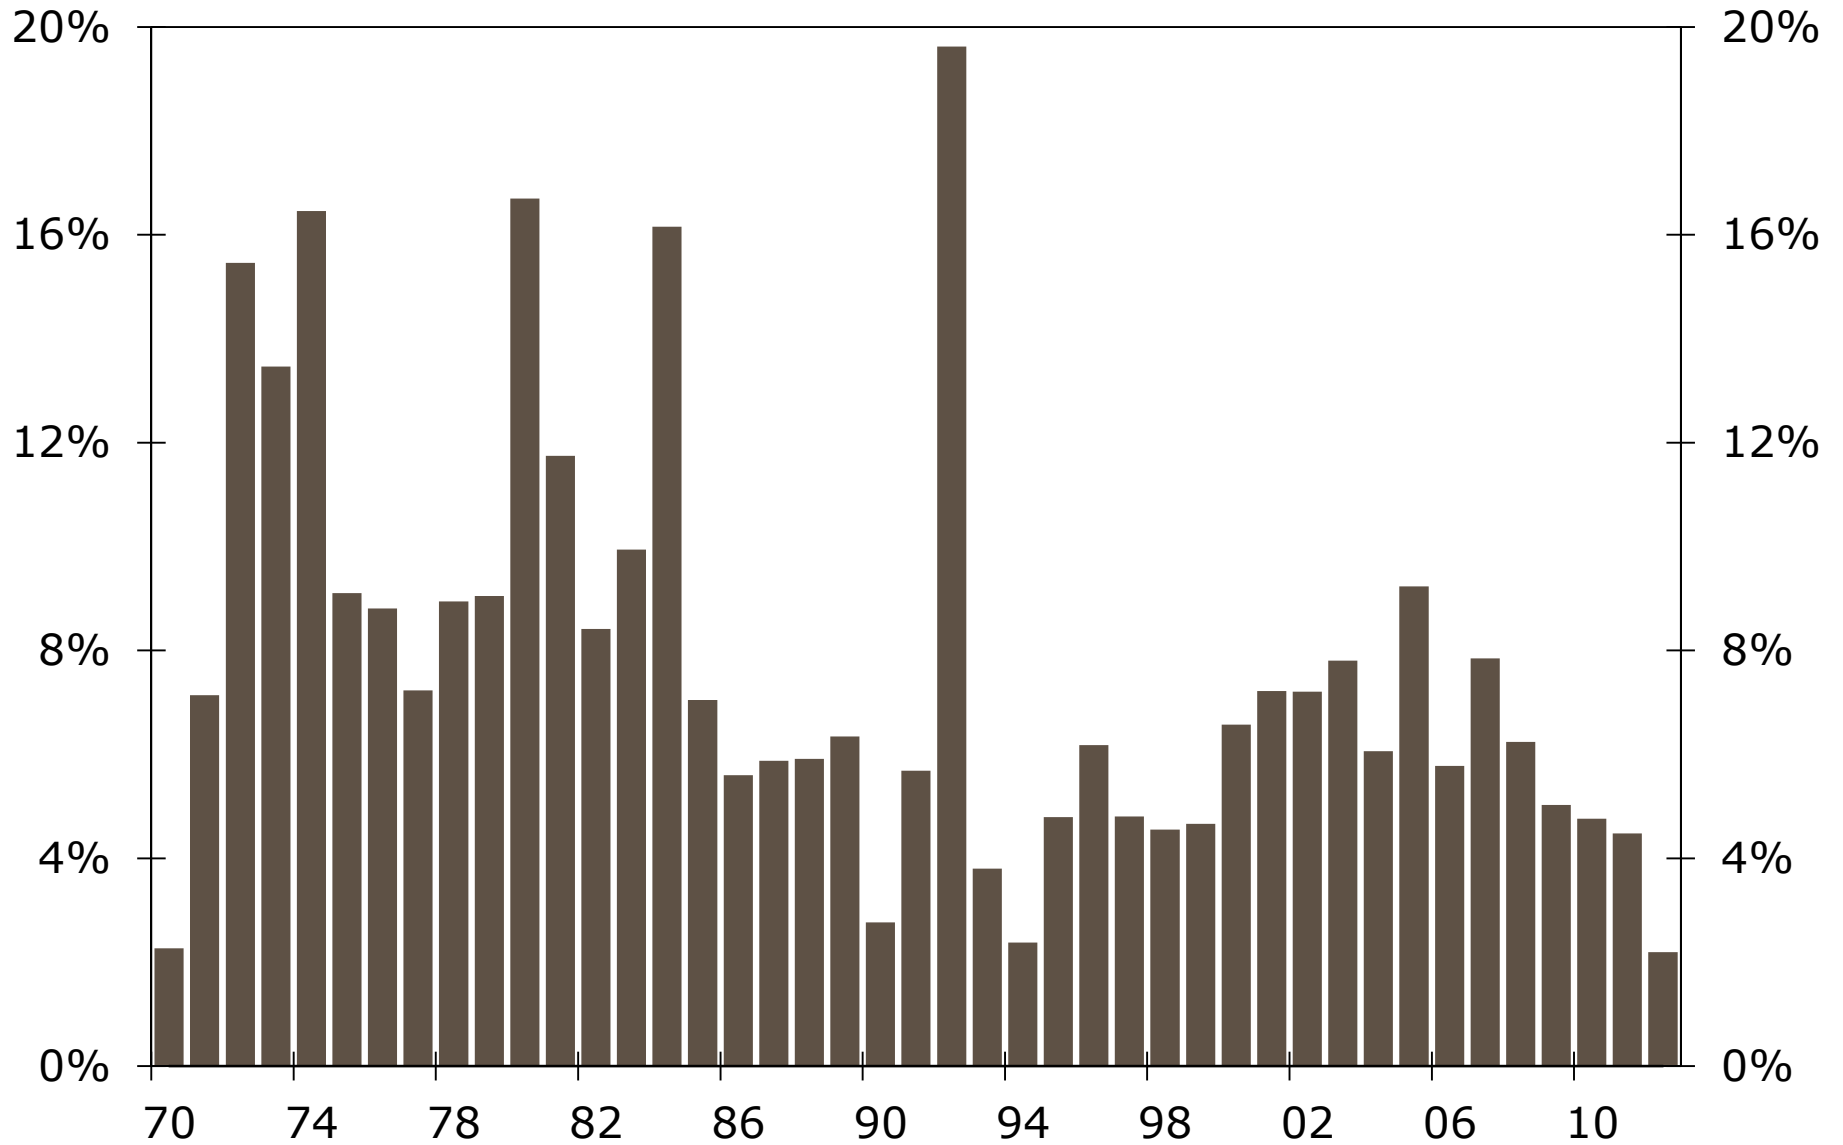

Fayetteville MSA Private Employment

3-Month Moving Averages

Fayetteville MSA Housing Permits

Thousands of Permits, Seasonally Adjusted Annual Rate

Fayetteville MSA Personal Income

Year-over-Year Percent Change