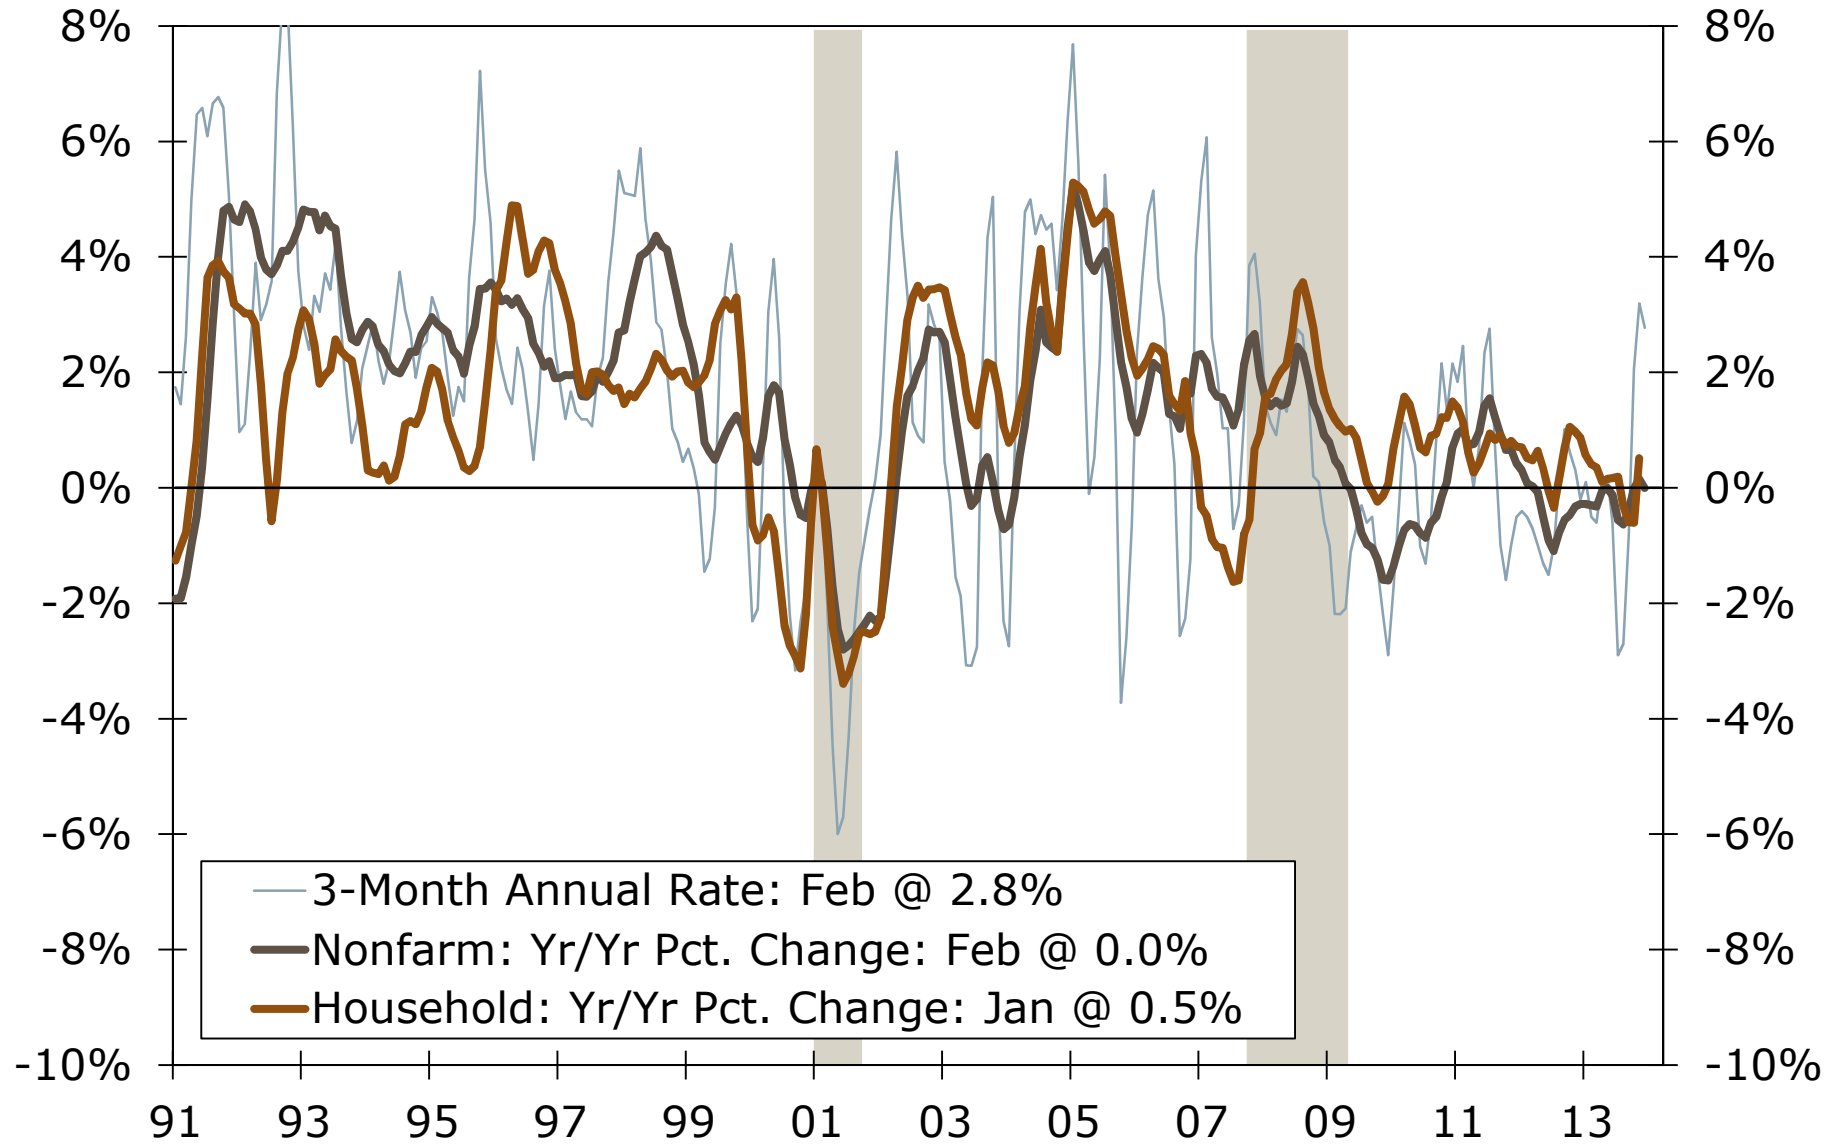

Fayetteville, NC MSA

Last Update: 3/26/2014

Fayetteville MSA Employment Growth By Industry

Year-over-Year Percent Change, 3-MMA

Fayetteville MSA Nonfarm Employment

3-Month Moving Averages

Fayetteville MSA Nonfarm Employment

3-Month Moving Averages

Fayetteville MSA Unemployment Rate

Seasonally Adjusted

Fayetteville MSA Nonfarm Employment

Year-over-Year Percent Change

Fayetteville MSA Nonfarm Employment

Year-over-Year Percent Change