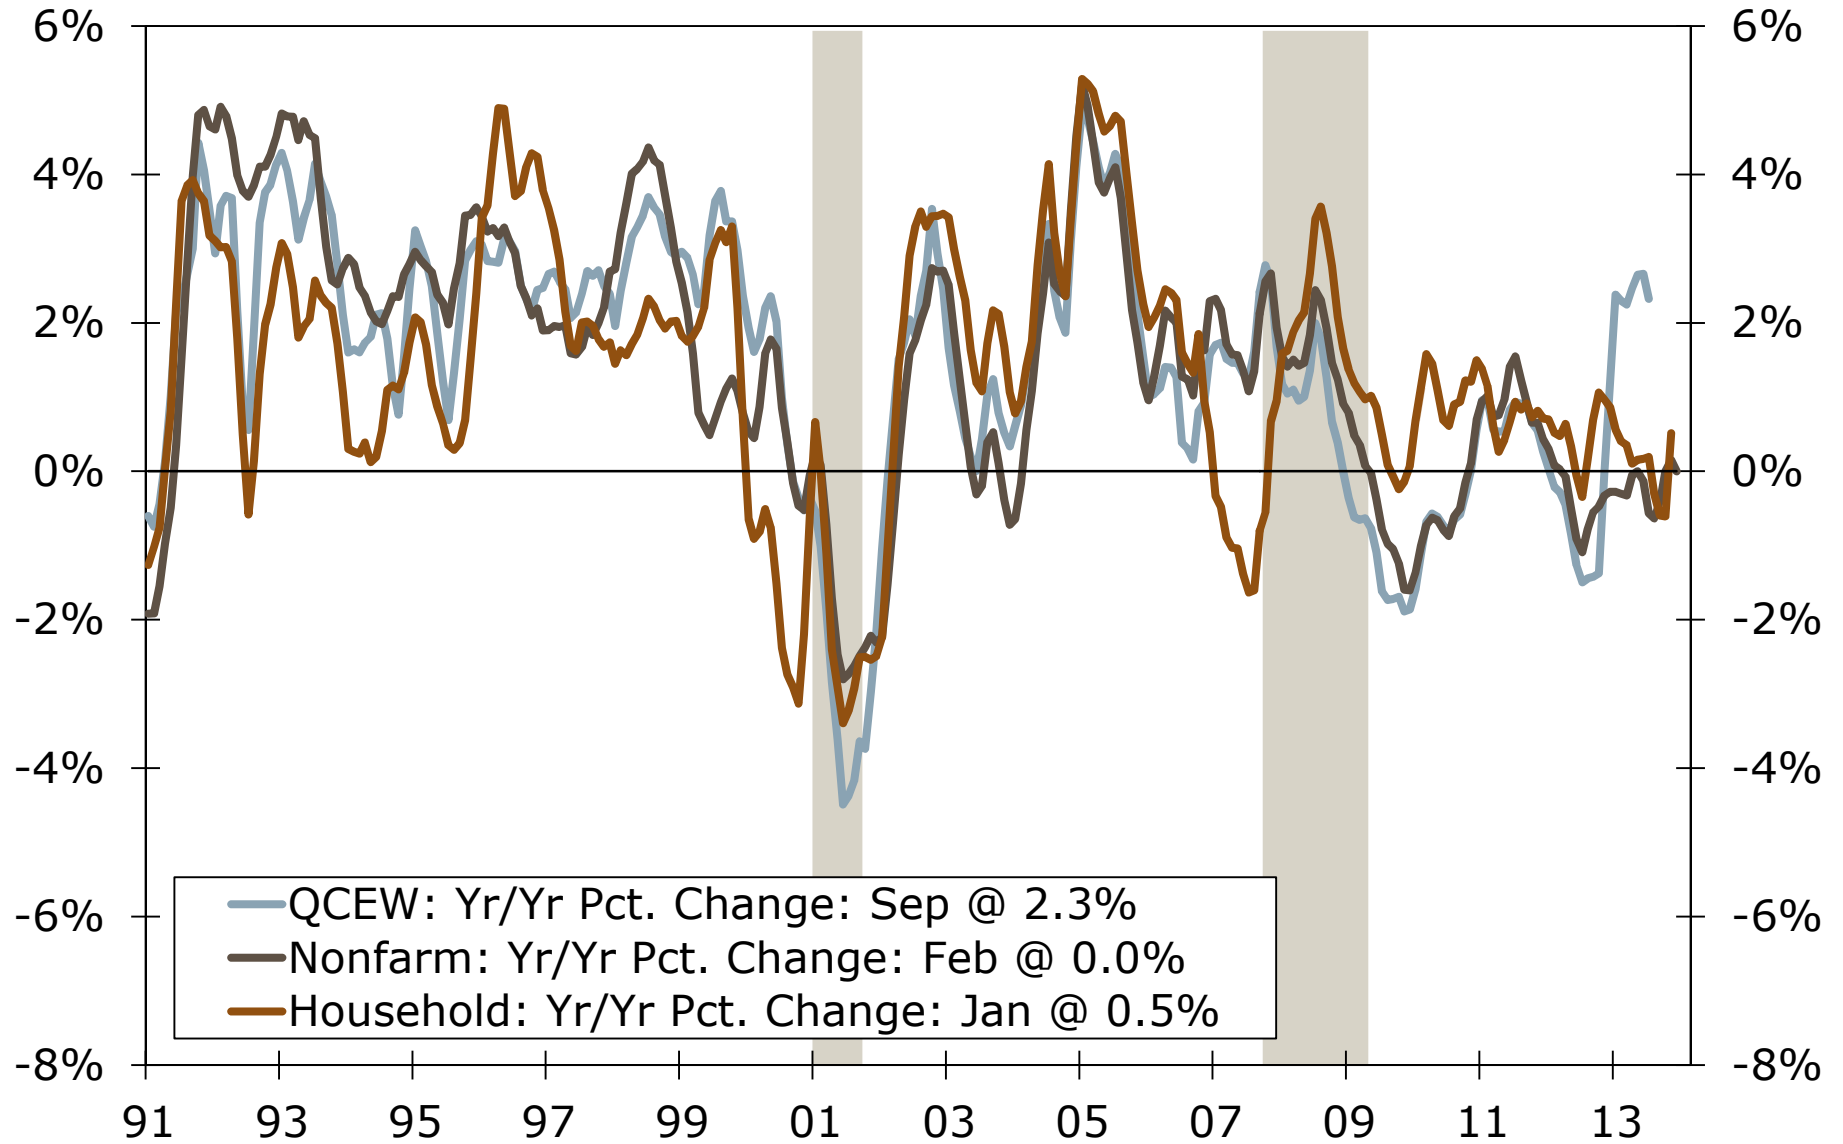

Fayetteville, NC MSA

Last Update: 3/26/2014

Fayetteville MSA Employment Growth By Industry

Year-over-Year Percent Change, 3-MMA

Fayetteville MSA Nonfarm Employment

3-Month Moving Averages

Fayetteville MSA Nonfarm Employment

3-Month Moving Averages

Fayetteville MSA Unemployment Rate

Seasonally Adjusted

Fayetteville MSA Nonfarm Employment

Year-over-Year Percent Change

Fayetteville MSA Nonfarm Employment

Year-over-Year Percent Change