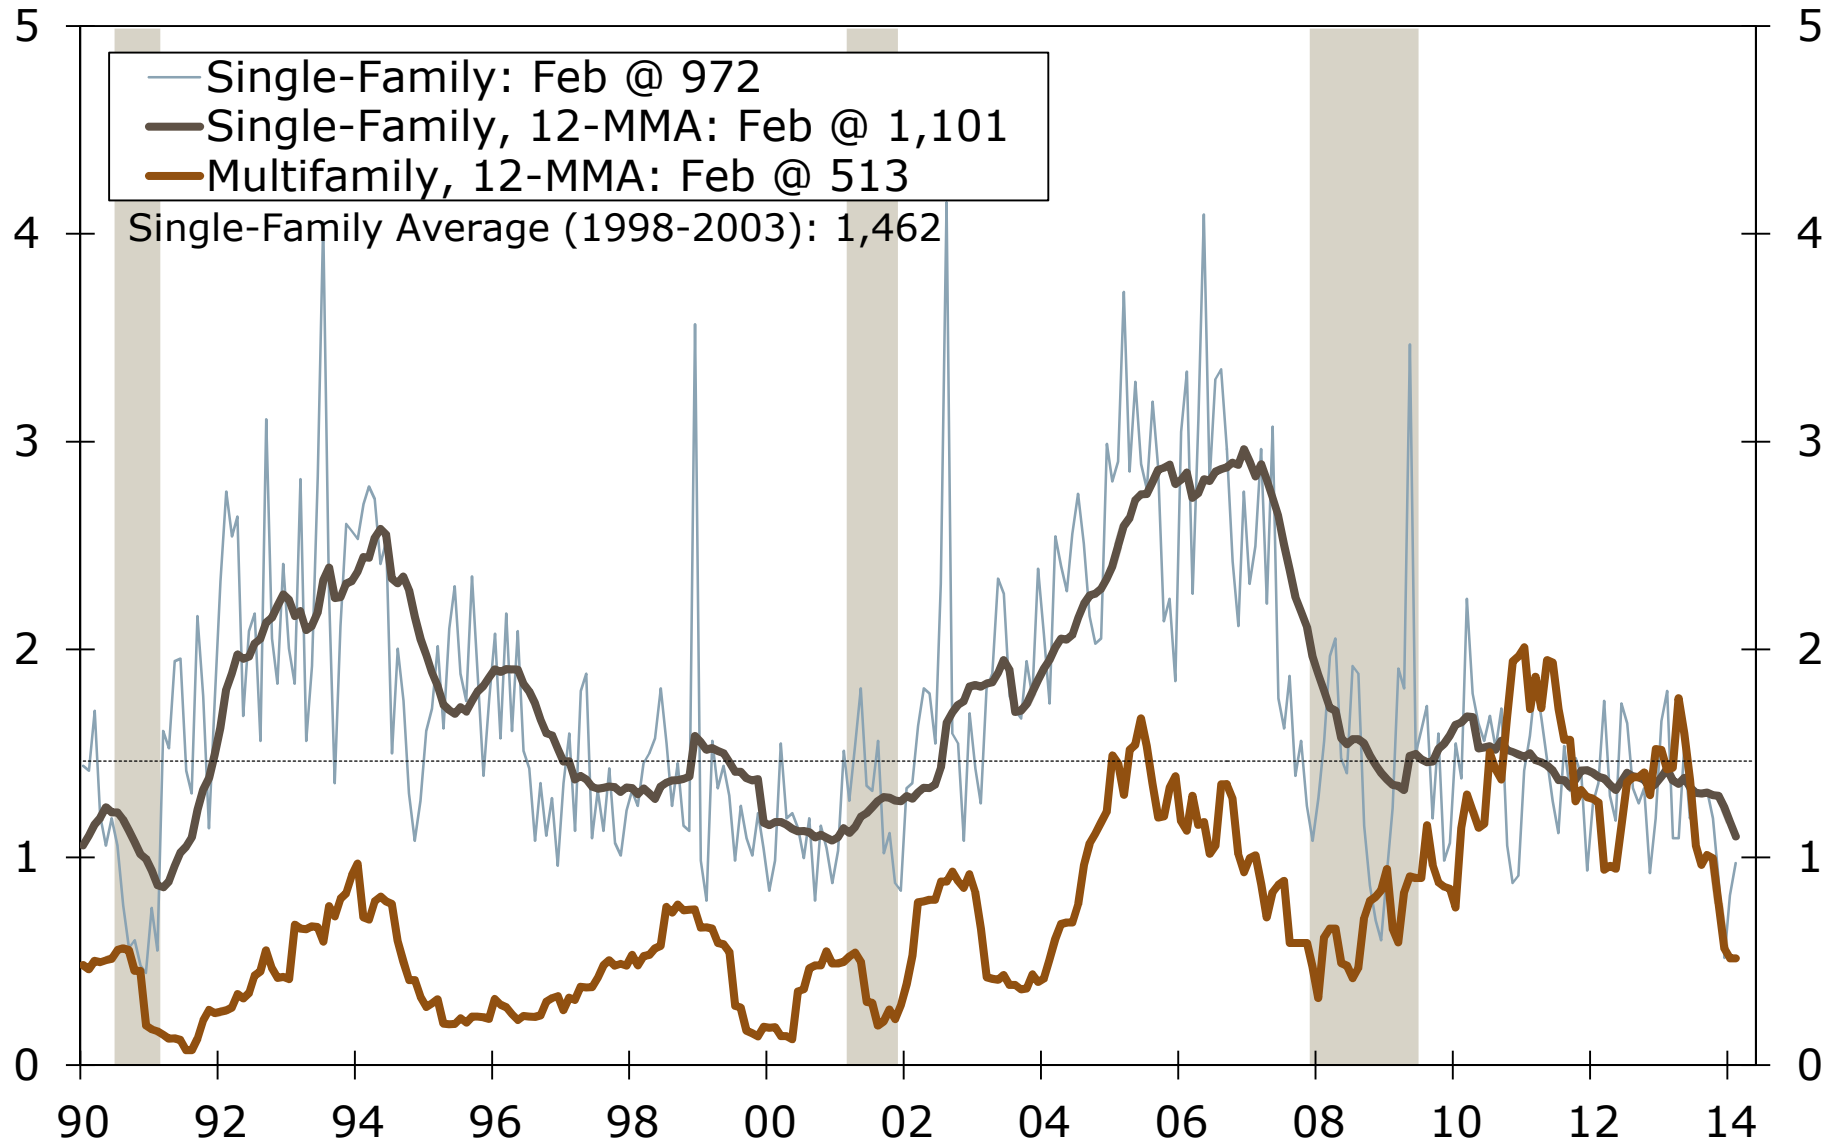

3-Month Moving Averages

Fayetteville MSA Unemployment Rate

Seasonally Adjusted

Fayetteville MSA Nonfarm Employment

Year-over-Year Percent Change

Fayetteville MSA Nonfarm Employment

Year-over-Year Percent Change

Fayetteville MSA Private Employment

3-Month Moving Averages

Fayetteville MSA Housing Permits

Thousands of Permits, Seasonally Adjusted Annual Rate

Fayetteville MSA Personal Income

Year-over-Year Percent Change