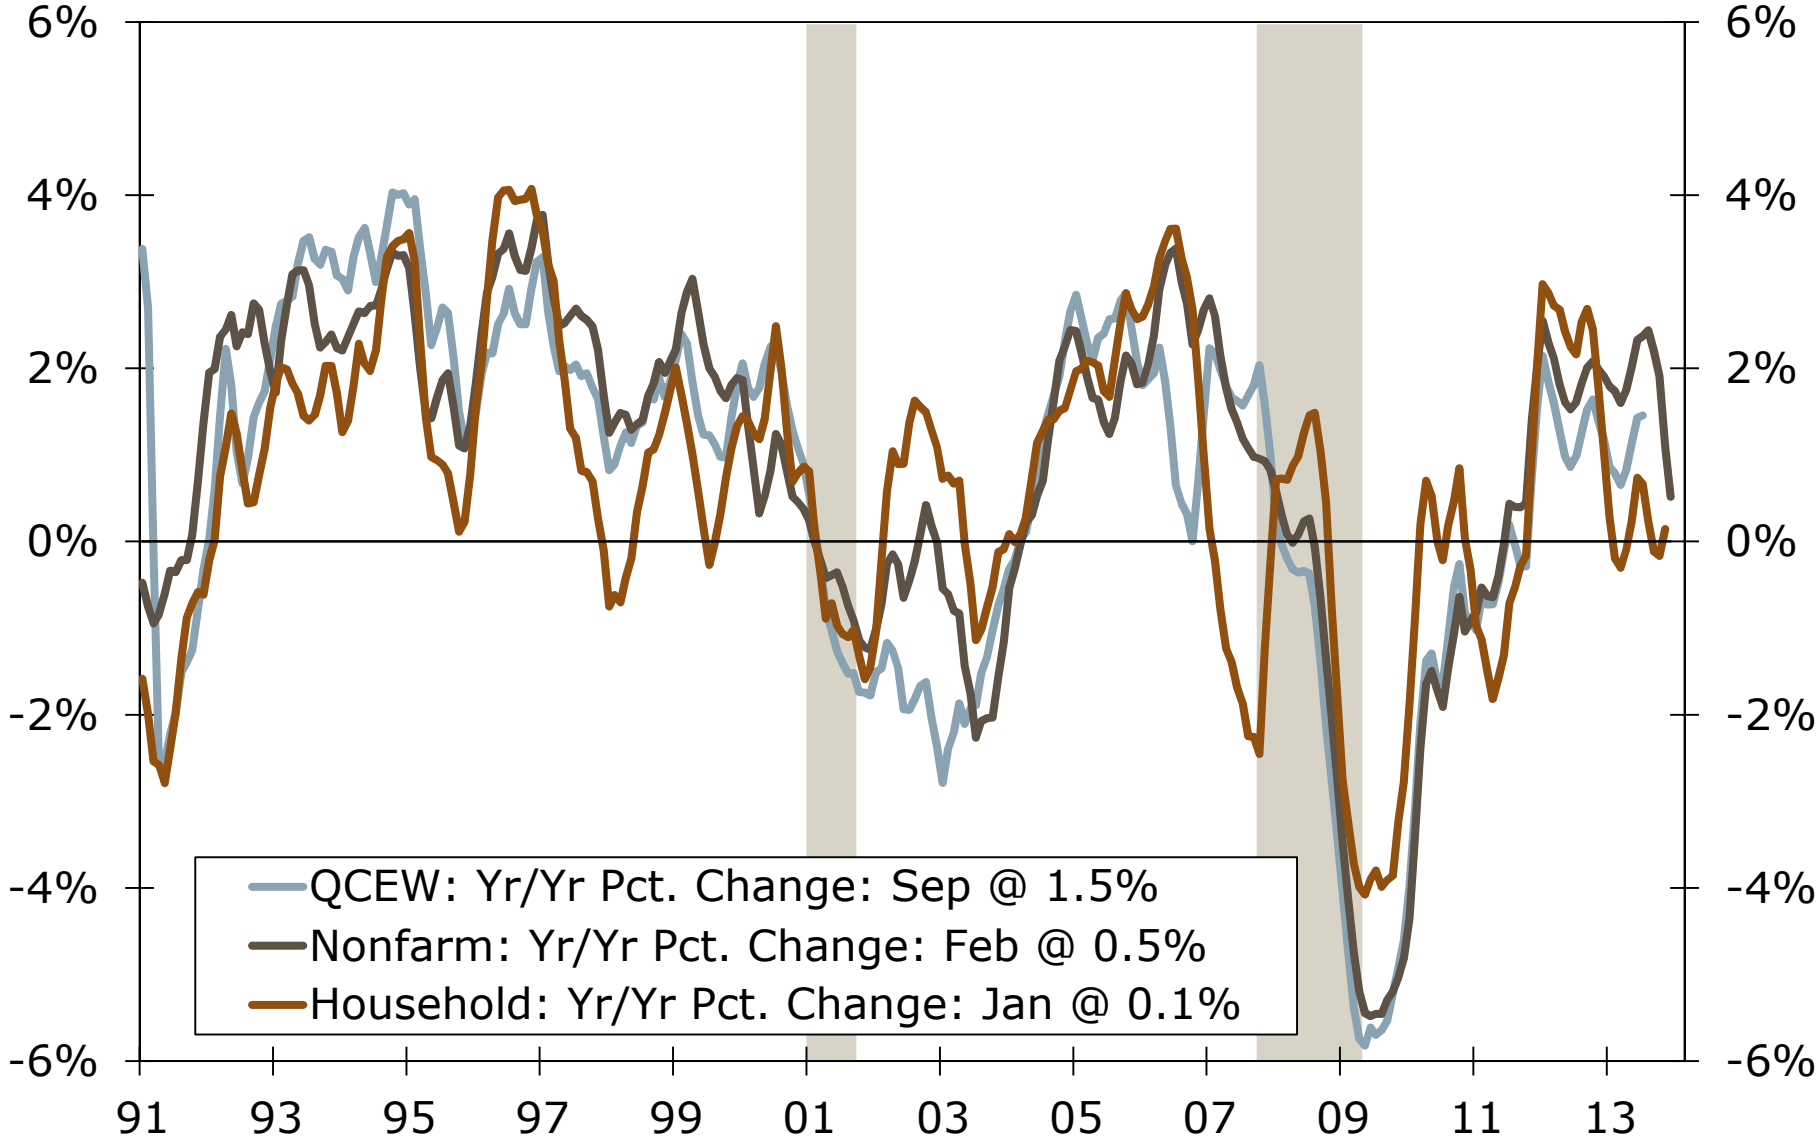

Winston-Salem MSA

Last Update: 3/28/2014

Winston-Salem MSA Employment Growth By Industry

Year-over-Year Percent Change, 3-MMA

Winston-Salem MSA Nonfarm Employment

3-Month Moving Averages

Winston-Salem MSA Nonfarm Employment

3-Month Moving Averages

Winston-Salem MSA Unemployment Rate

Seasonally Adjusted

Winston-Salem MSA Nonfarm Employment

Year-over-Year Percent Change

Winston-Salem MSA Nonfarm Employment

Year-over-Year Percent Change