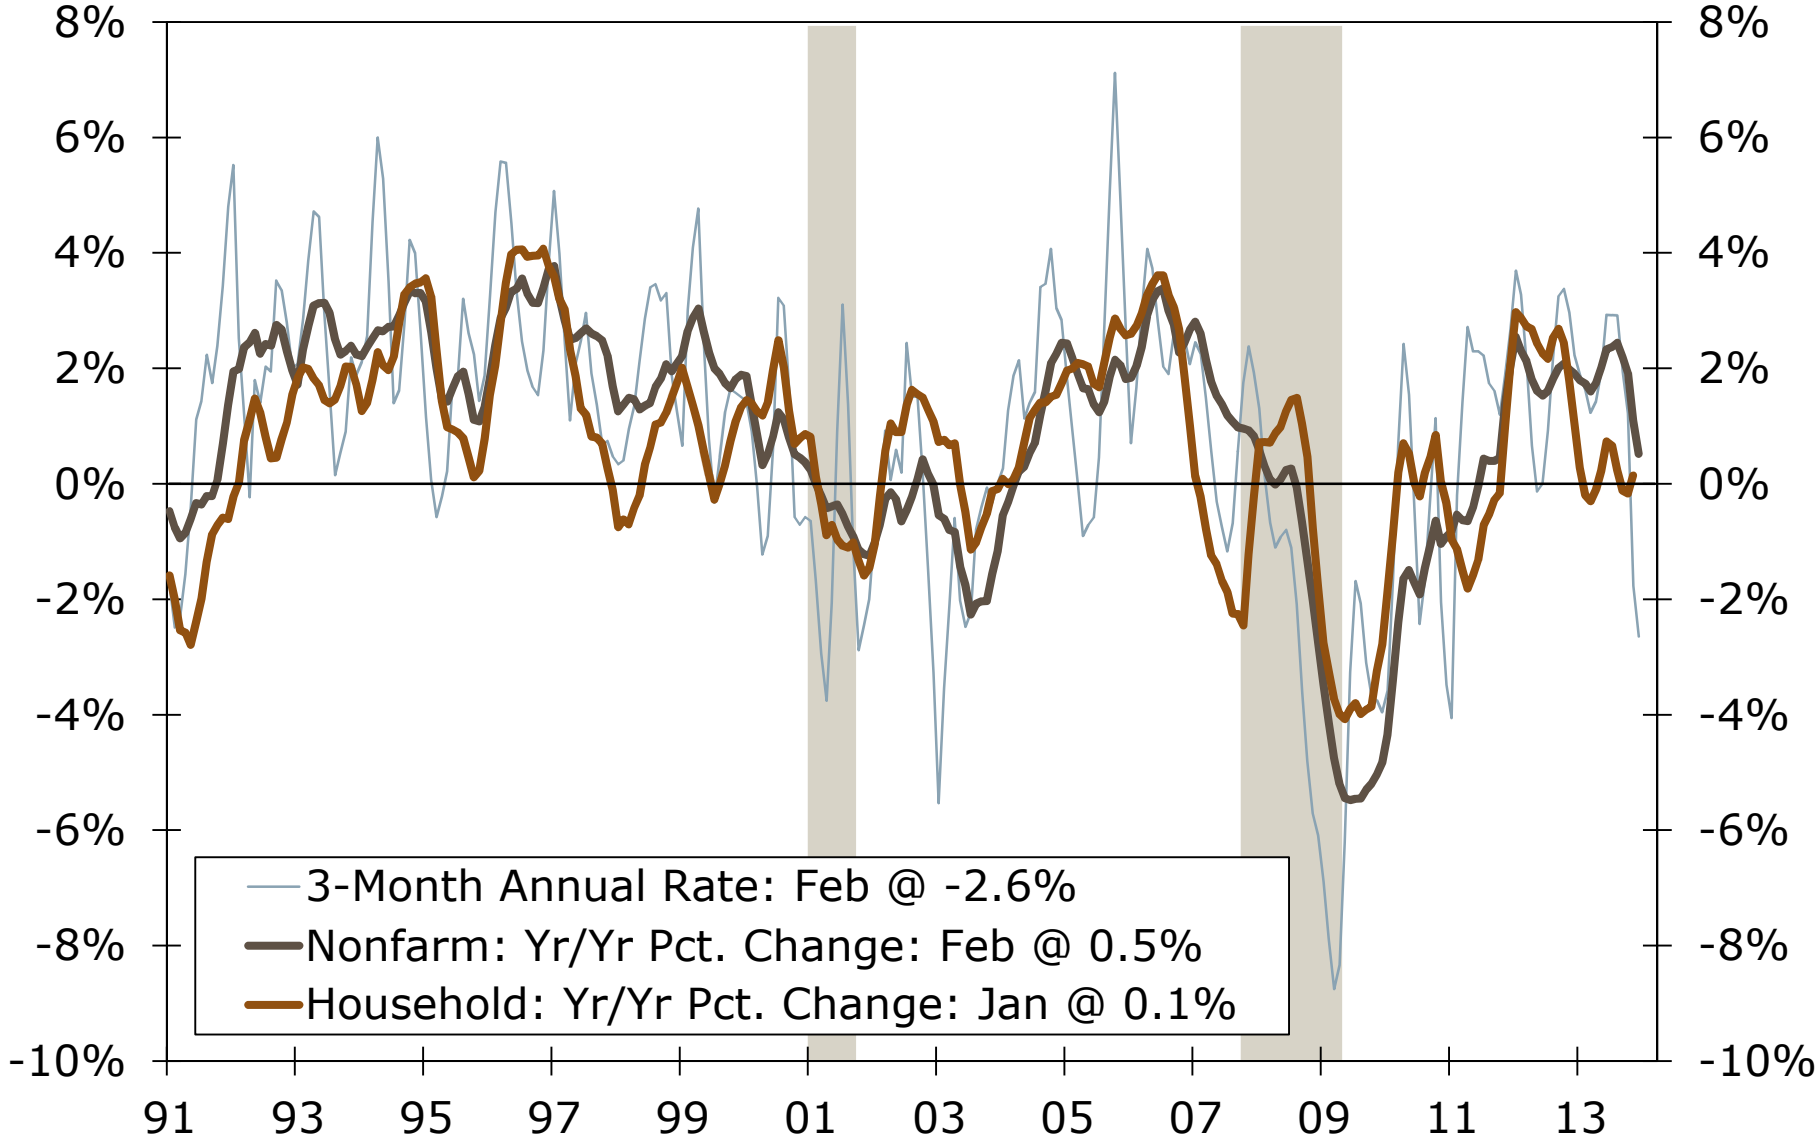

Winston-Salem MSA

Last Update: 3/28/2014

Winston-Salem MSA Employment Growth By Industry

Year-over-Year Percent Change, 3-MMA

Winston-Salem MSA Nonfarm Employment

3-Month Moving Averages

Winston-Salem MSA Nonfarm Employment

3-Month Moving Averages

Winston-Salem MSA Unemployment Rate

Seasonally Adjusted

Winston-Salem MSA Nonfarm Employment

Year-over-Year Percent Change

Winston-Salem MSA Nonfarm Employment

Year-over-Year Percent Change