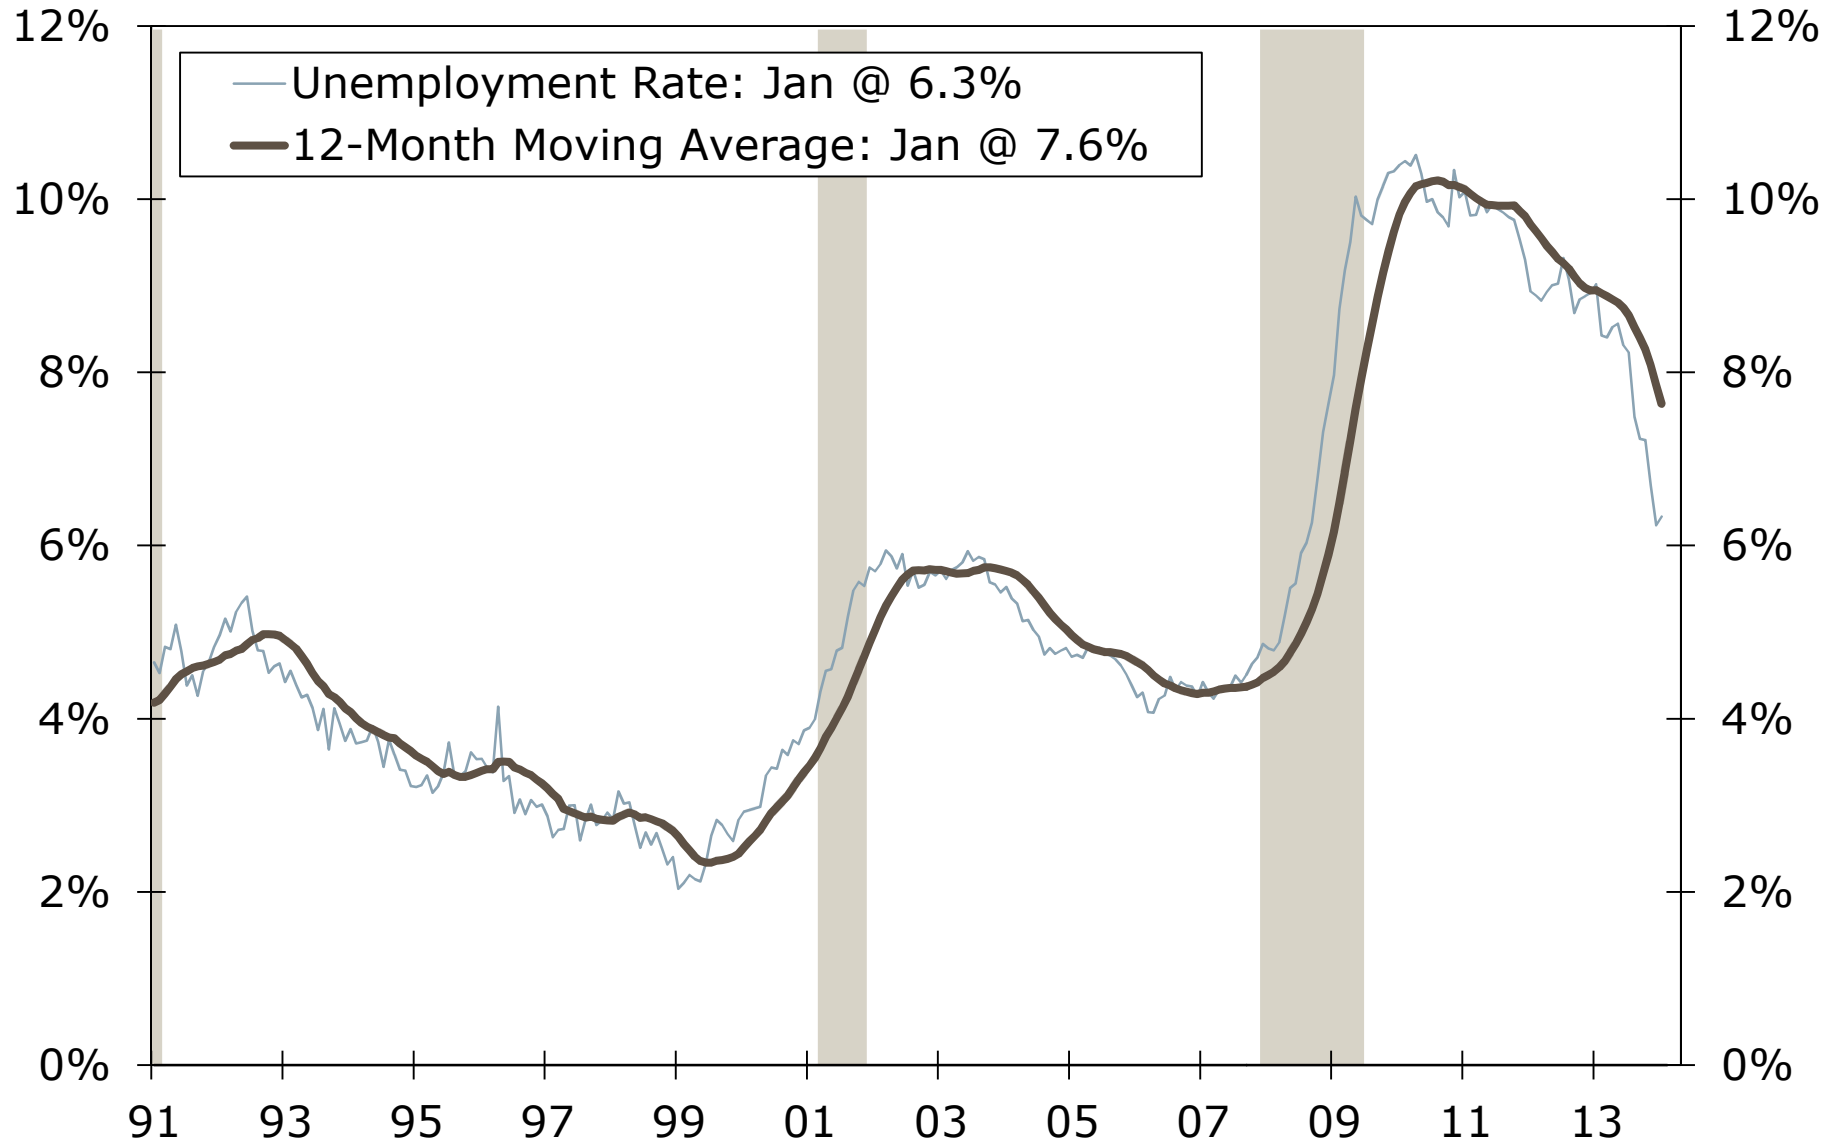

Winston-Salem MSA

Last Update: 3/28/2014

Winston-Salem MSA Employment Growth By Industry

Year-over-Year Percent Change, 3-MMA

Winston-Salem MSA Nonfarm Employment

3-Month Moving Averages

Winston-Salem MSA Nonfarm Employment

3-Month Moving Averages

Winston-Salem MSA Unemployment Rate

Seasonally Adjusted

Winston-Salem MSA Nonfarm Employment

Year-over-Year Percent Change

Winston-Salem MSA Nonfarm Employment

Year-over-Year Percent Change