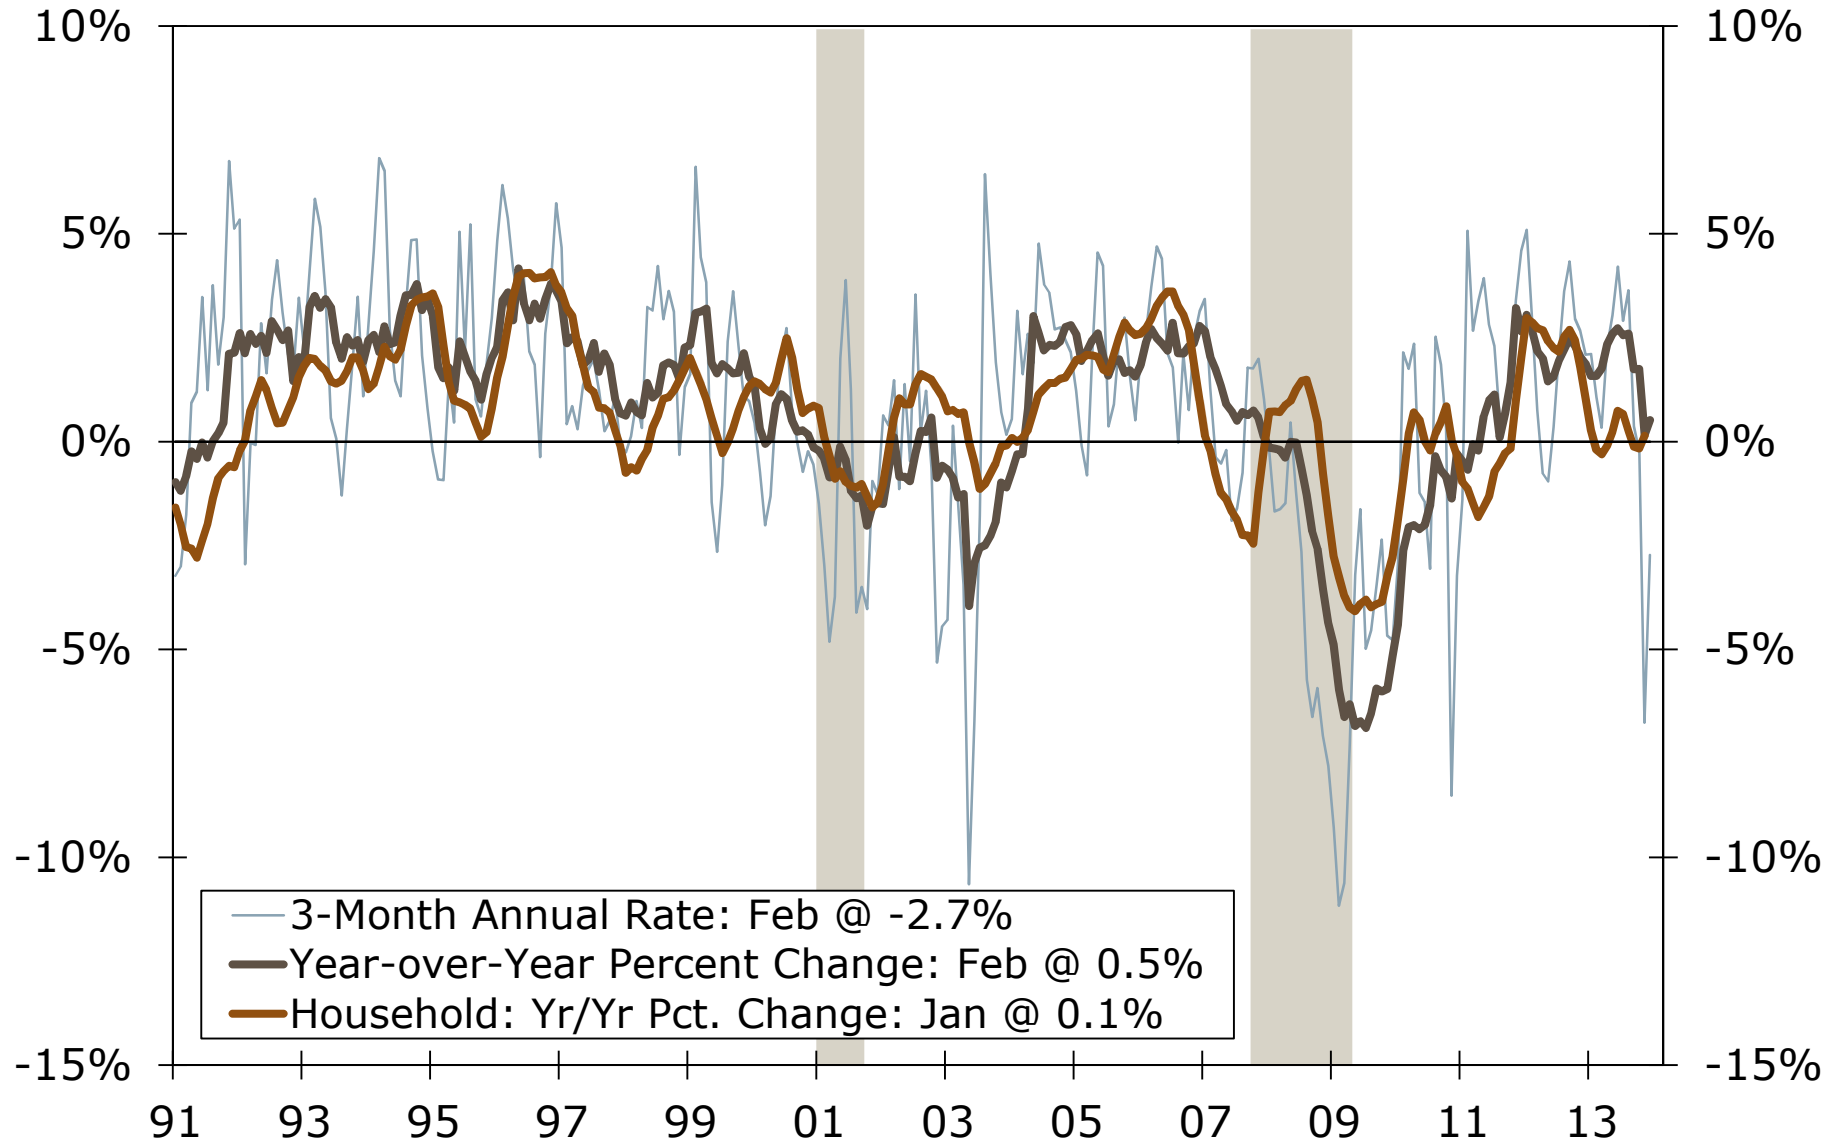

Winston-Salem MSA Private Employment

3-Month Moving Averages