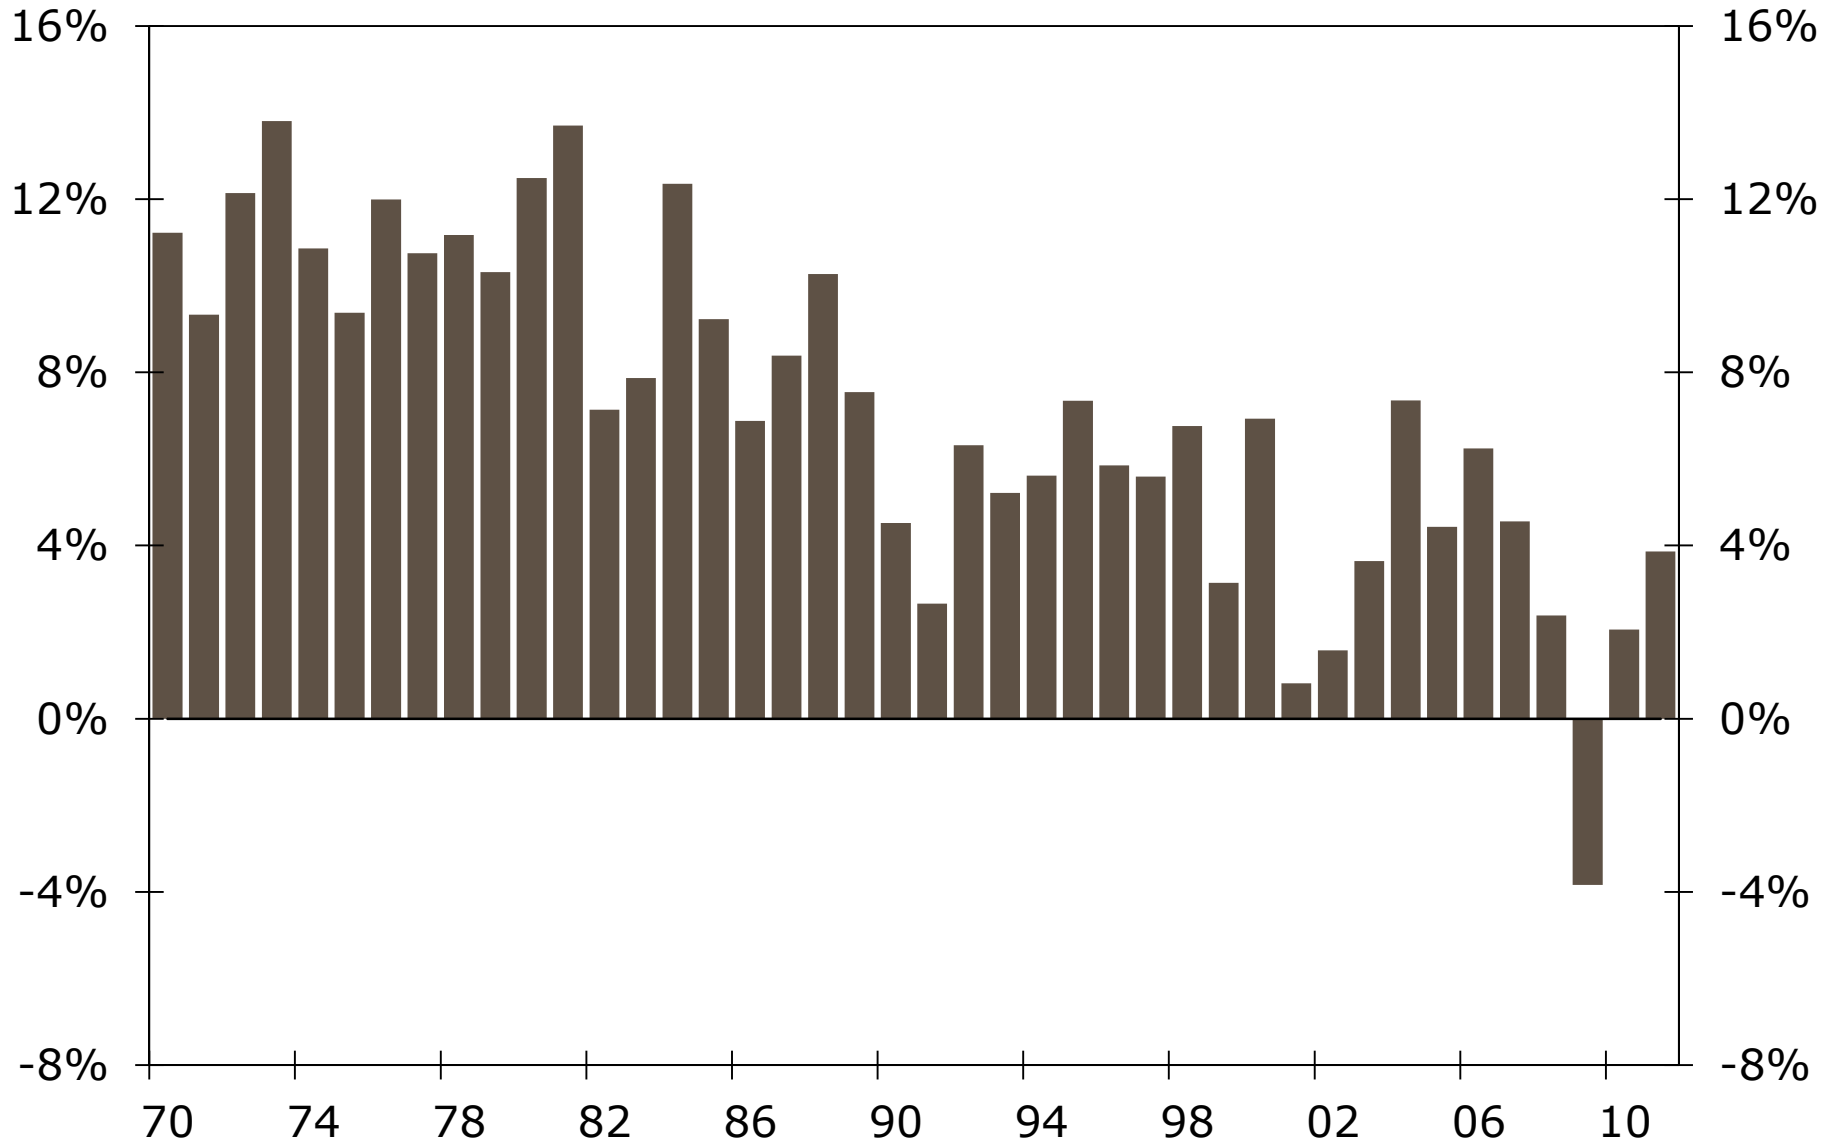

Winston-Salem MSA Private Employment

3-Month Moving Averages

Winston-Salem MSA Housing Permits

Thousands of Permits, Seasonally Adjusted Annual Rate

Winston-Salem MSA Personal Income

Year-over-Year Percent Change