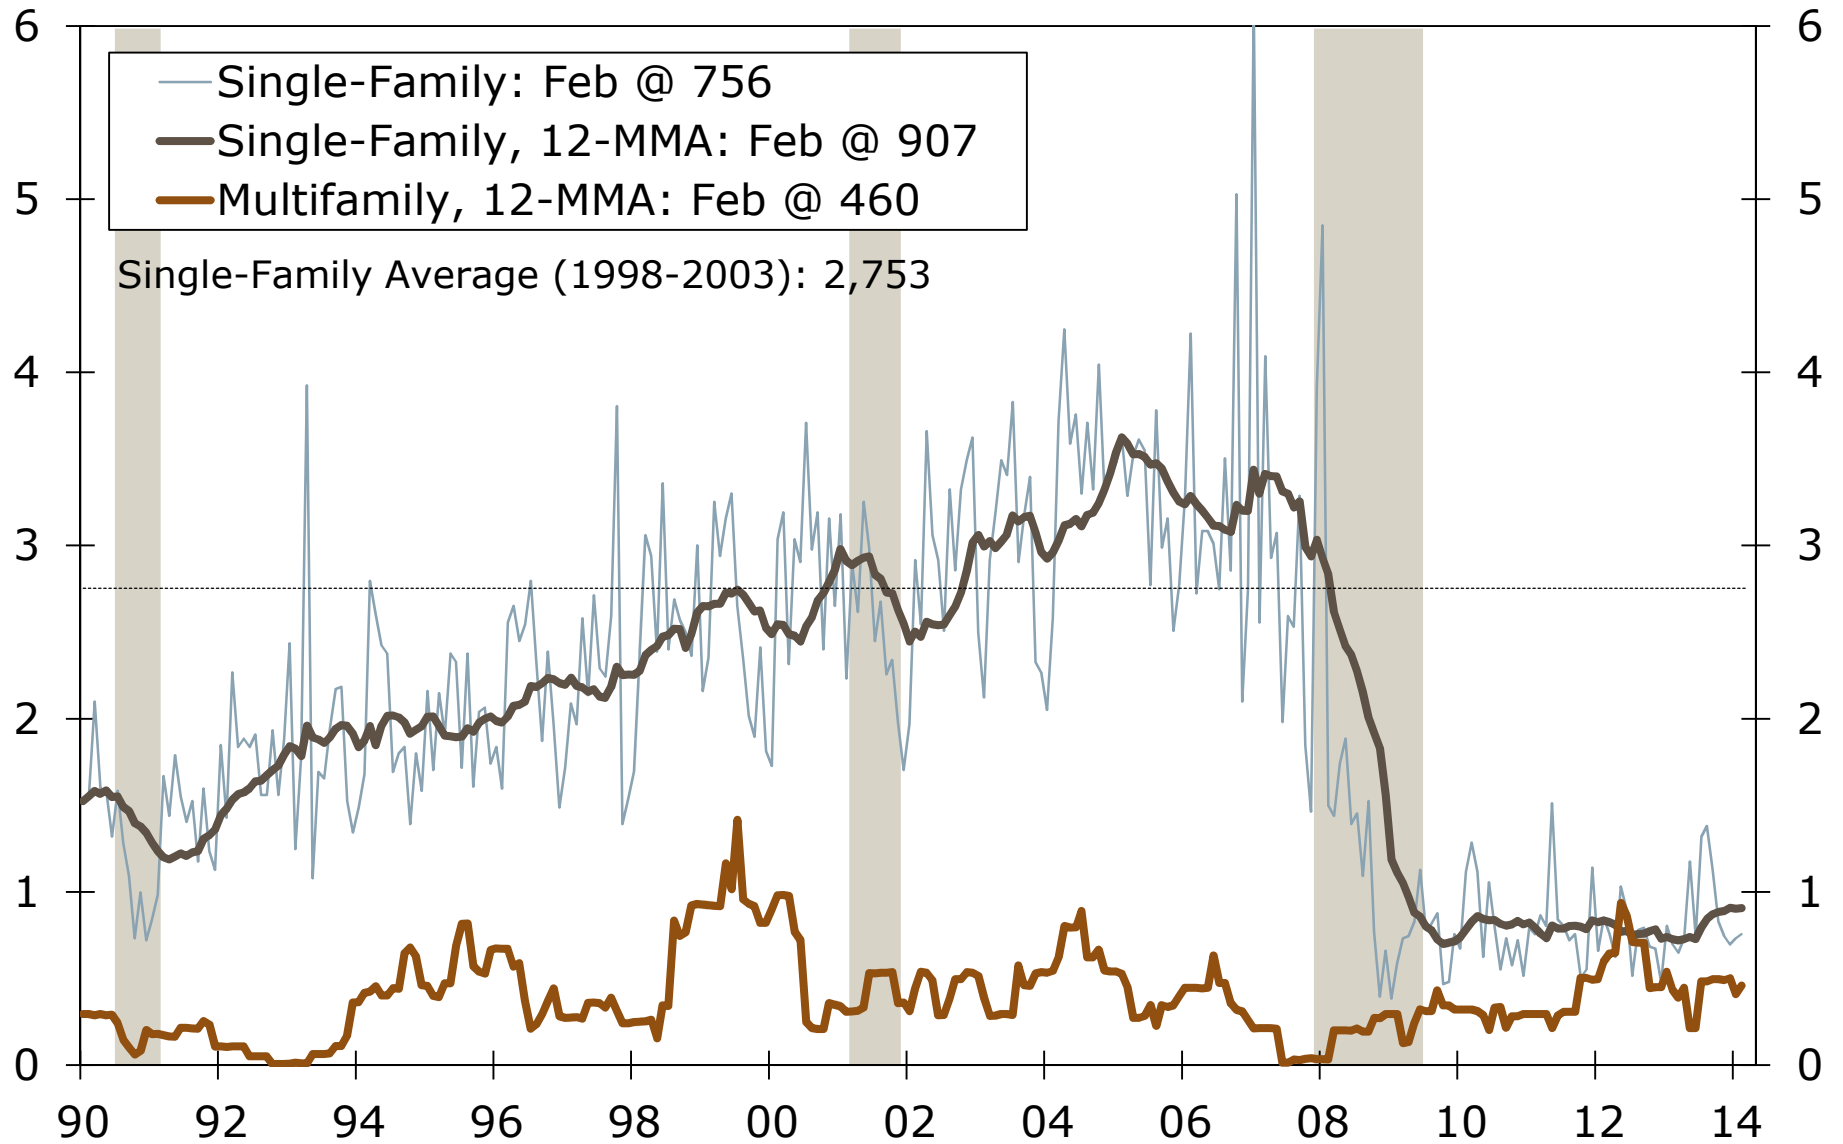

Winston-Salem MSA Housing Permits

Thousands of Permits, Seasonally Adjusted Annual Rate