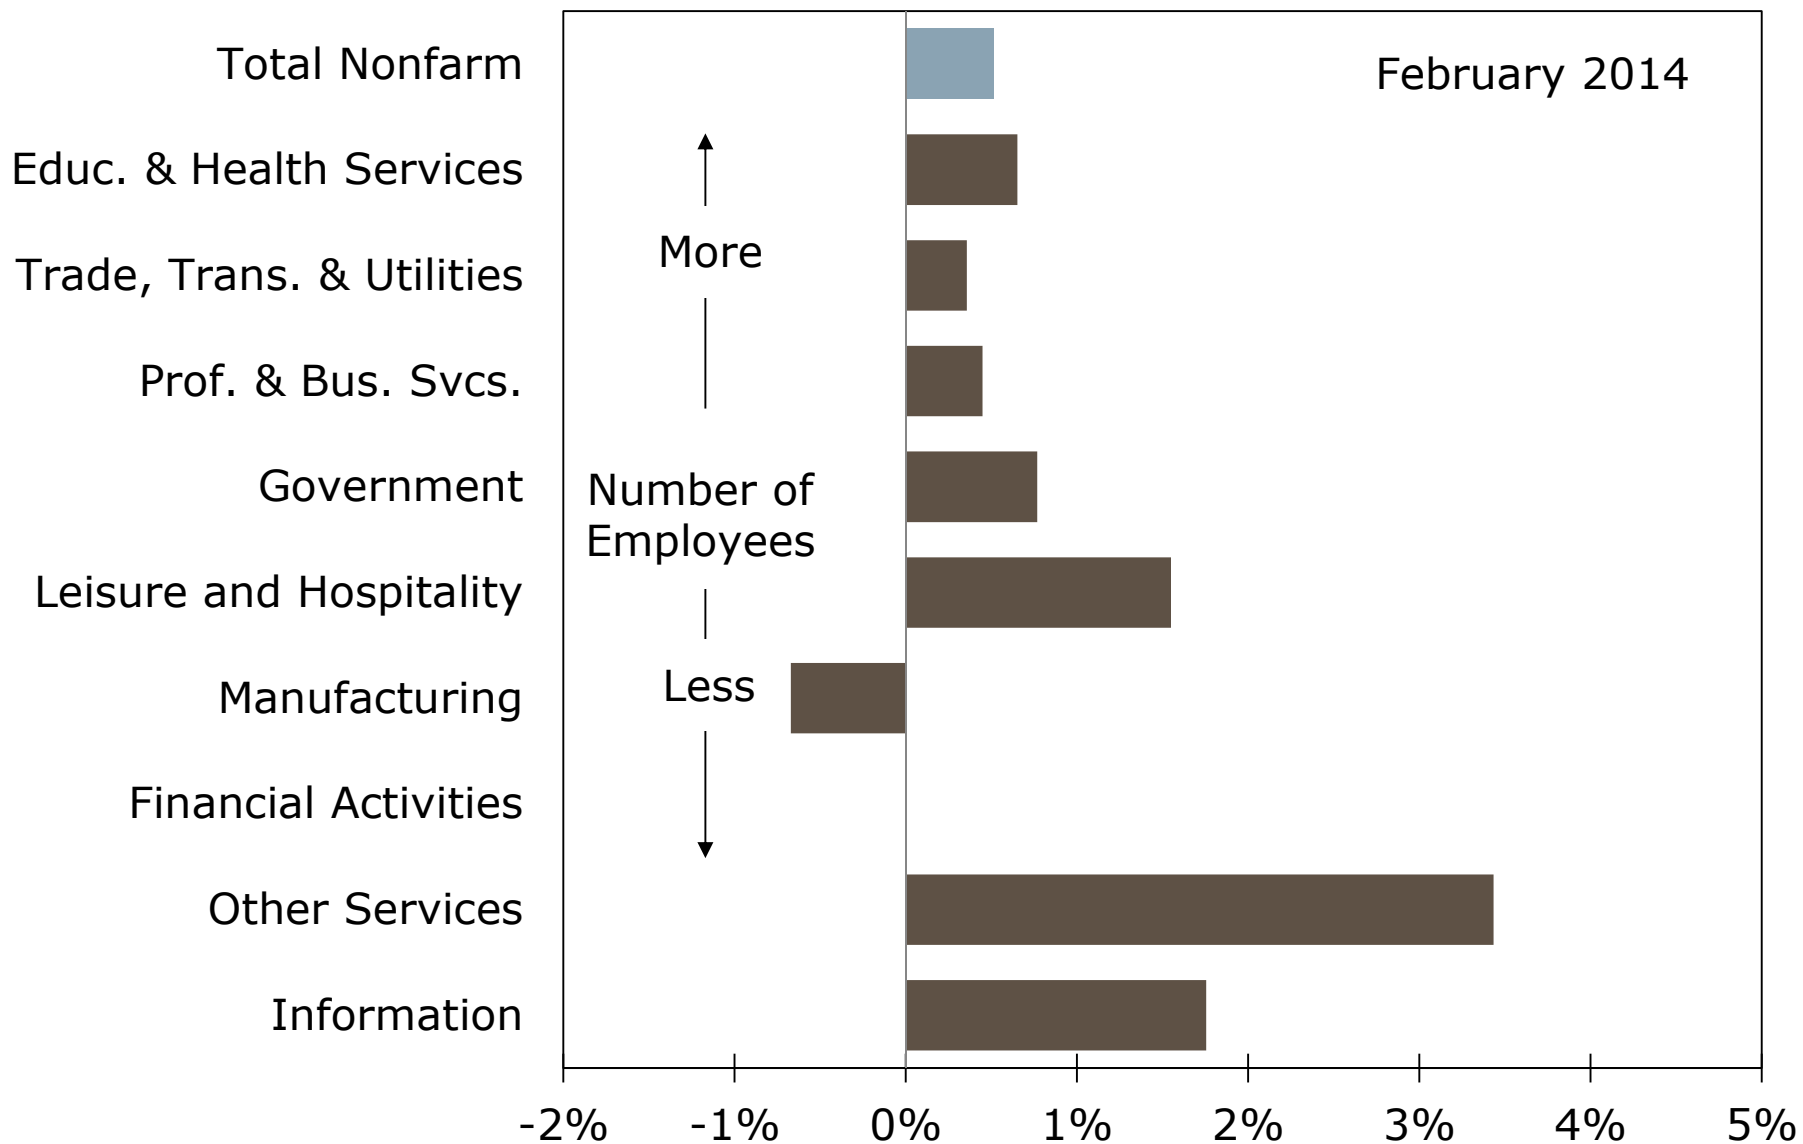

Winston-Salem MSA

Last Update: 3/28/2014

Winston-Salem MSA Employment Growth By Industry

Year-over-Year Percent Change, 3-MMA

Winston-Salem MSA Nonfarm Employment

3-Month Moving Averages

Winston-Salem MSA Nonfarm Employment

3-Month Moving Averages

Winston-Salem MSA Unemployment Rate

Seasonally Adjusted

Winston-Salem MSA Nonfarm Employment

Year-over-Year Percent Change

Winston-Salem MSA Nonfarm Employment

Year-over-Year Percent Change