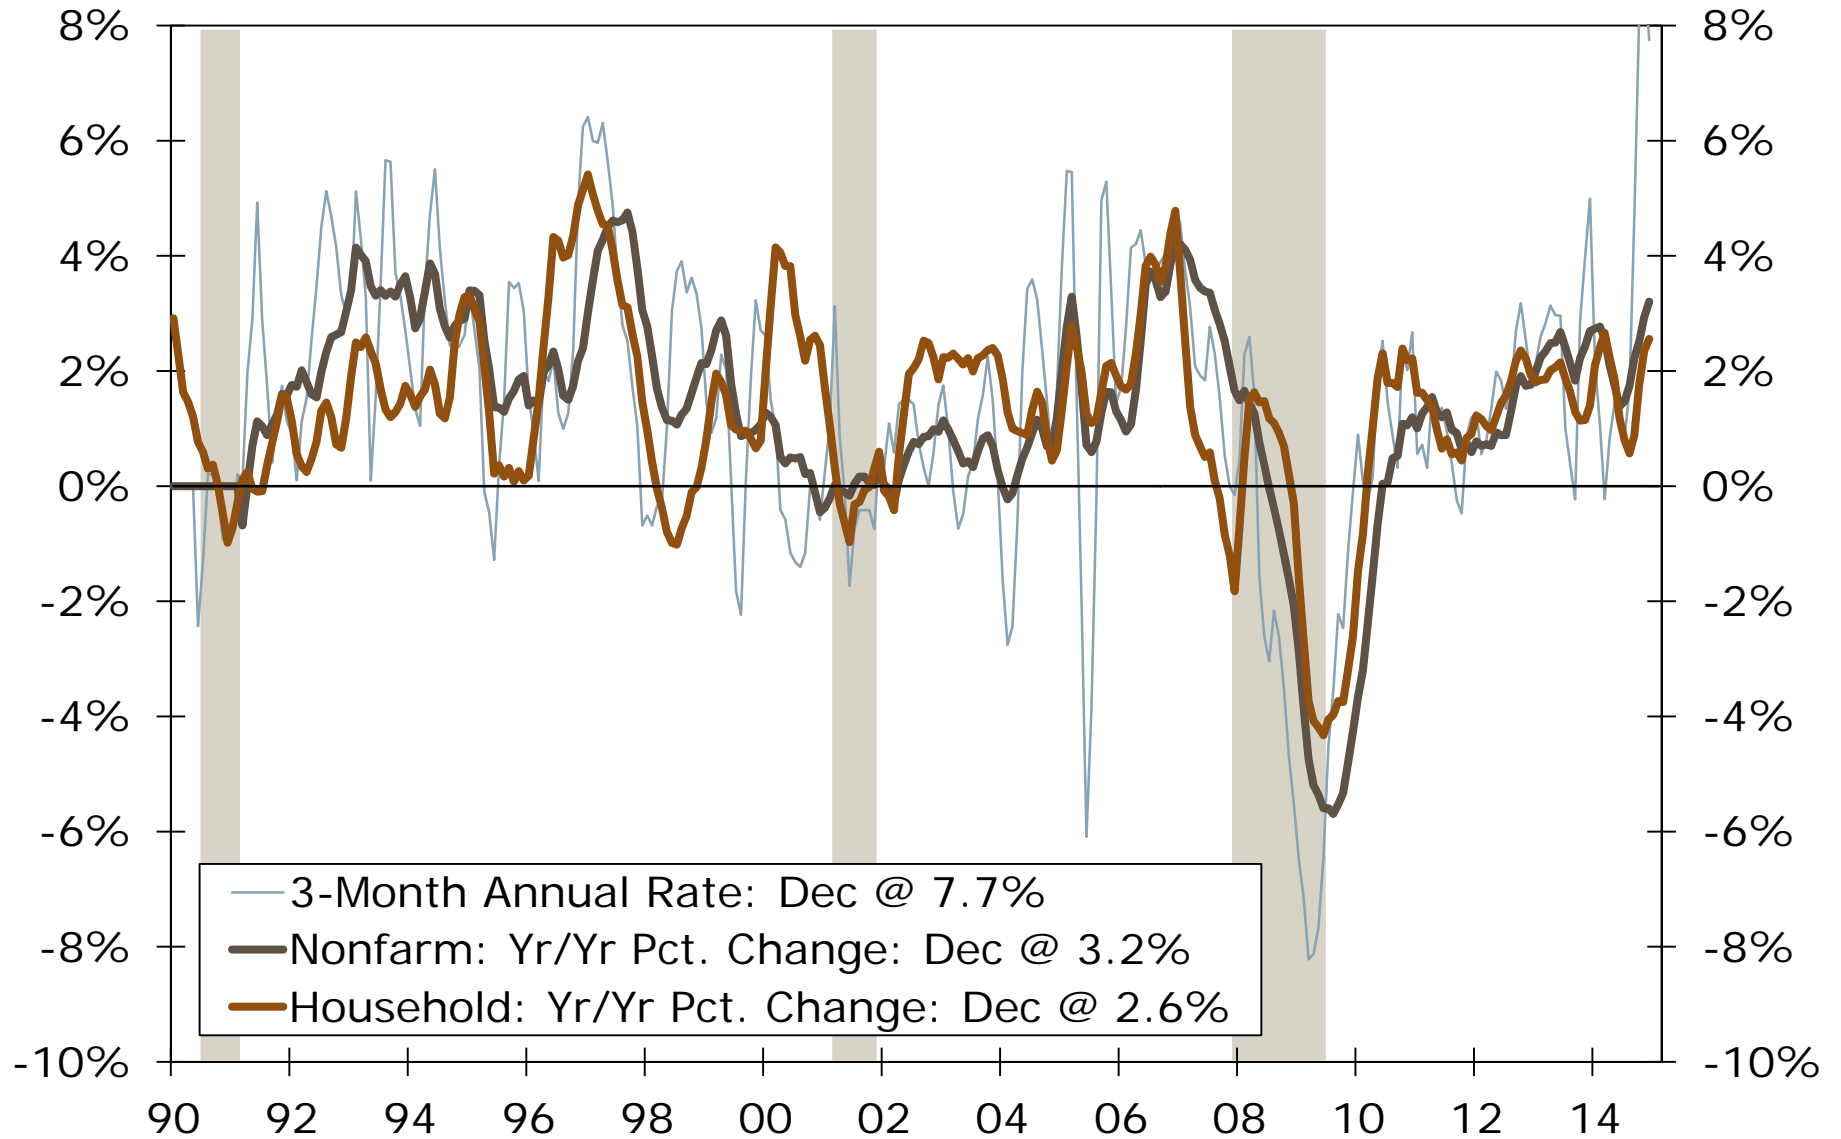

Asheville MSA

Updated : Feb 05, 2015

Asheville MSA Employment Growth By Industry

Year-over-Year Percent Change, 3-MMA

Asheville MSA Nonfarm Employment

3-Month Moving Averages

Asheville MSA Nonfarm Employment

3-Month Moving Averages

Asheville MSA Unemployment Rate

Seasonally Adjusted

Asheville MSA Nonfarm Employment

Year-over-Year Percent Change

Asheville MSA Nonfarm Employment

Year-over-Year Percent Change

Asheville MSA Private Employment