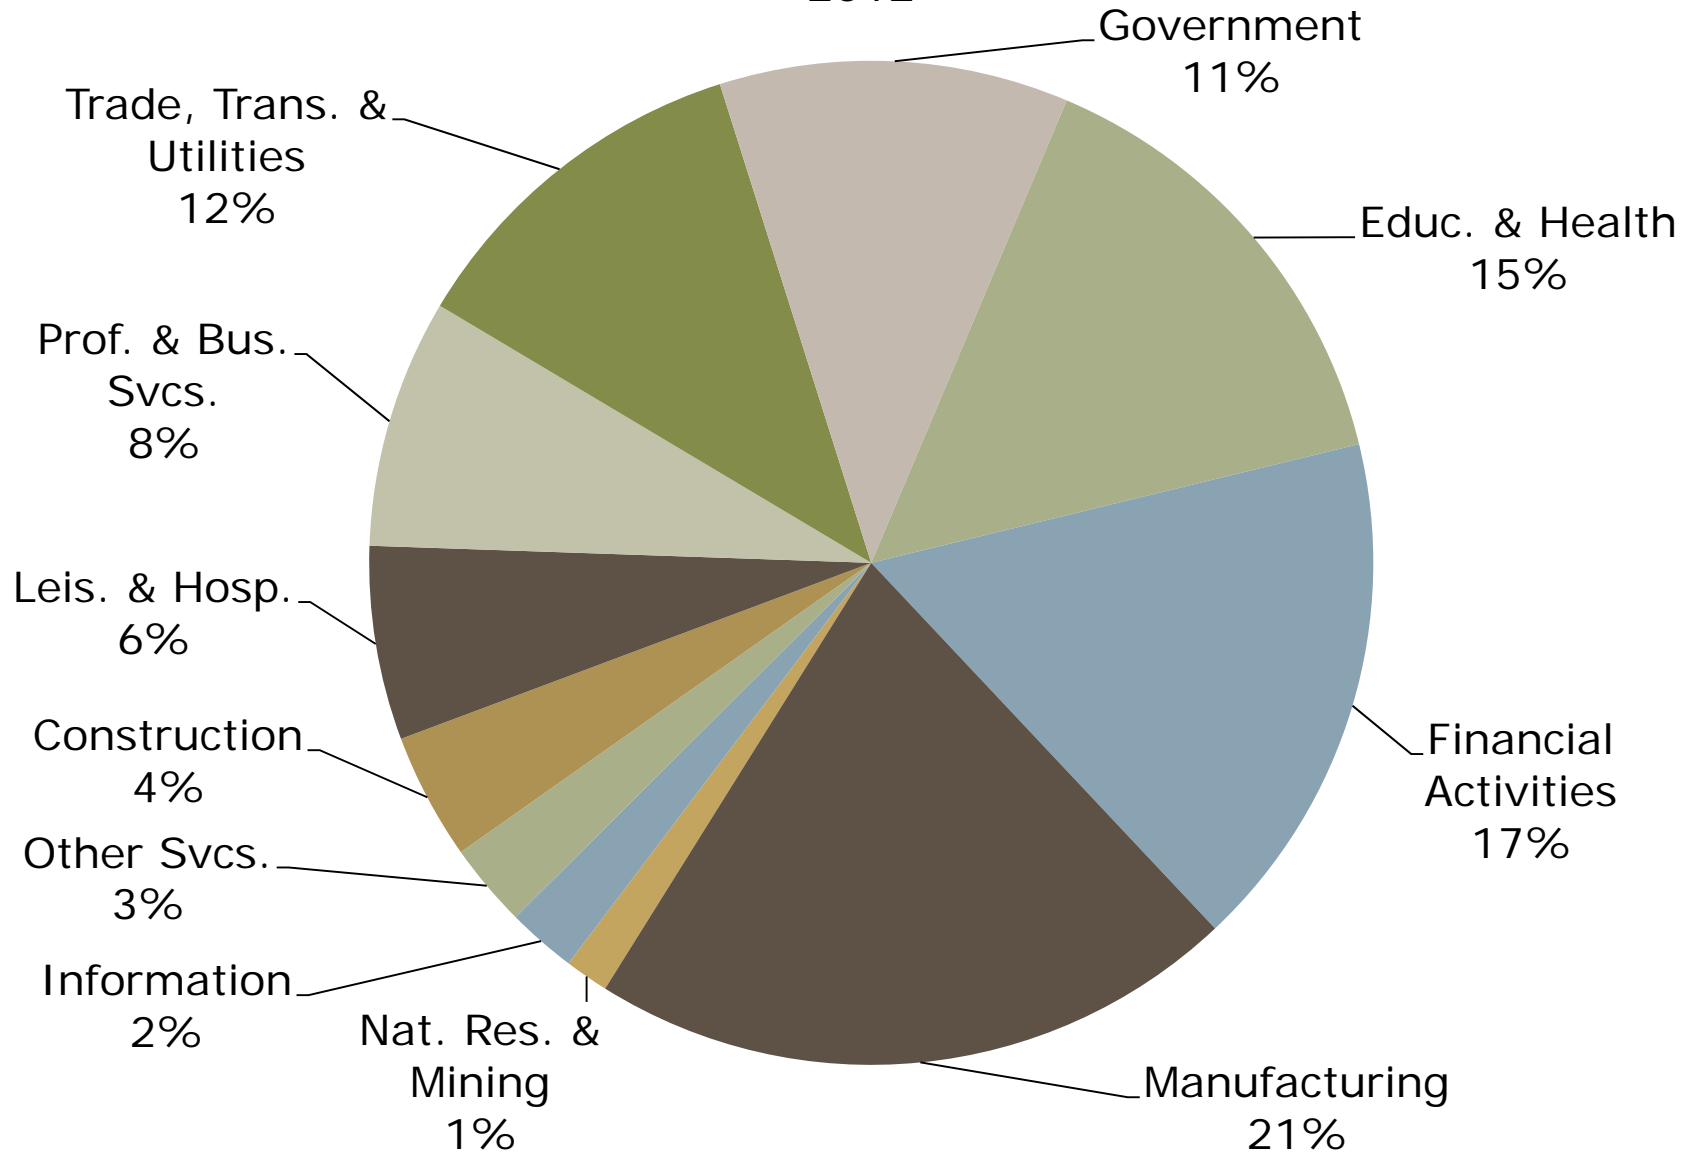

Asheville MSA GSP Composition

2012