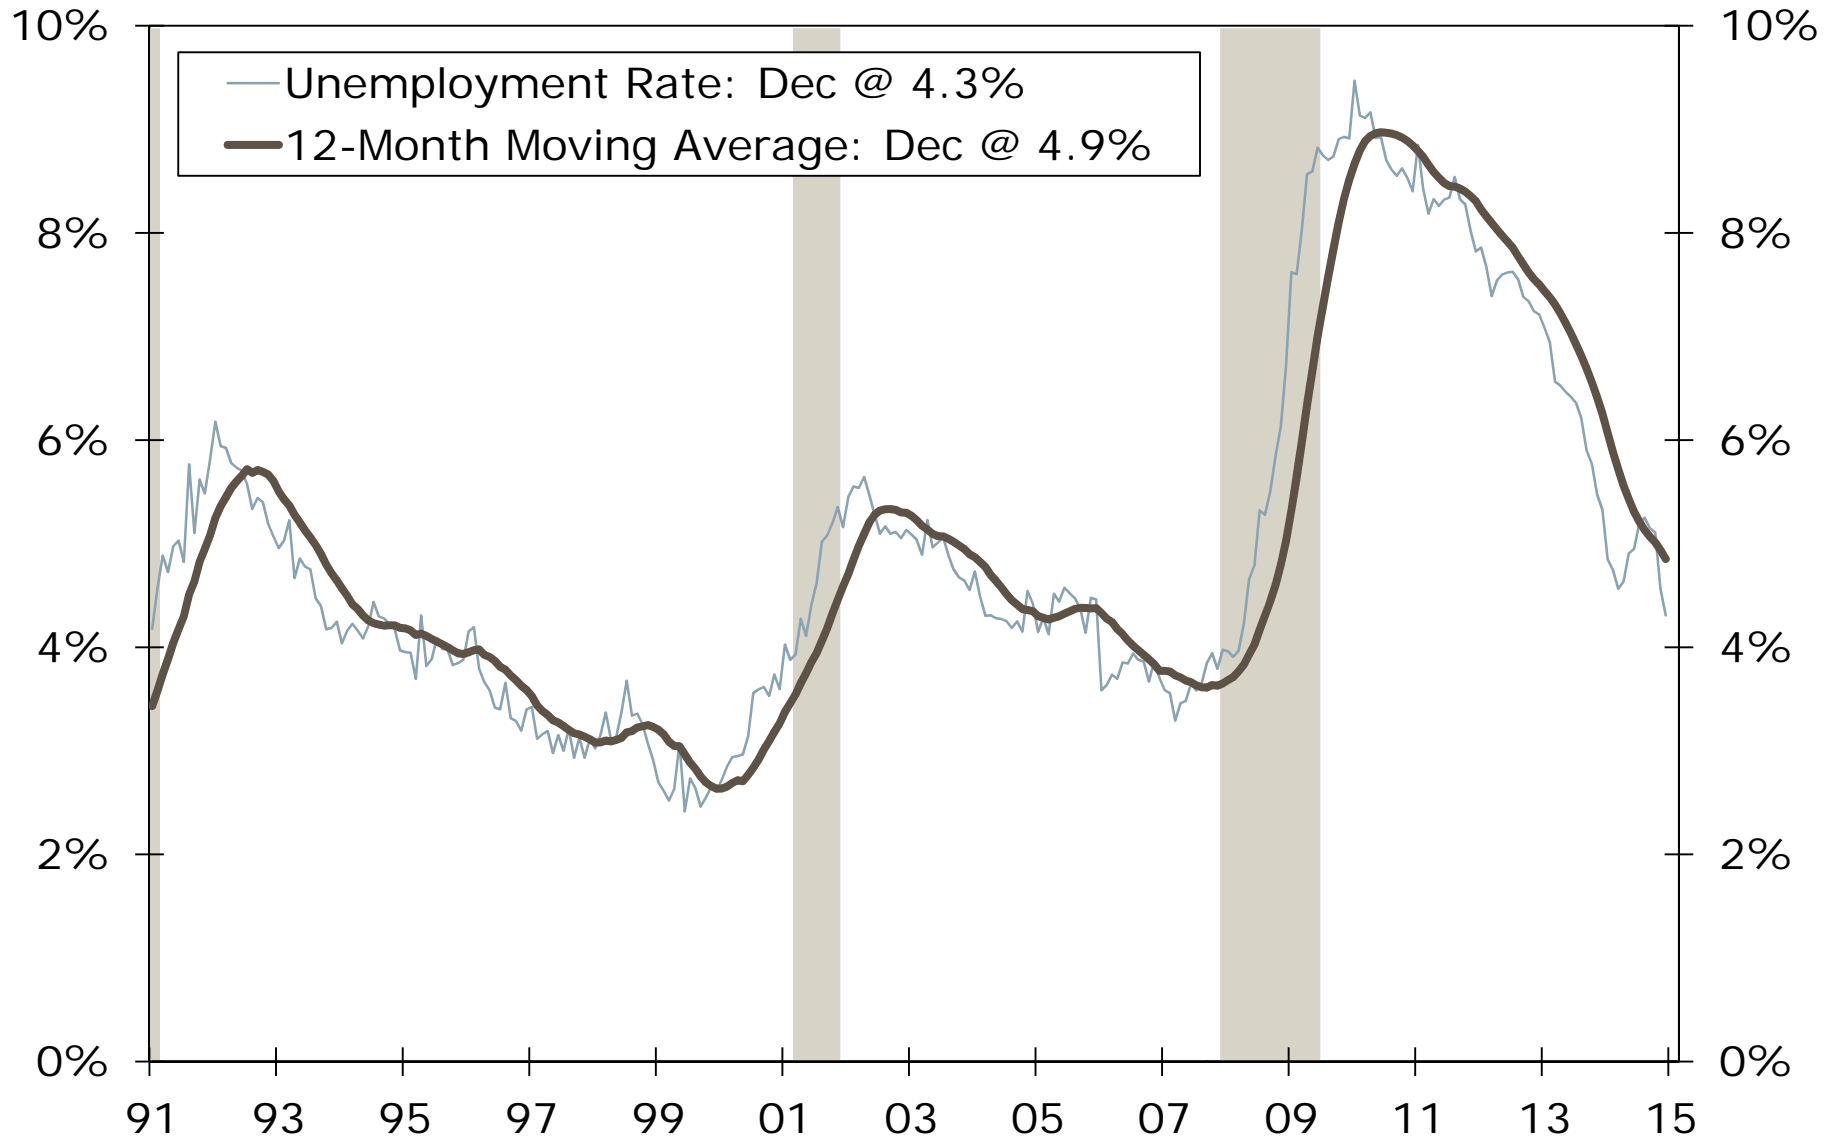

Asheville MSA

Updated : Feb 05, 2015

Asheville MSA Employment Growth By Industry

Year-over-Year Percent Change, 3-MMA

Asheville MSA Nonfarm Employment

3-Month Moving Averages

Asheville MSA Nonfarm Employment

3-Month Moving Averages

Asheville MSA Unemployment Rate

Seasonally Adjusted

Asheville MSA Nonfarm Employment

Year-over-Year Percent Change

Asheville MSA Nonfarm Employment

Year-over-Year Percent Change

Asheville MSA Private Employment