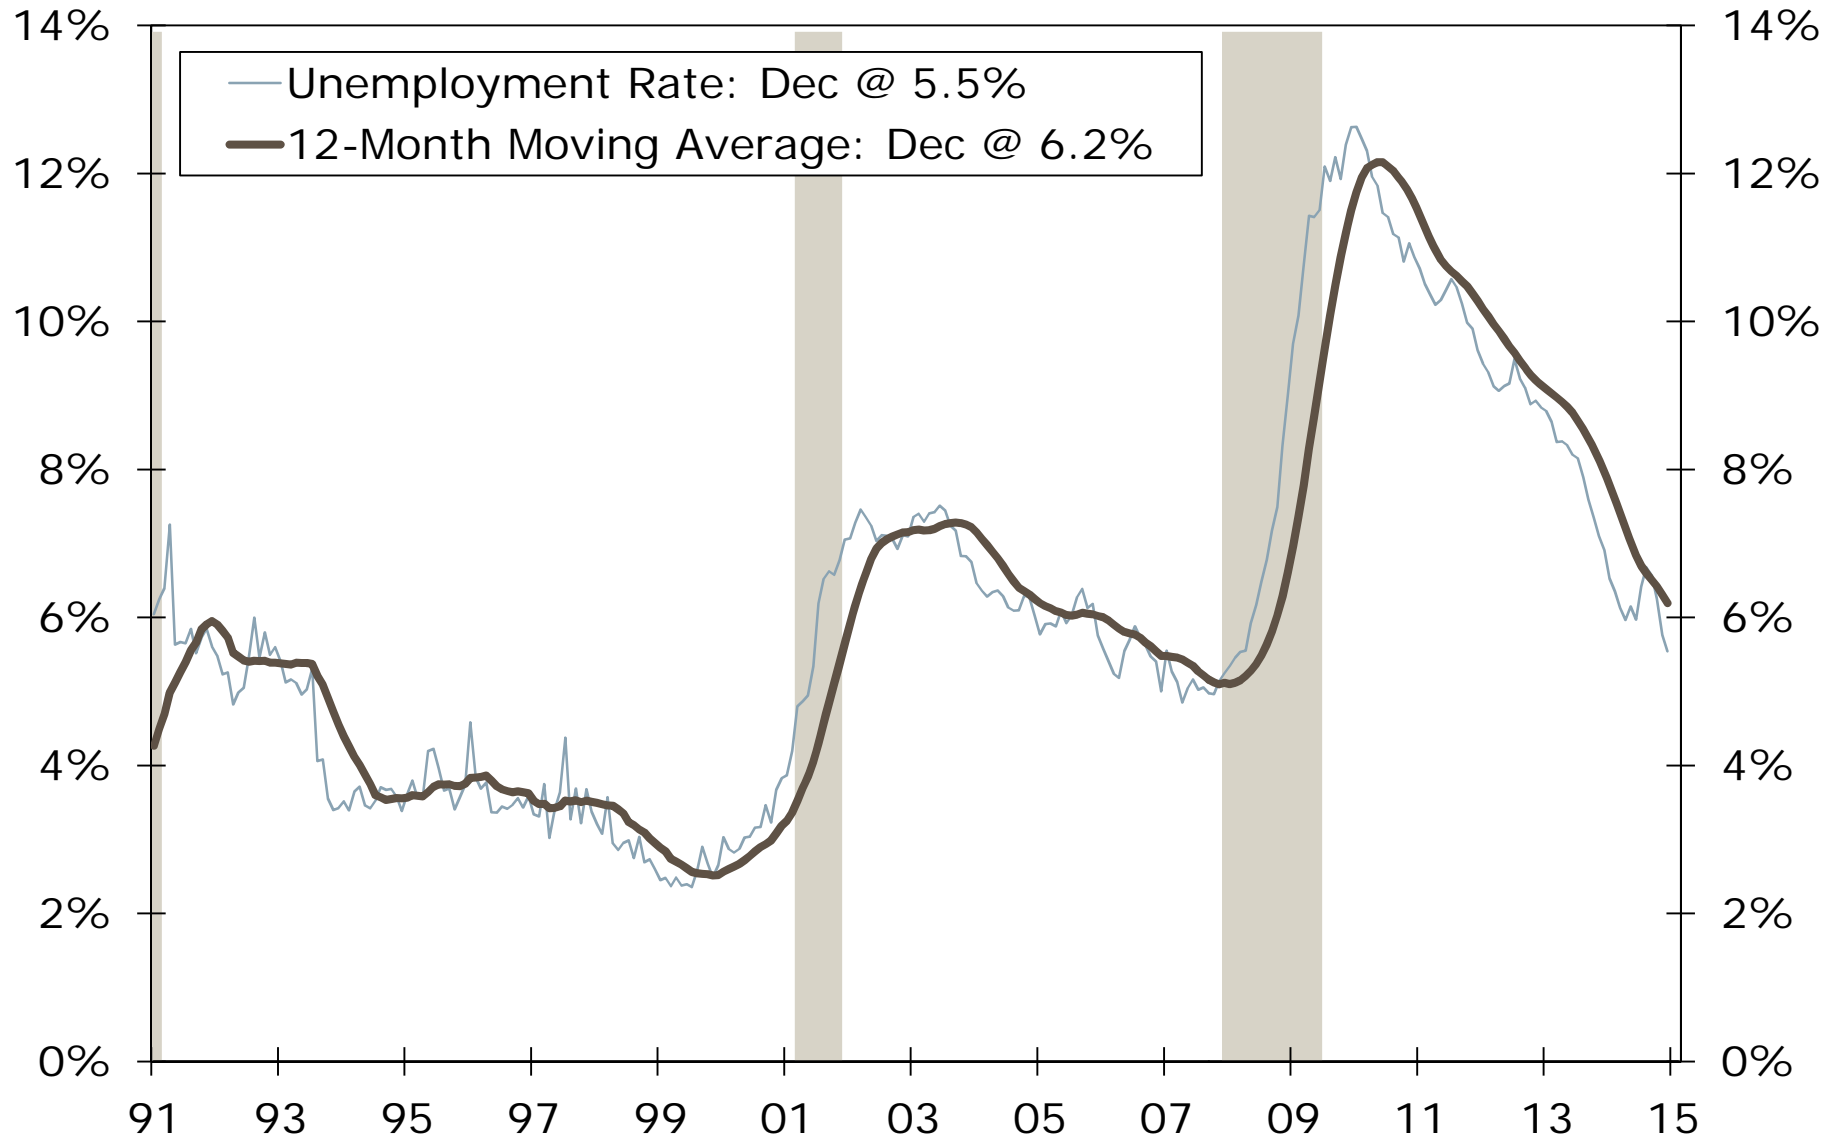

Burlington, NC MSA

Updated : Feb 05, 2015

Burlington, NC MSA Employment Growth By Industry

Year-over-Year Percent Change, 3-MMA

Burlington, NC MSA Nonfarm Employment

3-Month Moving Averages

Burlington, NC MSA Nonfarm Employment

3-Month Moving Averages

Burlington, NC MSA Unemployment Rate

Seasonally Adjusted

Burlington, NC MSA Nonfarm Employment

Year-over-Year Percent Change

Burlington, NC MSA Nonfarm Employment

Year-over-Year Percent Change