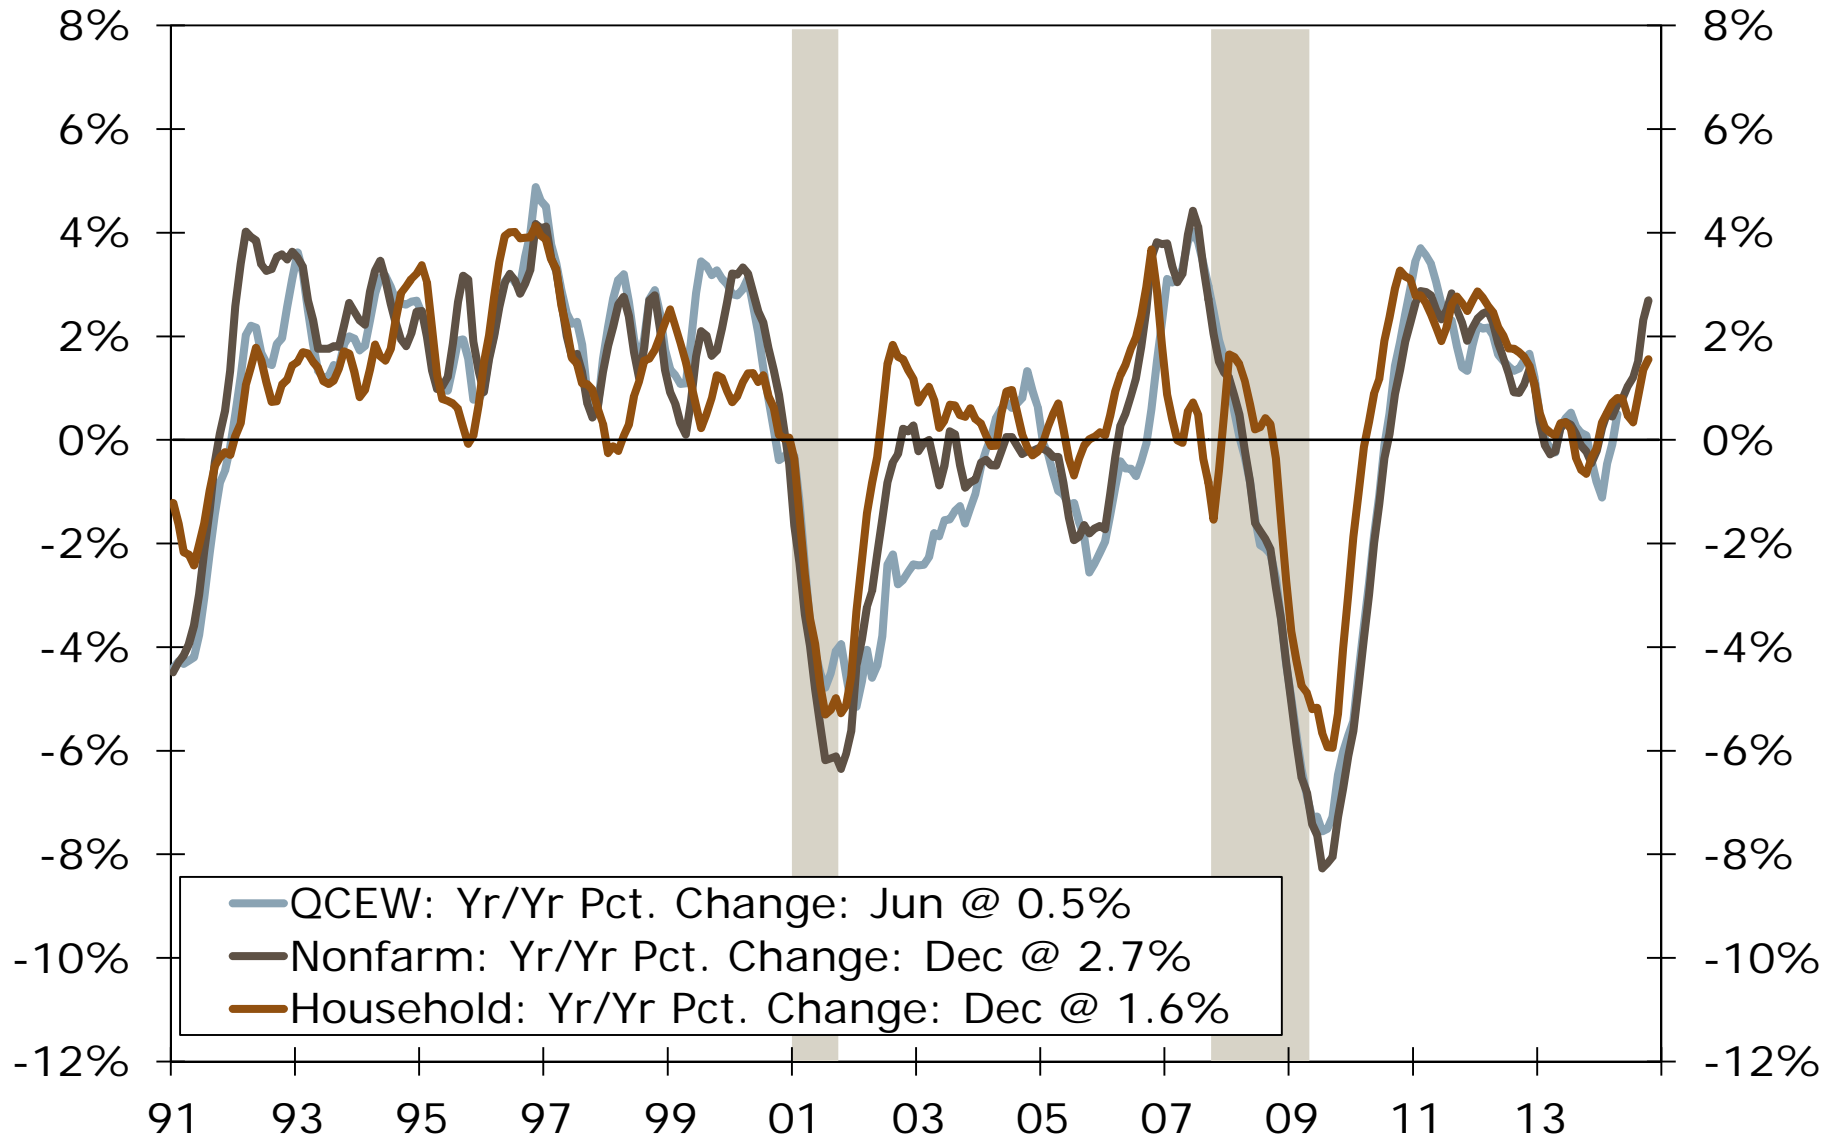

Burlington, NC MSA

Updated : Feb 05, 2015

Burlington, NC MSA Employment Growth By Industry

Year-over-Year Percent Change, 3-MMA

Burlington, NC MSA Nonfarm Employment

3-Month Moving Averages

Burlington, NC MSA Nonfarm Employment

3-Month Moving Averages

Burlington, NC MSA Unemployment Rate

Seasonally Adjusted

Burlington, NC MSA Nonfarm Employment

Year-over-Year Percent Change

Burlington, NC MSA Nonfarm Employment

Year-over-Year Percent Change