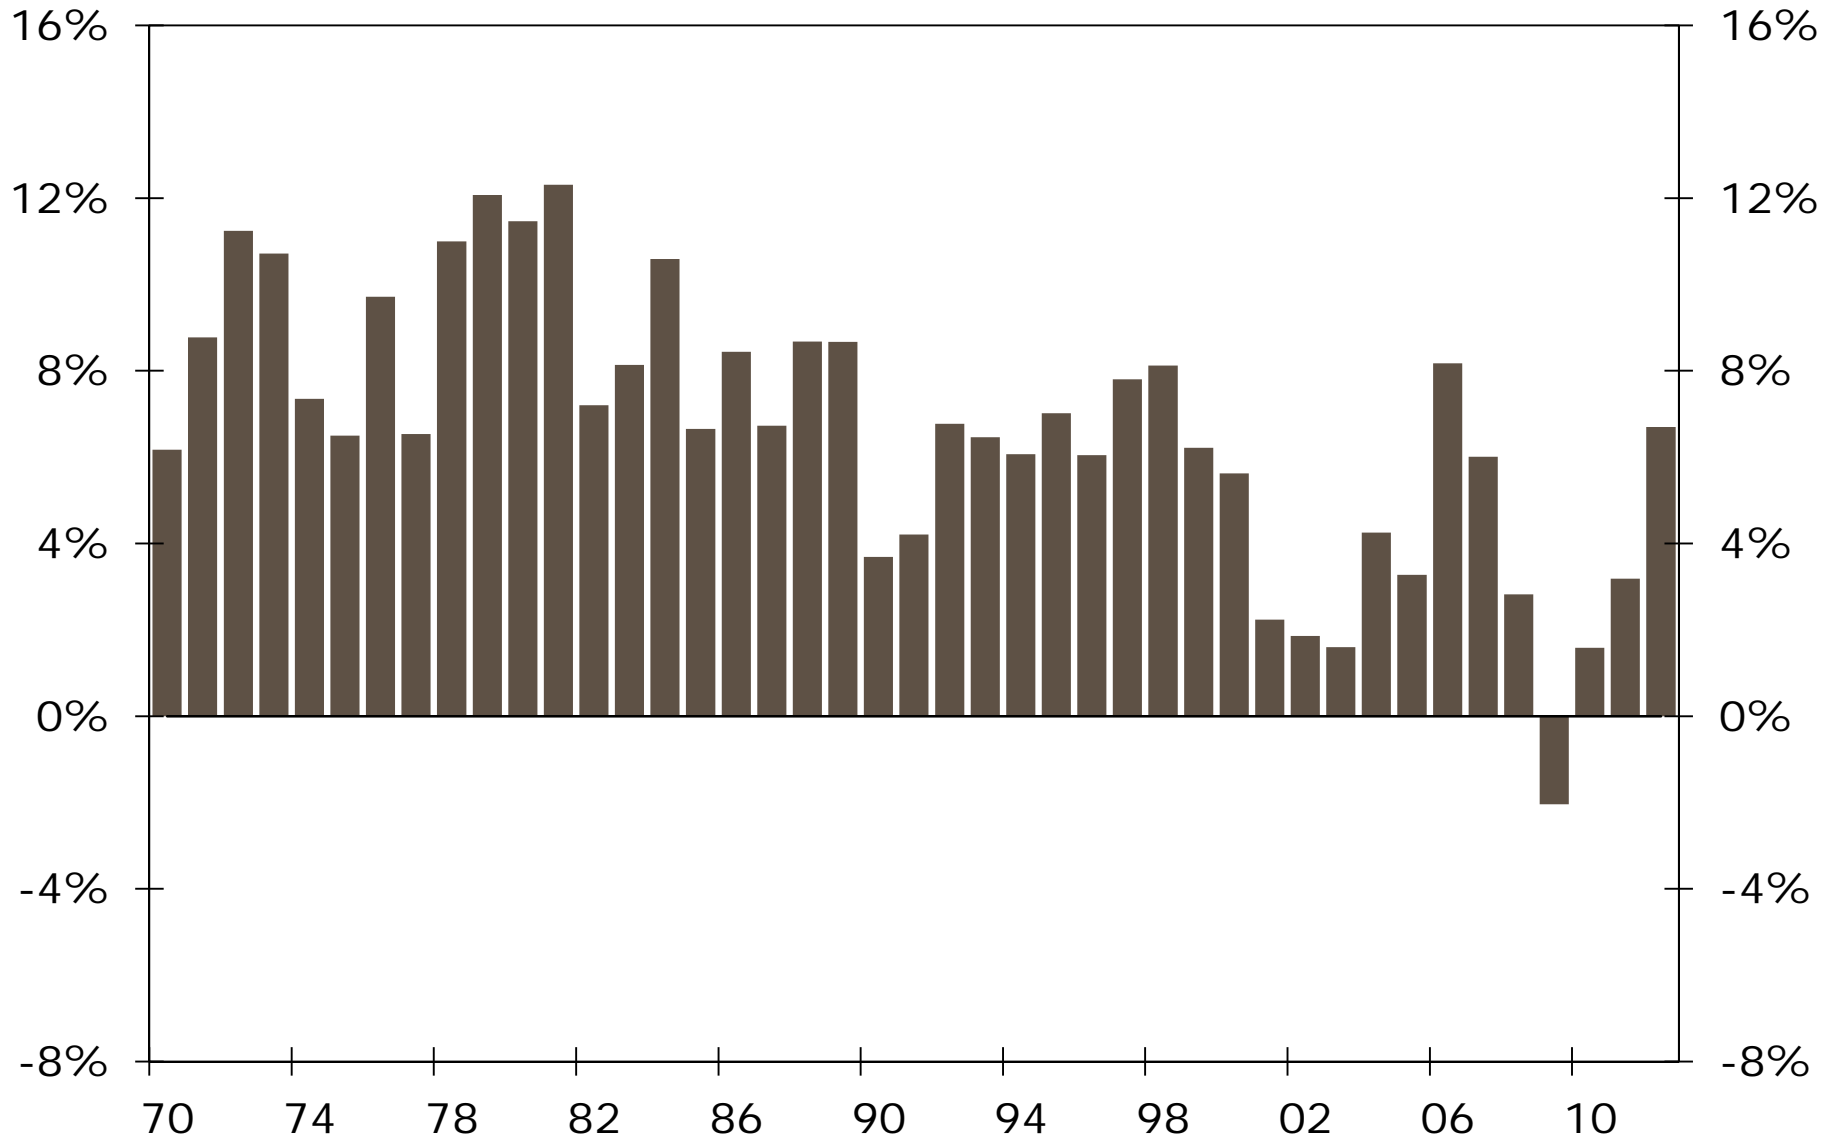

Burlington, NC MSA Personal Income

Year-over-Year Percent Change