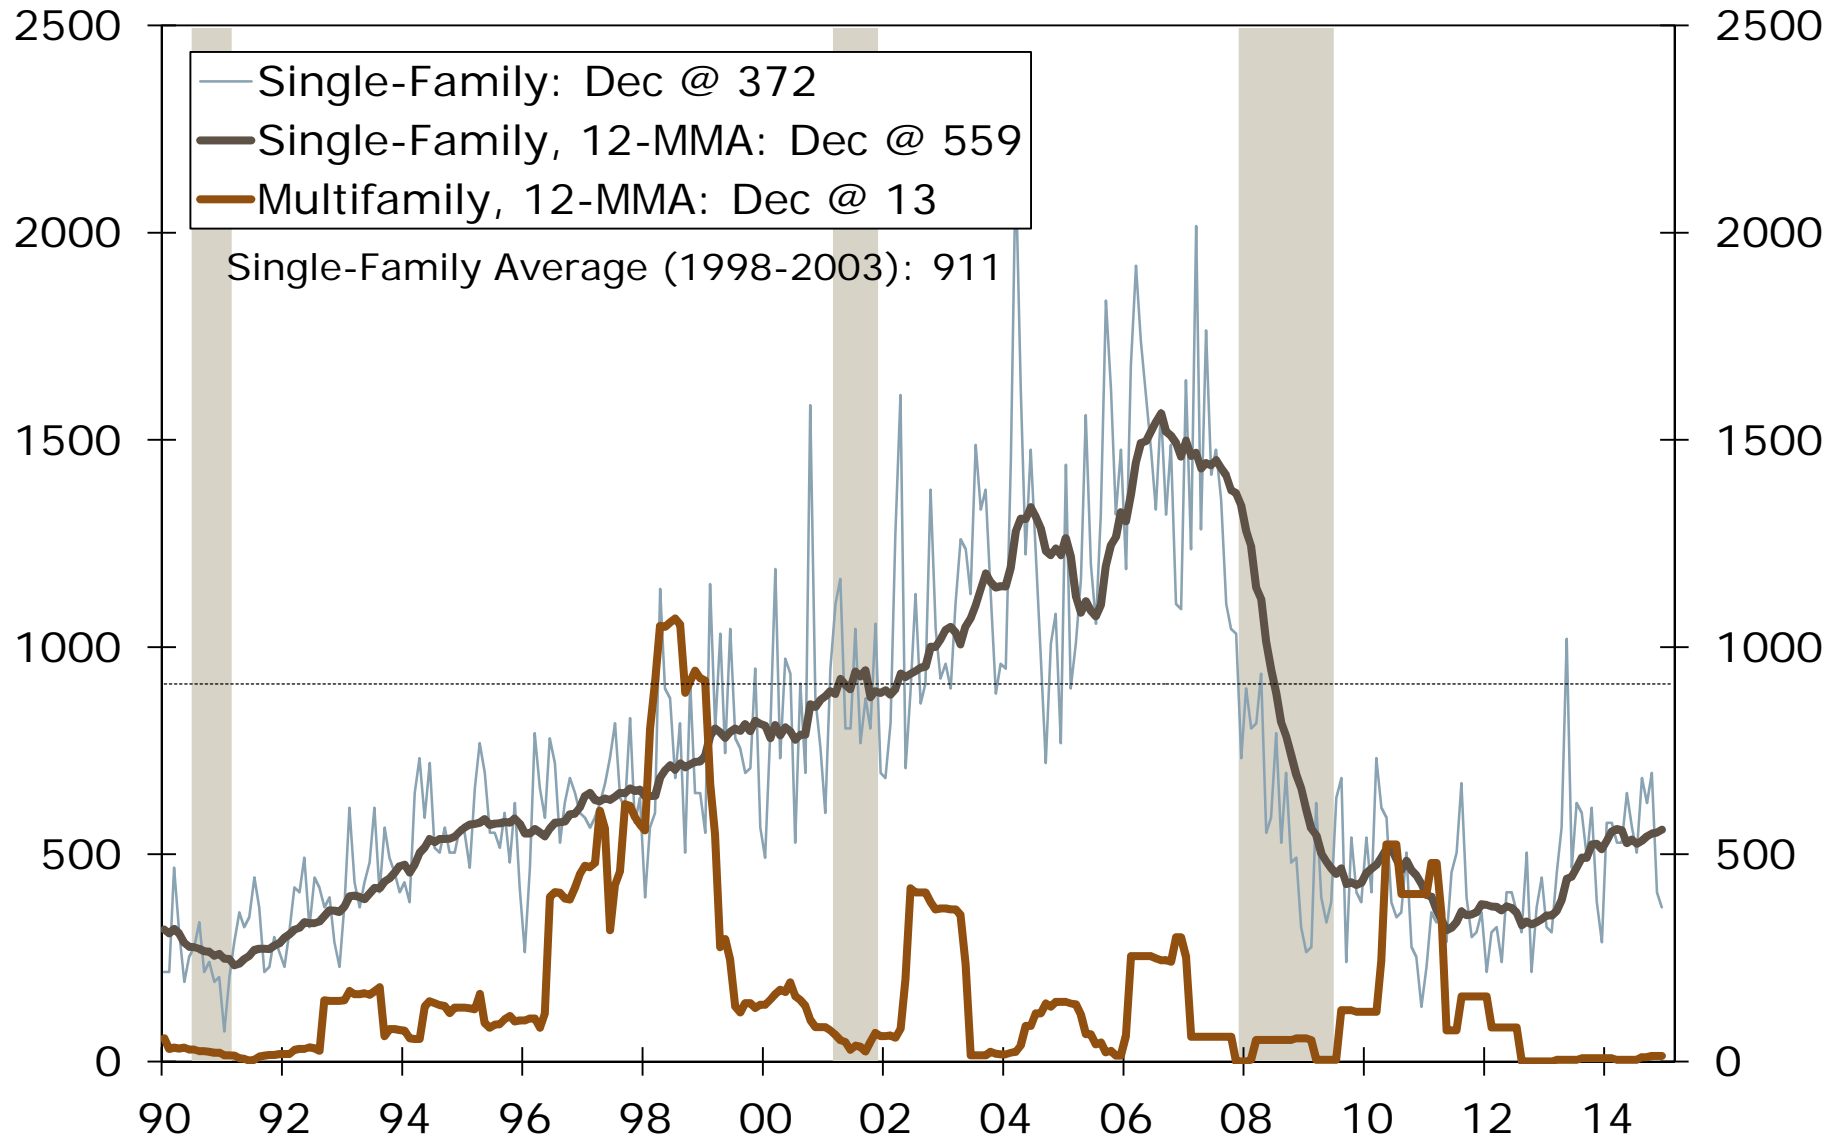

Burlington, NC MSA Housing Permits

Number of Permits, Seasonally Adjusted Annual Rate