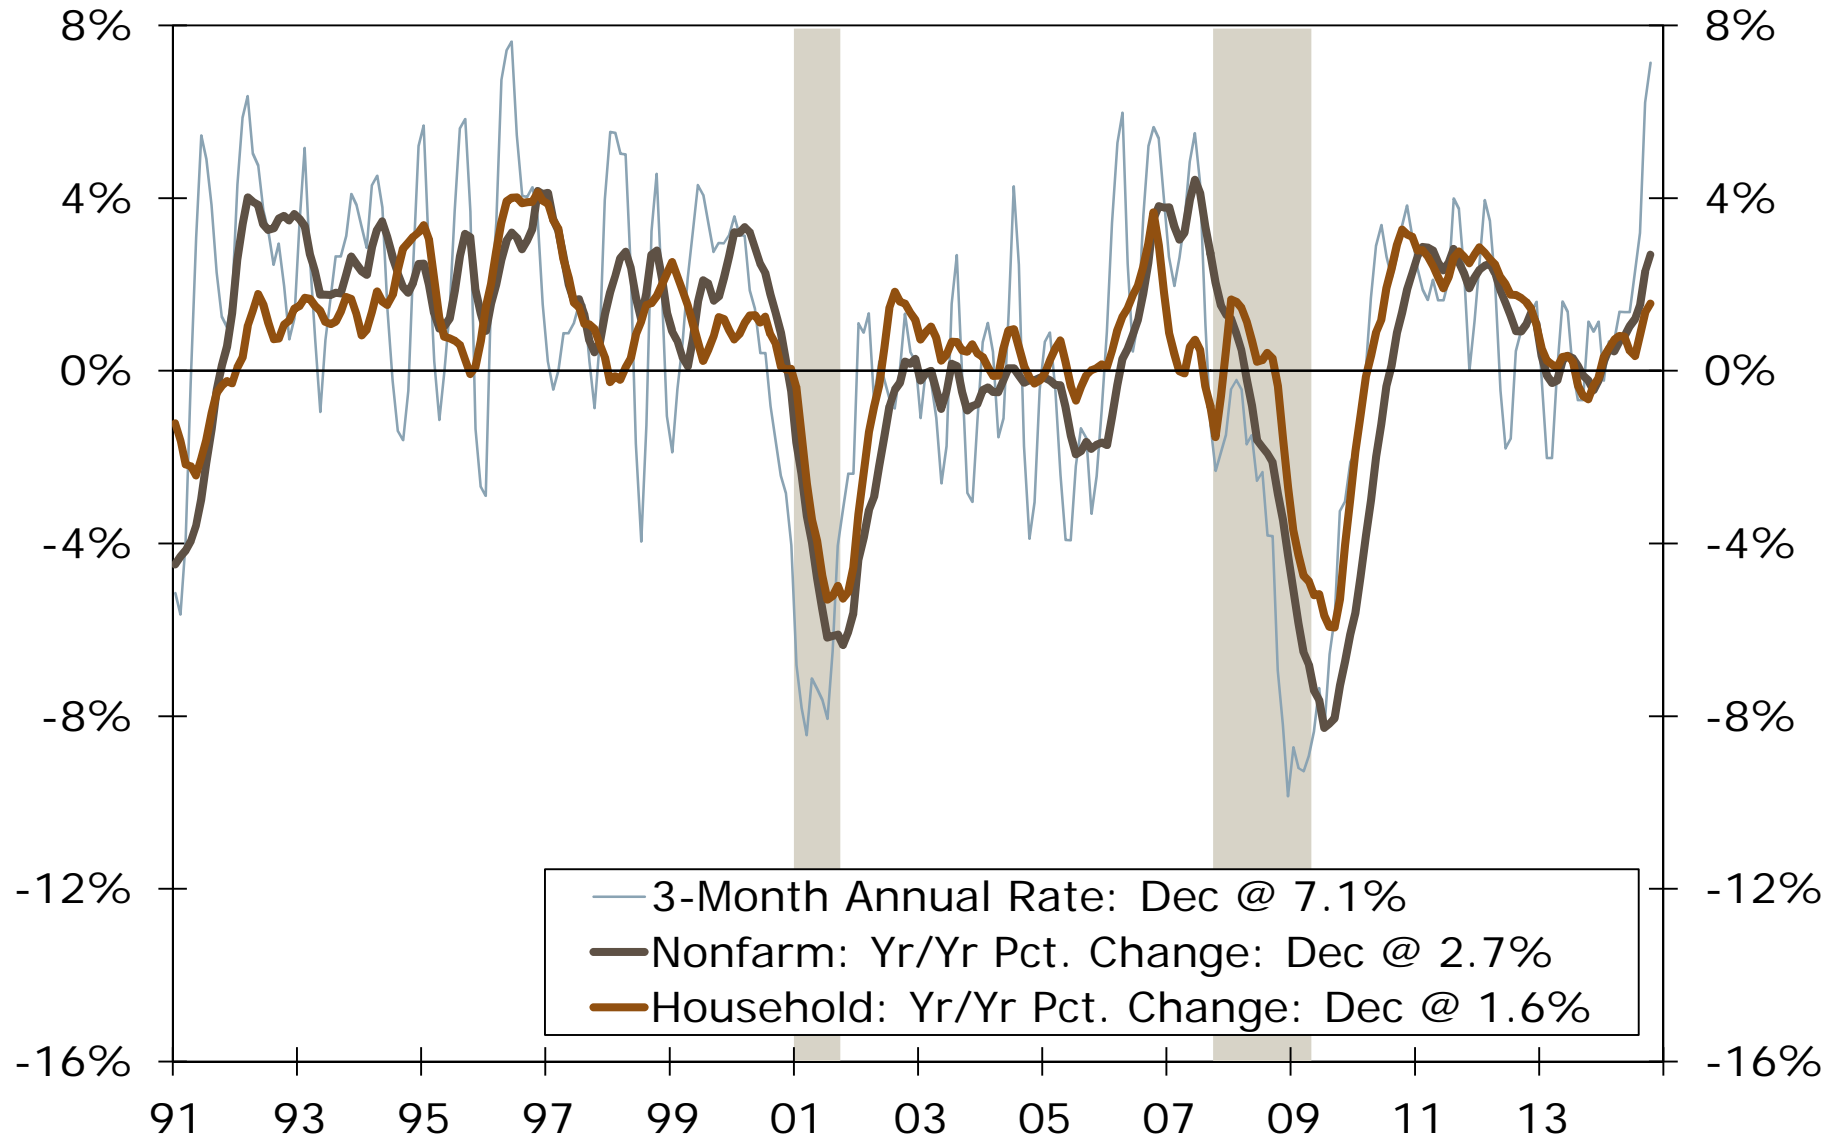

Burlington, NC MSA

Updated : Feb 05, 2015

Burlington, NC MSA Employment Growth By Industry

Year-over-Year Percent Change, 3-MMA

Burlington, NC MSA Nonfarm Employment

3-Month Moving Averages

Burlington, NC MSA Nonfarm Employment

3-Month Moving Averages

Burlington, NC MSA Unemployment Rate

Seasonally Adjusted

Burlington, NC MSA Nonfarm Employment

Year-over-Year Percent Change

Burlington, NC MSA Nonfarm Employment

Year-over-Year Percent Change