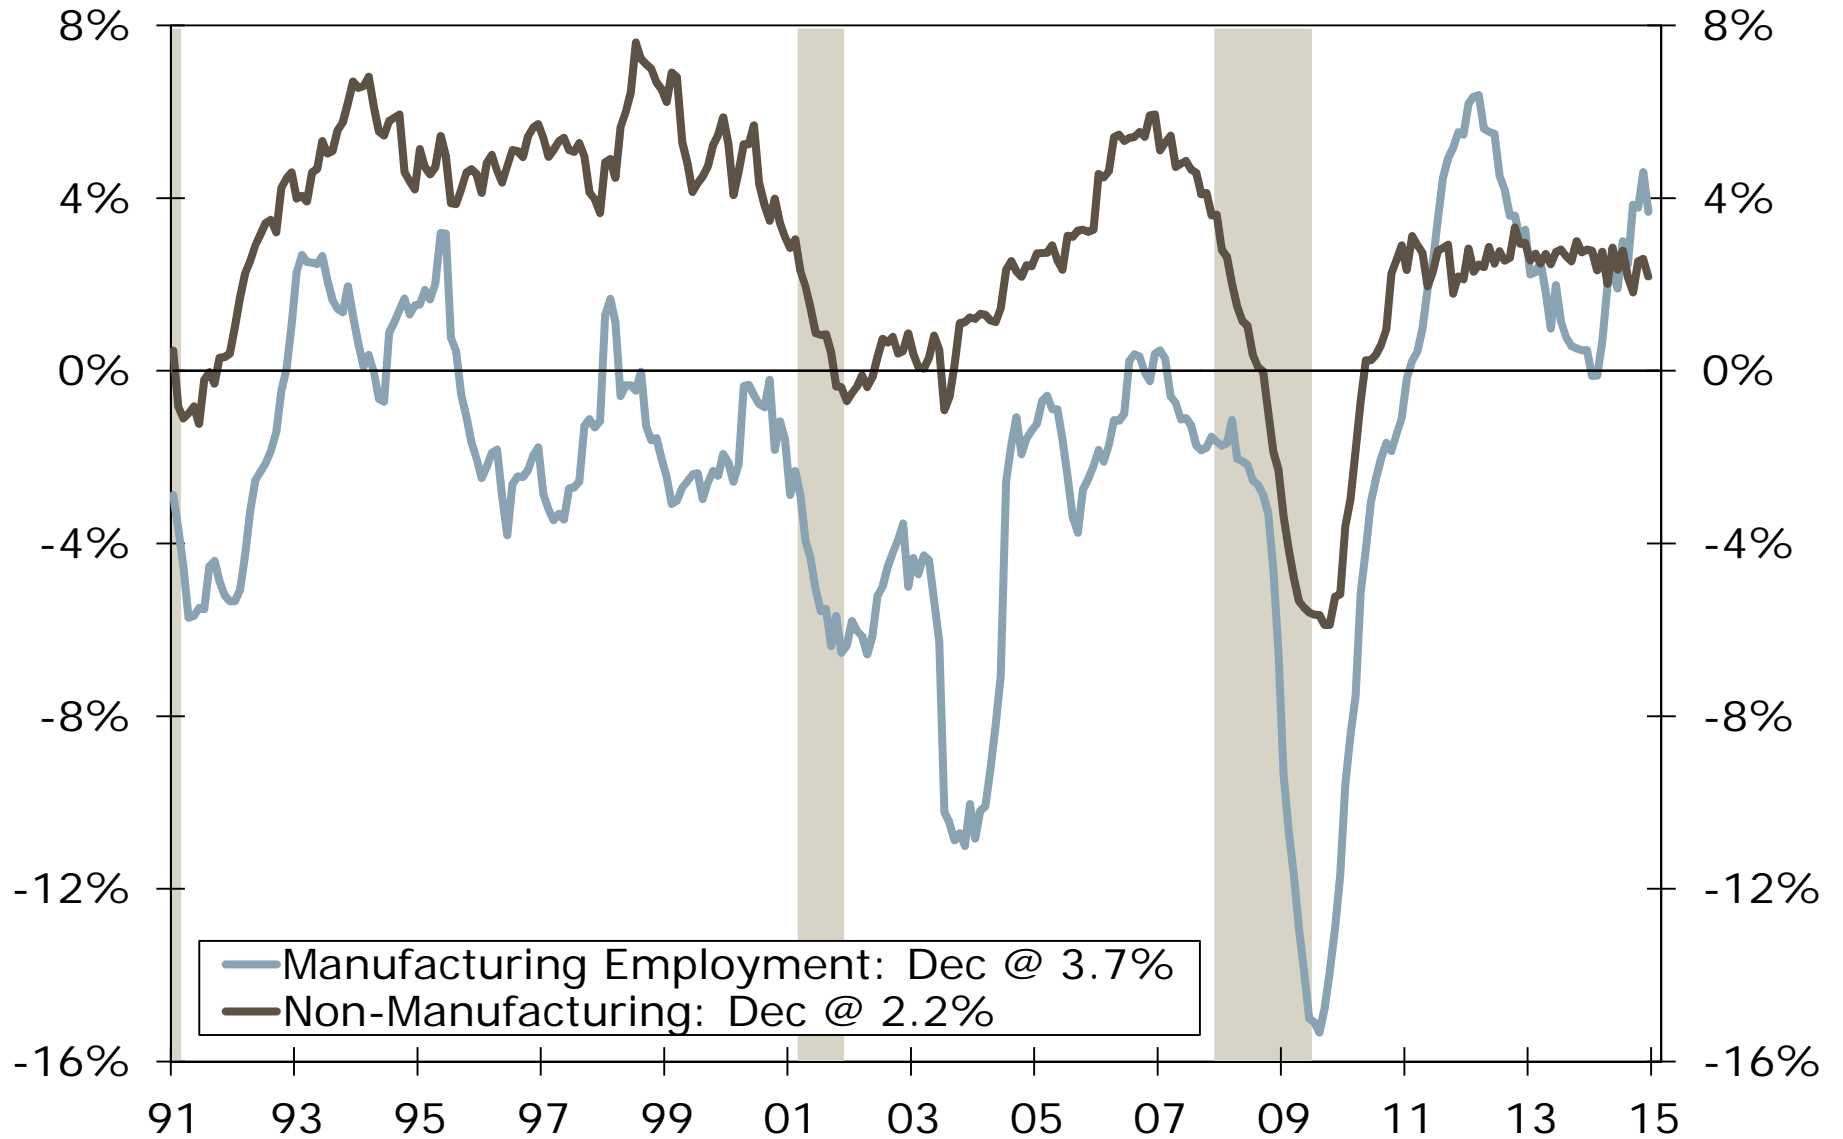

Charlotte MSA Nonfarm Employment

Year-over-Year Percent Change