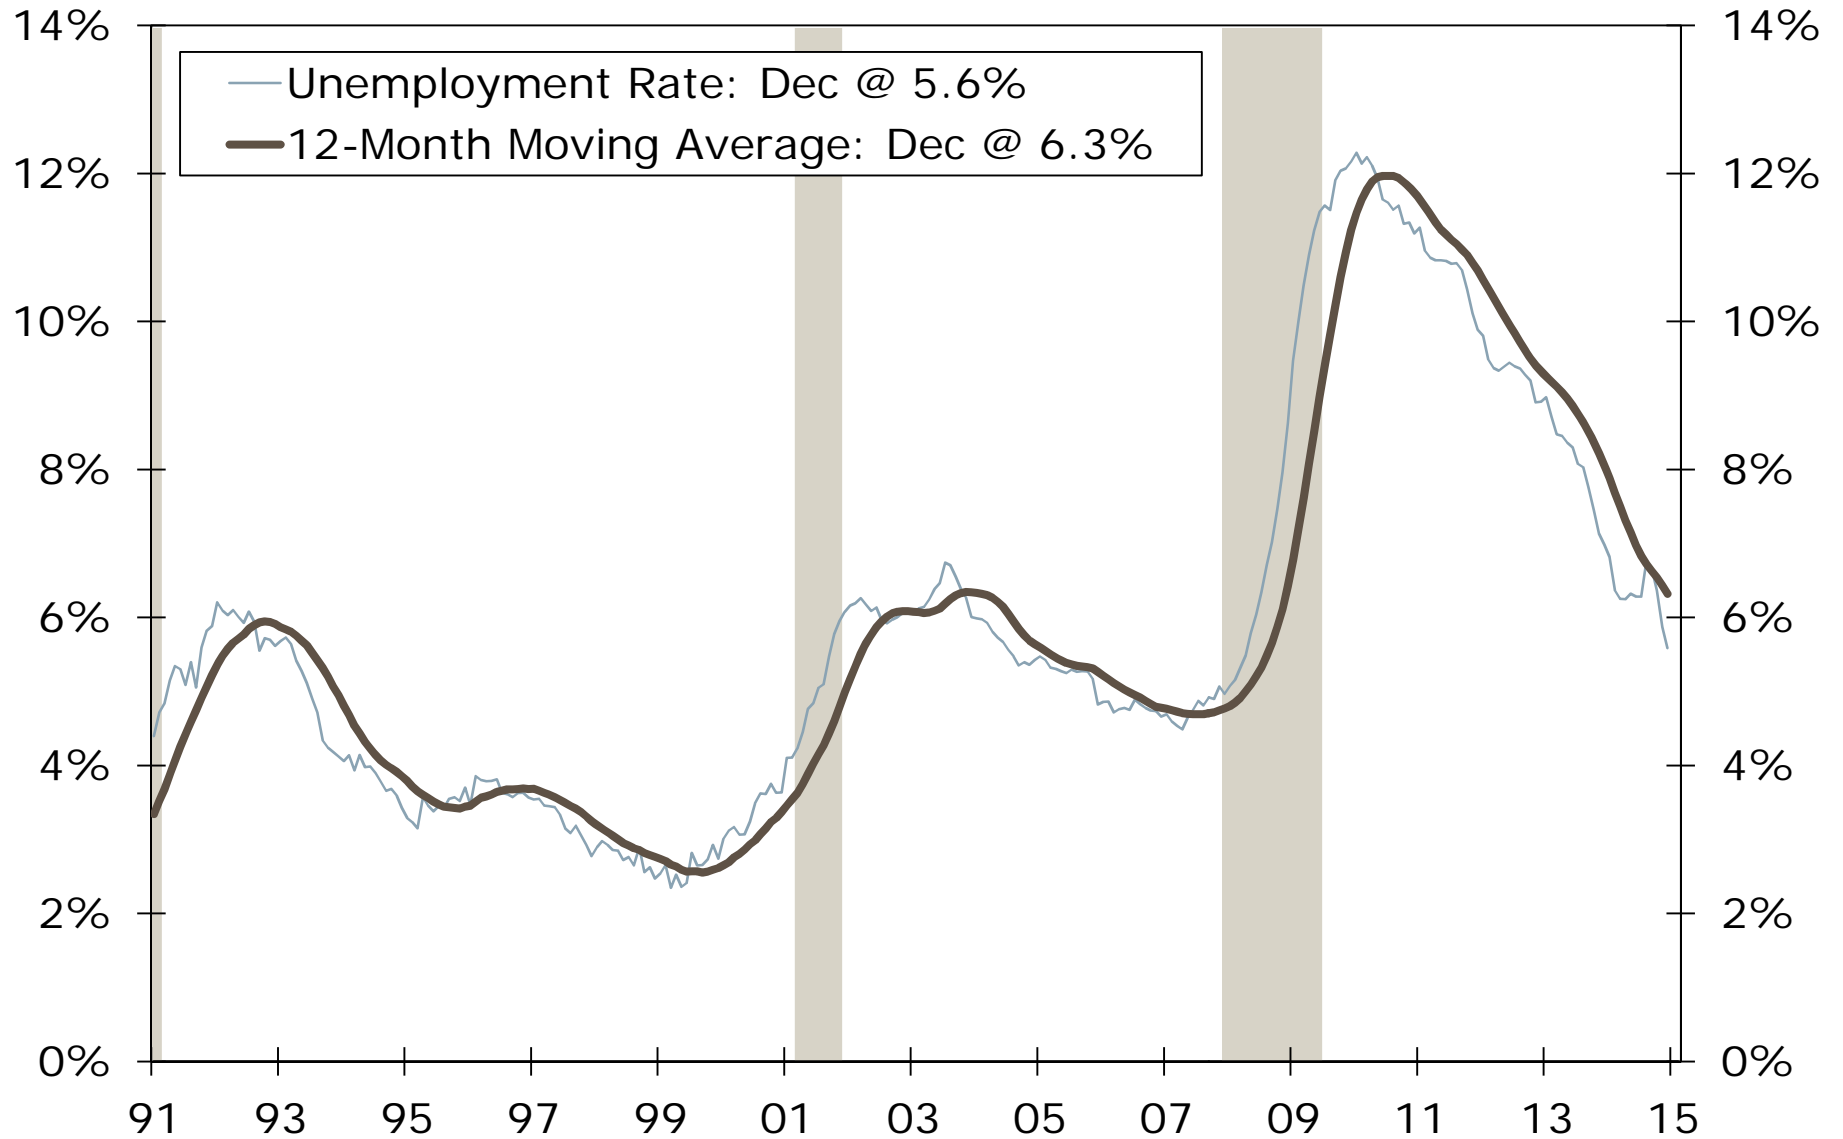

Charlotte MSA Nonfarm Employment

3-Month Moving Averages

Charlotte MSA Nonfarm Employment

3-Month Moving Averages

Charlotte MSA Unemployment Rate

Seasonally Adjusted

Charlotte Unemployment Rate & Avg. Hourly Earnings