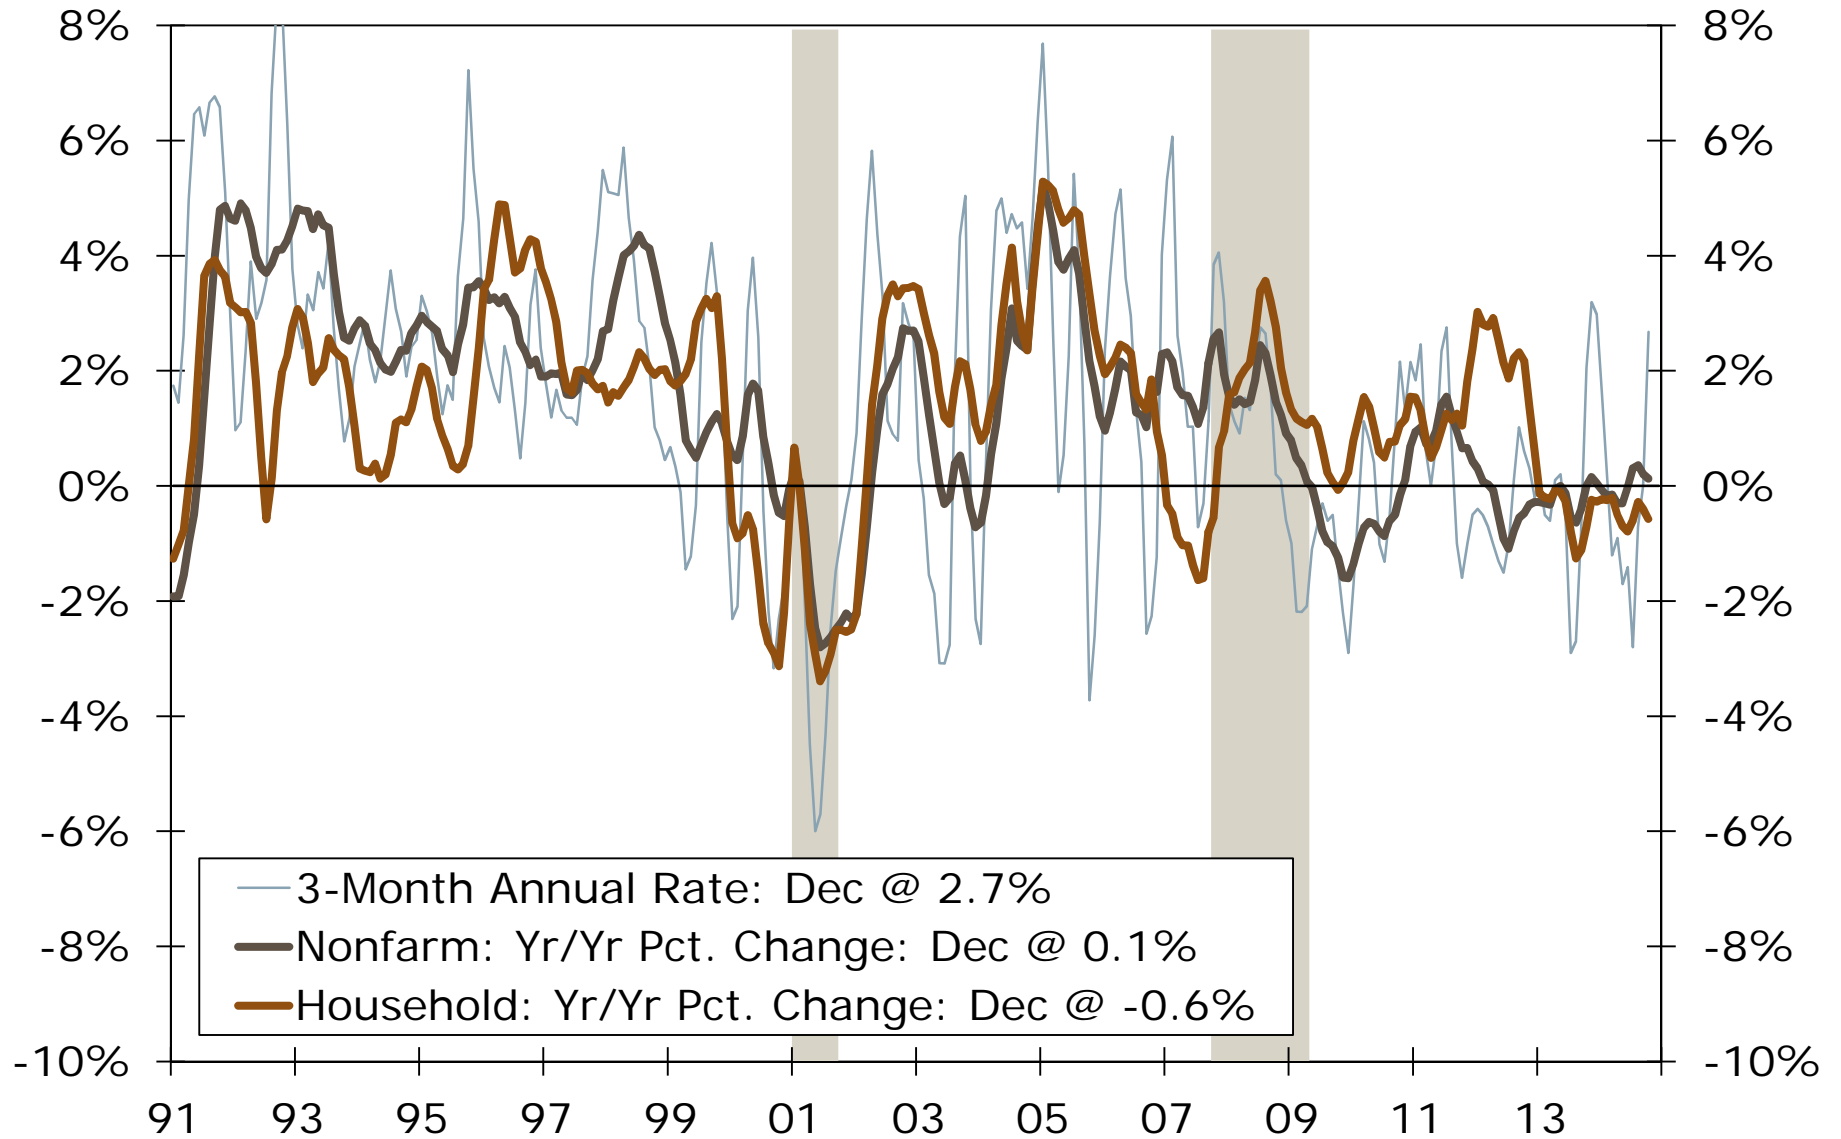

Fayetteville, NC MSA

Updated : Feb 05, 2015

Fayetteville MSA Employment Growth By Industry

Year-over-Year Percent Change, 3-MMA

Fayetteville MSA Nonfarm Employment

3-Month Moving Averages

Fayetteville MSA Nonfarm Employment

3-Month Moving Averages

Fayetteville MSA Unemployment Rate

Seasonally Adjusted

Fayetteville MSA Nonfarm Employment

Year-over-Year Percent Change

Fayetteville MSA Nonfarm Employment

Year-over-Year Percent Change