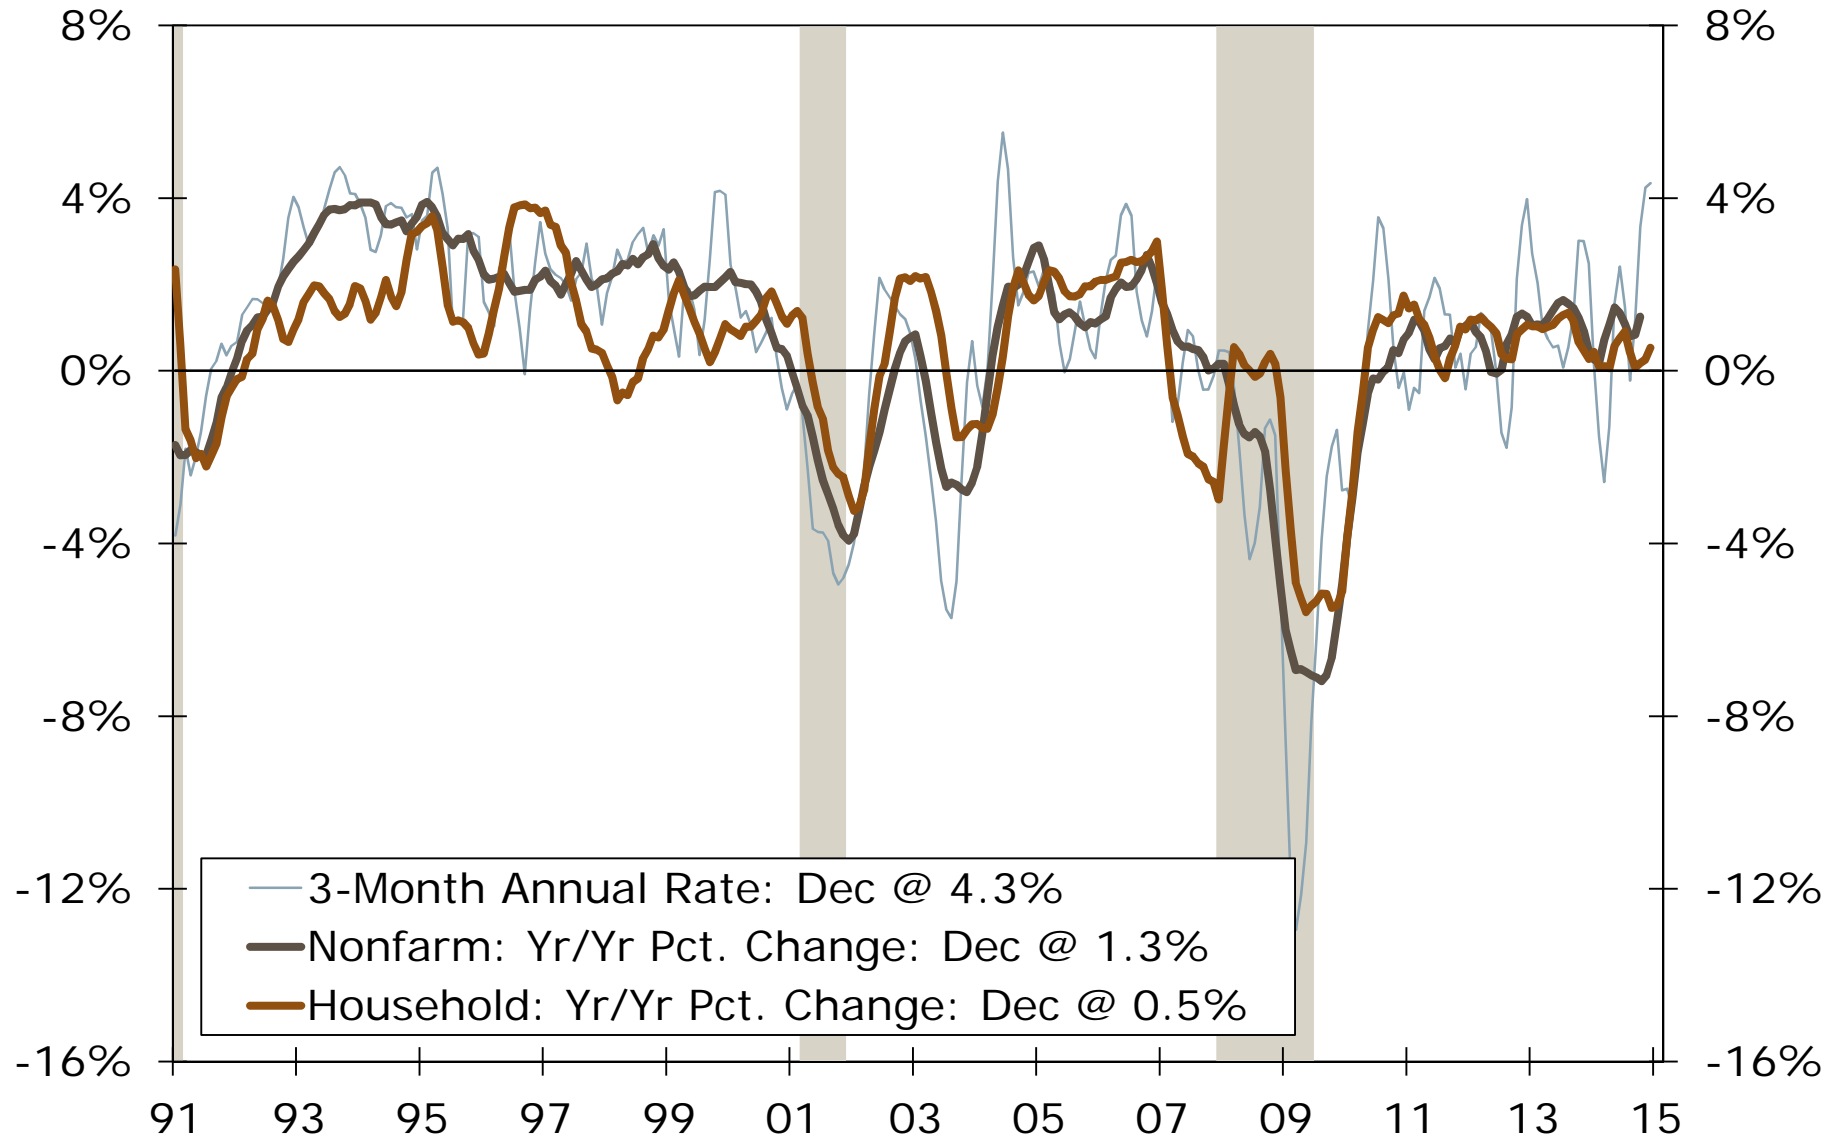

Greensboro MSA

Updated : Feb 05, 2015

Greensboro MSA Employment Growth By Industry

Year-over-Year Percent Change, 3-MMA

Greensboro MSA Nonfarm Employment

3-Month Moving Averages

Greensboro MSA Nonfarm Employment

3-Month Moving Averages

Greensboro MSA Unemployment Rate

Seasonally Adjusted

Greensboro MSA Nonfarm Employment

Year-over-Year Percent Change

Greensboro MSA Nonfarm Employment

Year-over-Year Percent Change

Greensboro MSA Private Employment