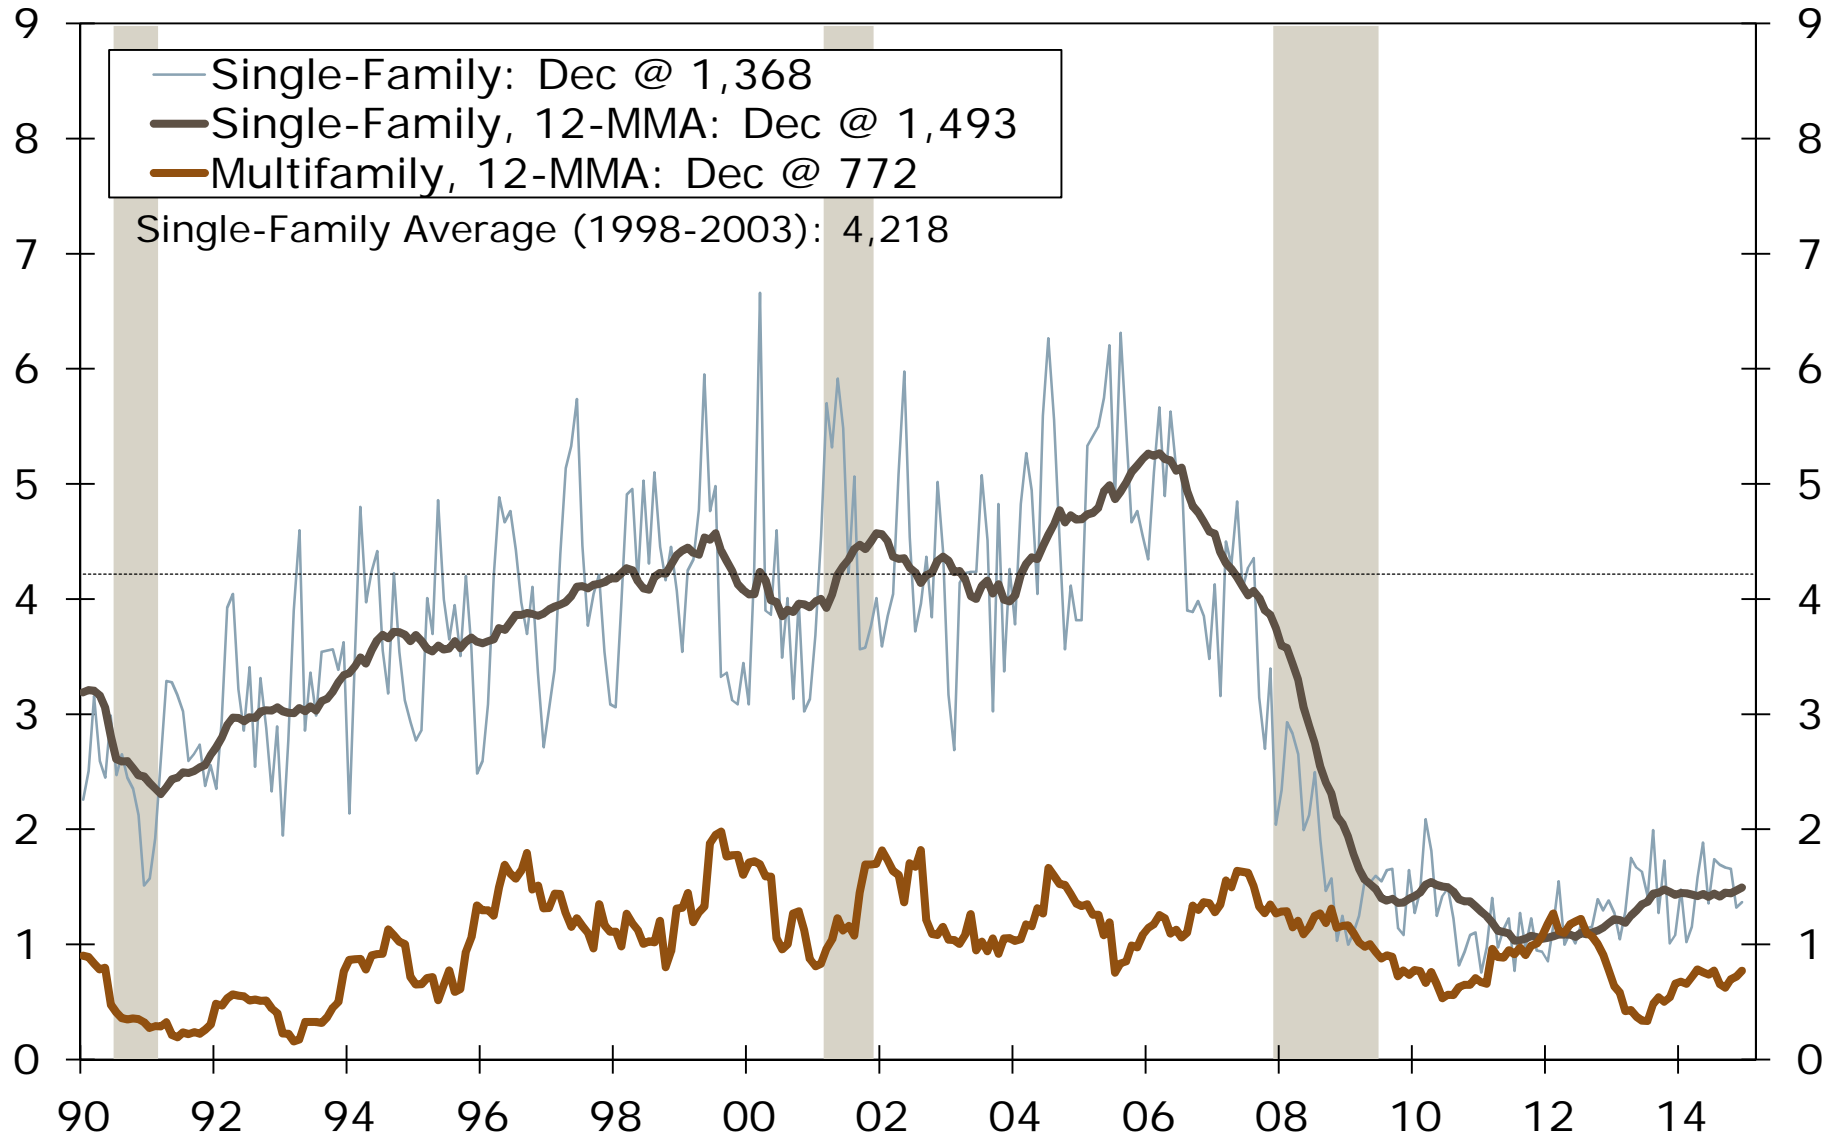

3-Month Moving Averages

Greensboro MSA Unemployment Rate

Seasonally Adjusted

Greensboro MSA Nonfarm Employment

Year-over-Year Percent Change

Greensboro MSA Nonfarm Employment

Year-over-Year Percent Change

Greensboro MSA Private Employment

3-Month Moving Averages

Greensboro MSA Housing Permits

Thousands of Permits, Seasonally Adjusted Annual Rate

Greensboro MSA Personal Income

Year-over-Year Percent Change

Greensboro MSA Population Growth

In Thousands