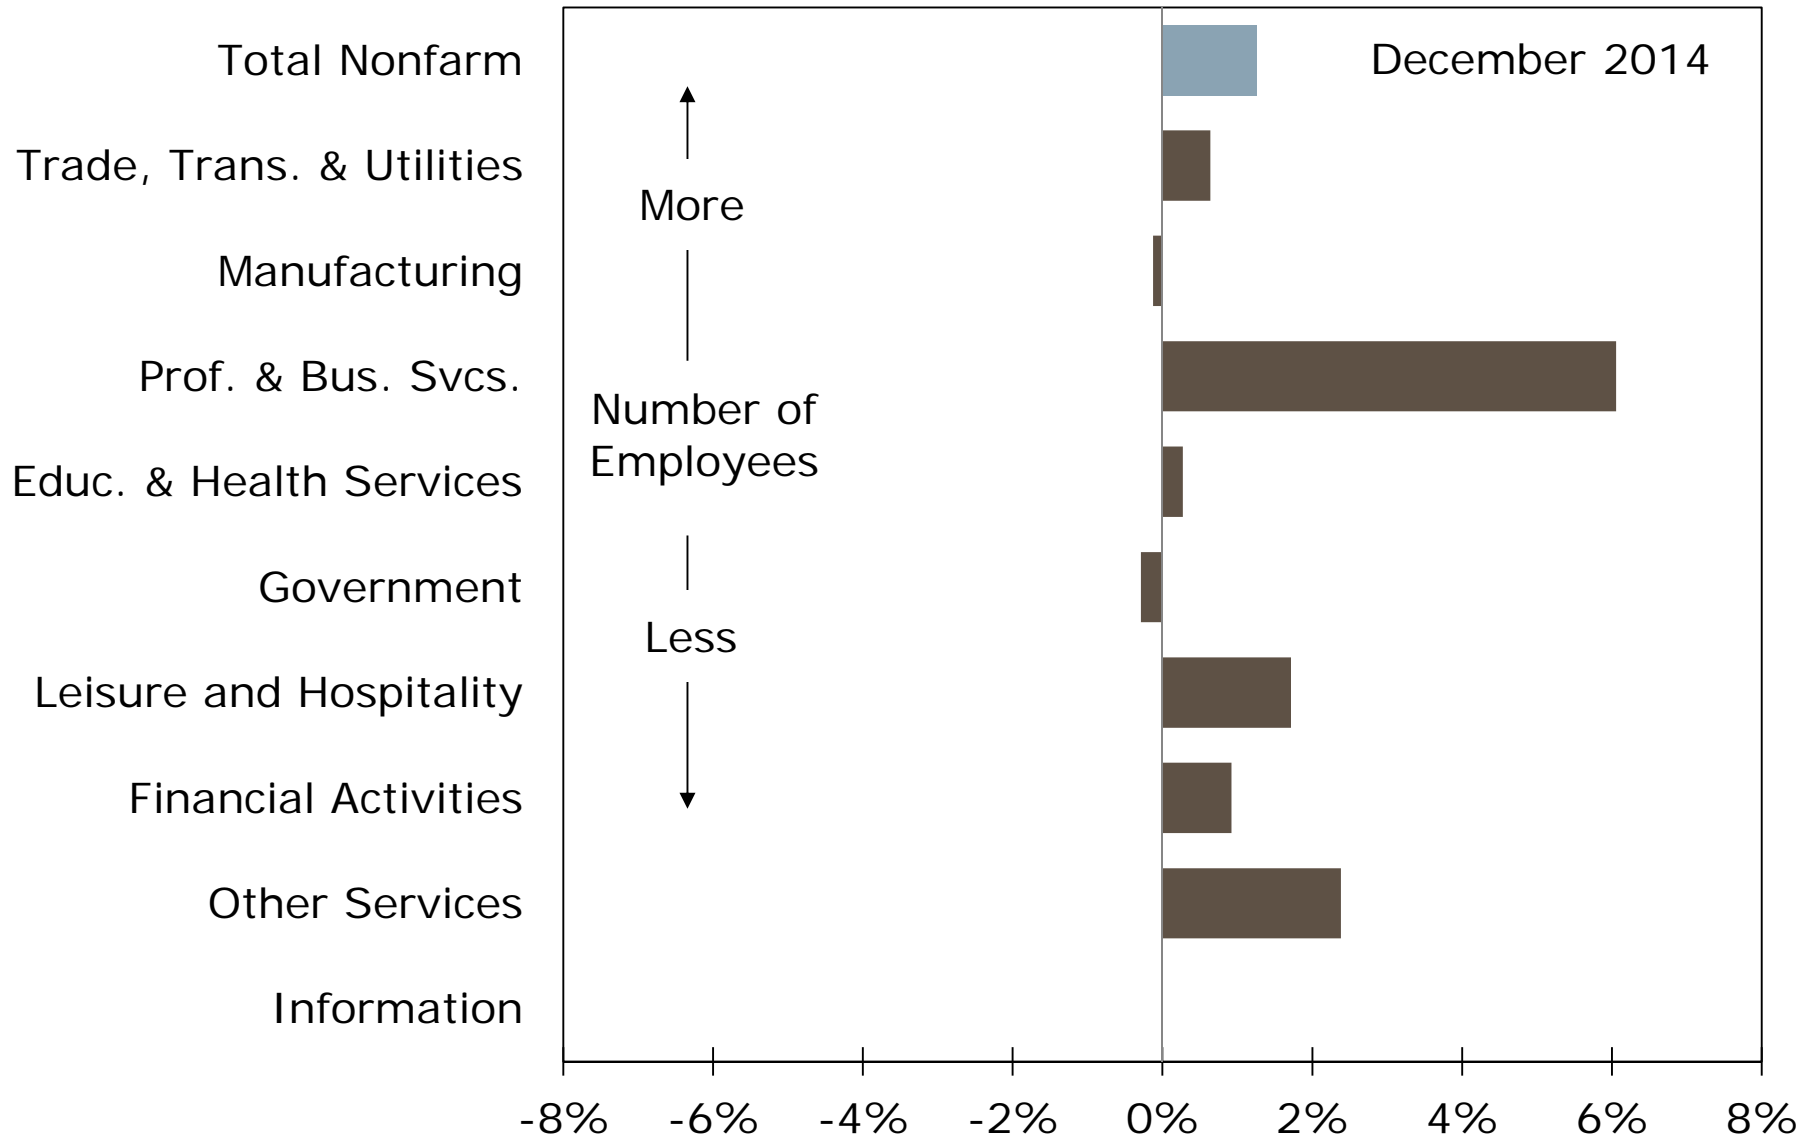

Greensboro MSA

Updated : Feb 05, 2015

Greensboro MSA Employment Growth By Industry

Year-over-Year Percent Change, 3-MMA

Greensboro MSA Nonfarm Employment

3-Month Moving Averages

Greensboro MSA Nonfarm Employment

3-Month Moving Averages

Greensboro MSA Unemployment Rate

Seasonally Adjusted

Greensboro MSA Nonfarm Employment

Year-over-Year Percent Change

Greensboro MSA Nonfarm Employment

Year-over-Year Percent Change

Greensboro MSA Private Employment