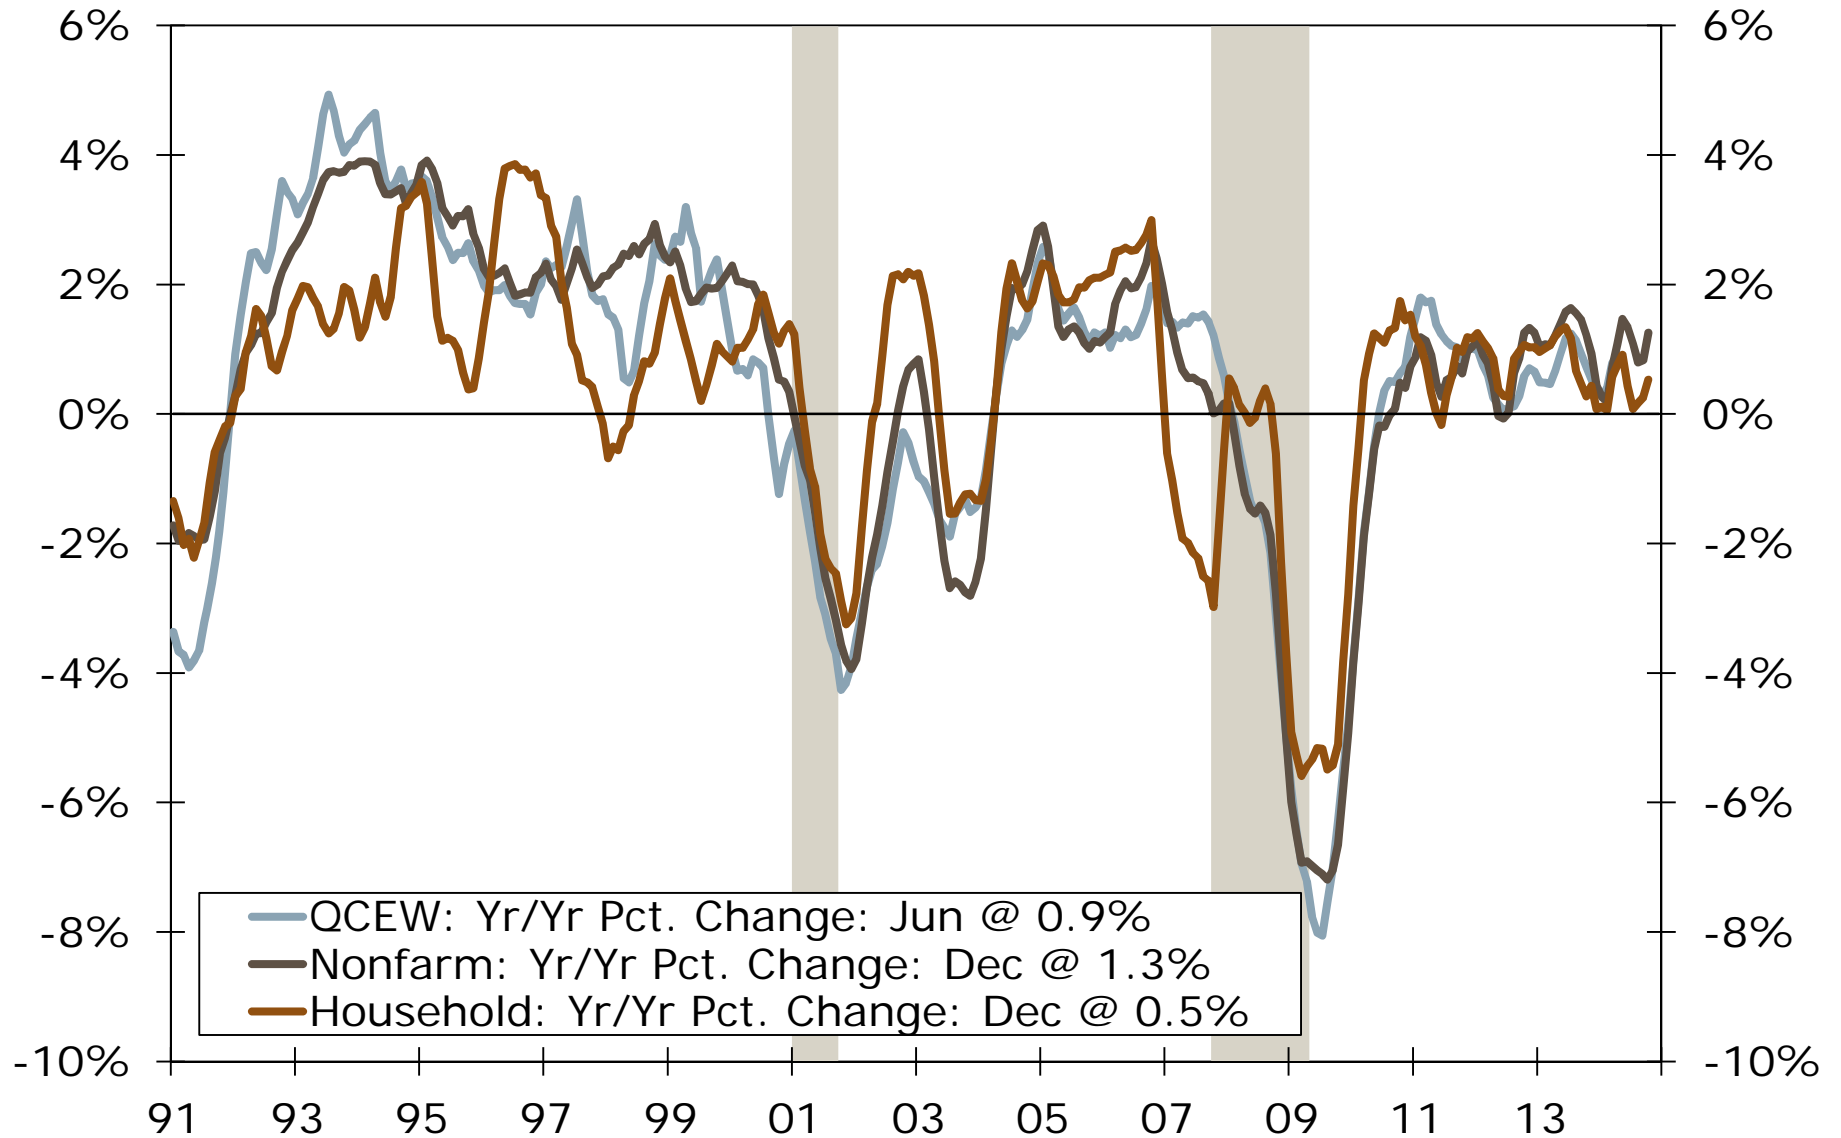

Greensboro MSA

Updated : Feb 05, 2015

Greensboro MSA Employment Growth By Industry

Year-over-Year Percent Change, 3-MMA

Greensboro MSA Nonfarm Employment

3-Month Moving Averages

Greensboro MSA Nonfarm Employment

3-Month Moving Averages

Greensboro MSA Unemployment Rate

Seasonally Adjusted

Greensboro MSA Nonfarm Employment

Year-over-Year Percent Change

Greensboro MSA Nonfarm Employment

Year-over-Year Percent Change

Greensboro MSA Private Employment