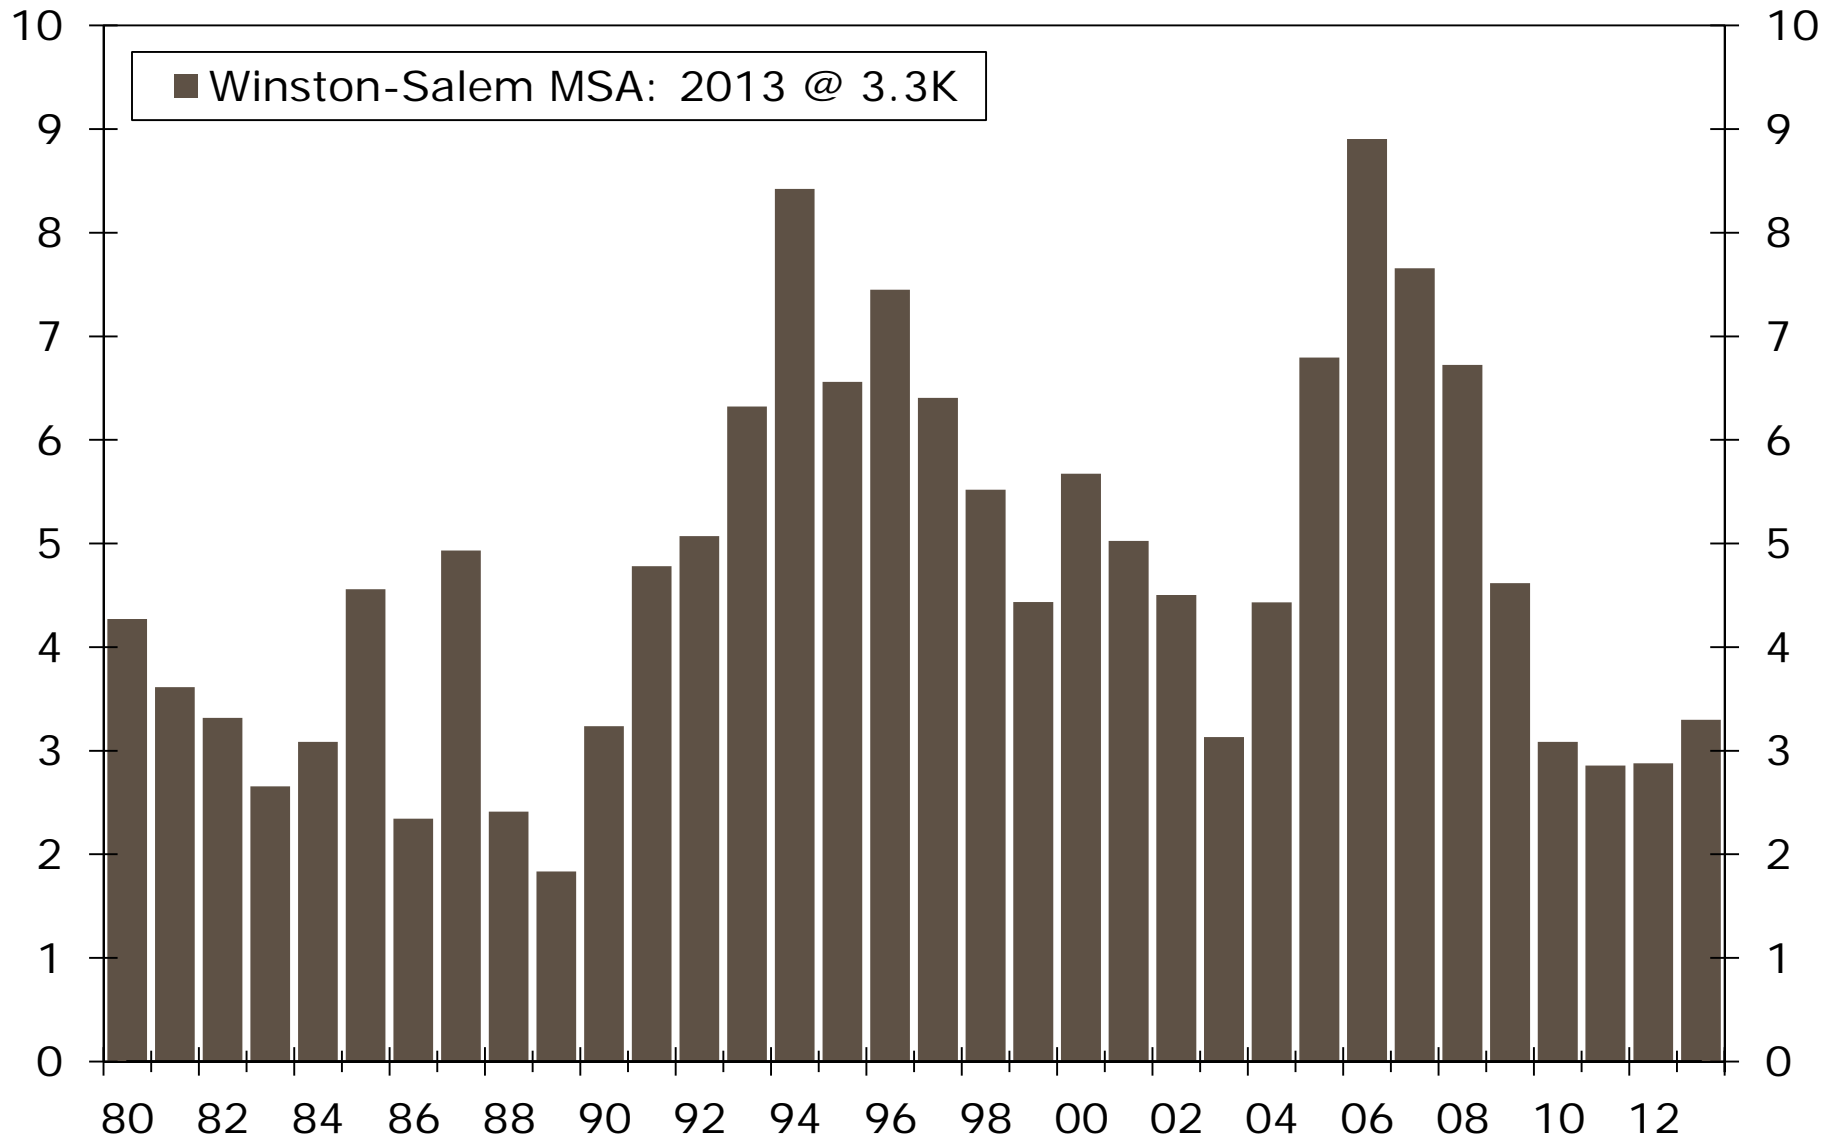

Winston-Salem MSA Population

In Thousands