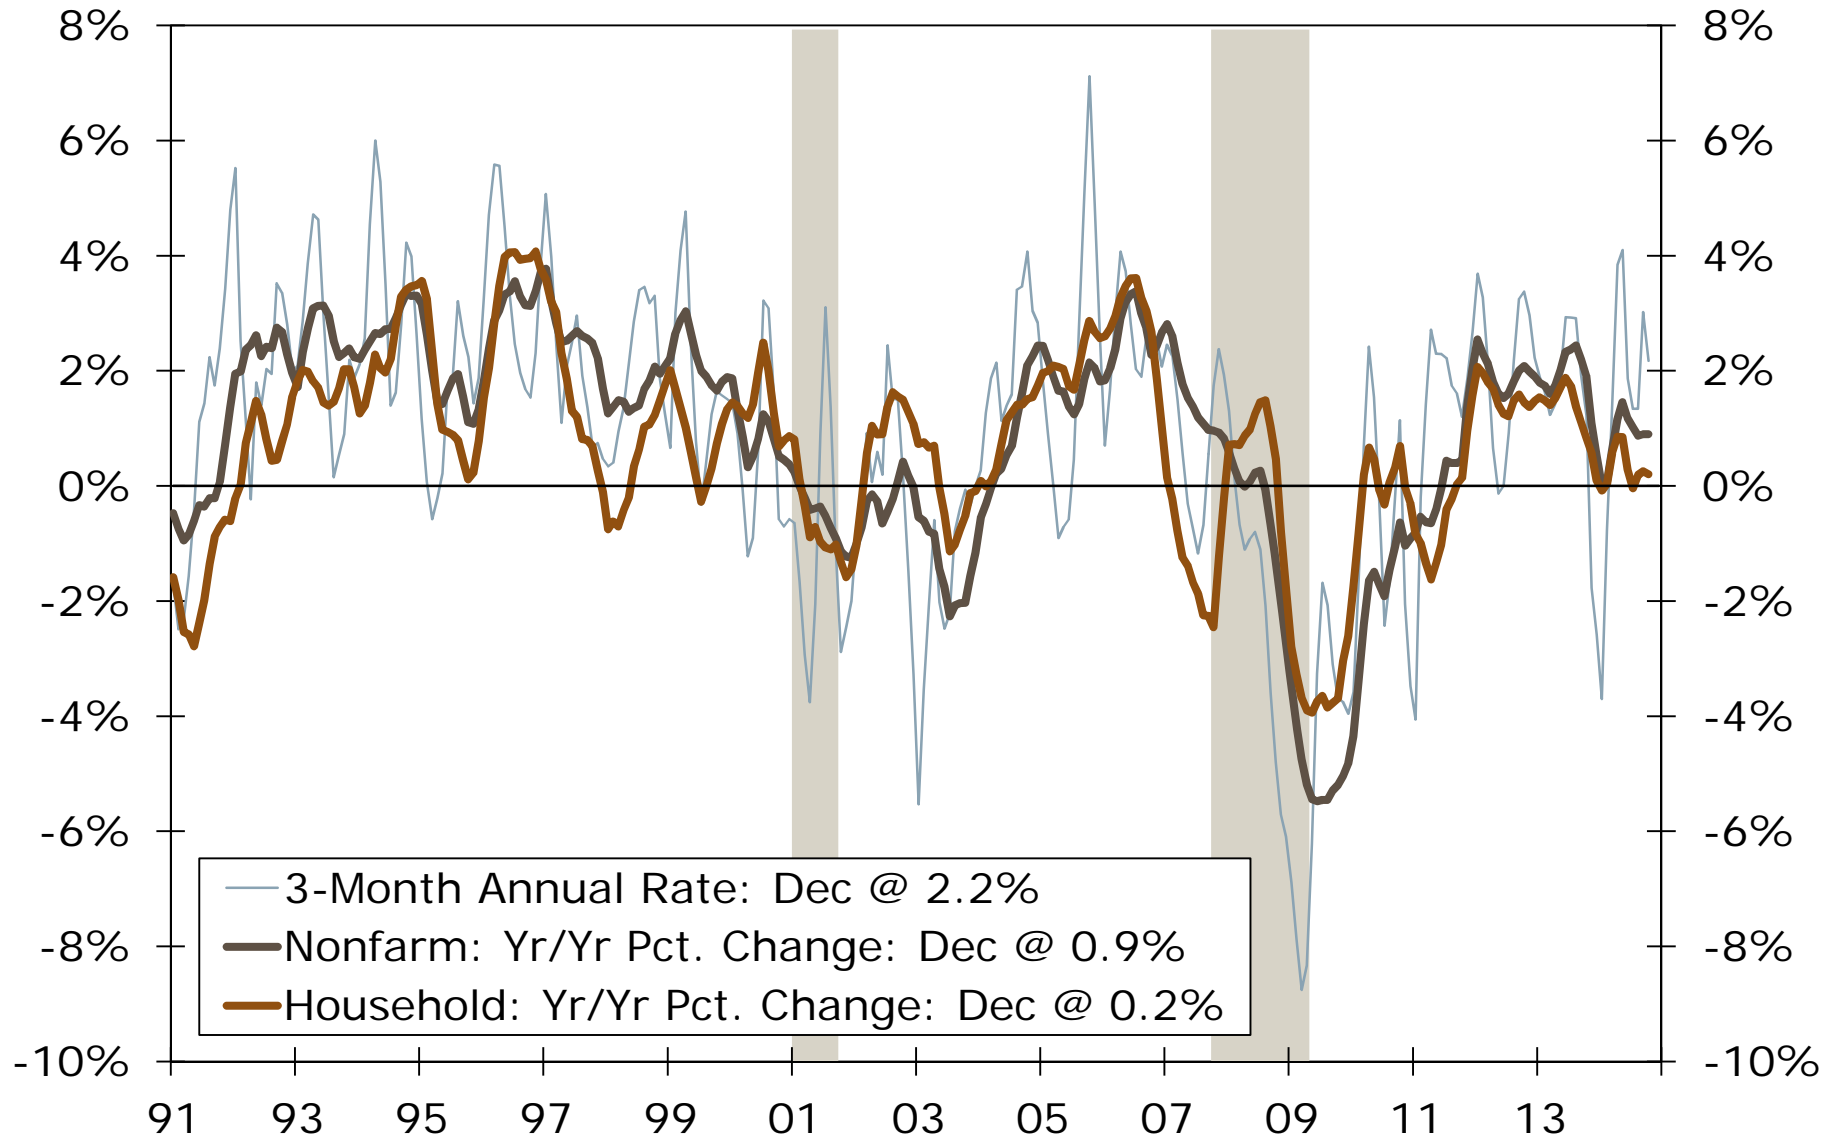

Winston-Salem MSA

Updated : Feb 06, 2015

Winston-Salem MSA Employment Growth By Industry

Year-over-Year Percent Change, 3-MMA

Winston-Salem MSA Nonfarm Employment

3-Month Moving Averages

Winston-Salem MSA Nonfarm Employment

3-Month Moving Averages

Winston-Salem MSA Unemployment Rate

Seasonally Adjusted

Winston-Salem MSA Nonfarm Employment

Year-over-Year Percent Change

Winston-Salem MSA Nonfarm Employment

Year-over-Year Percent Change