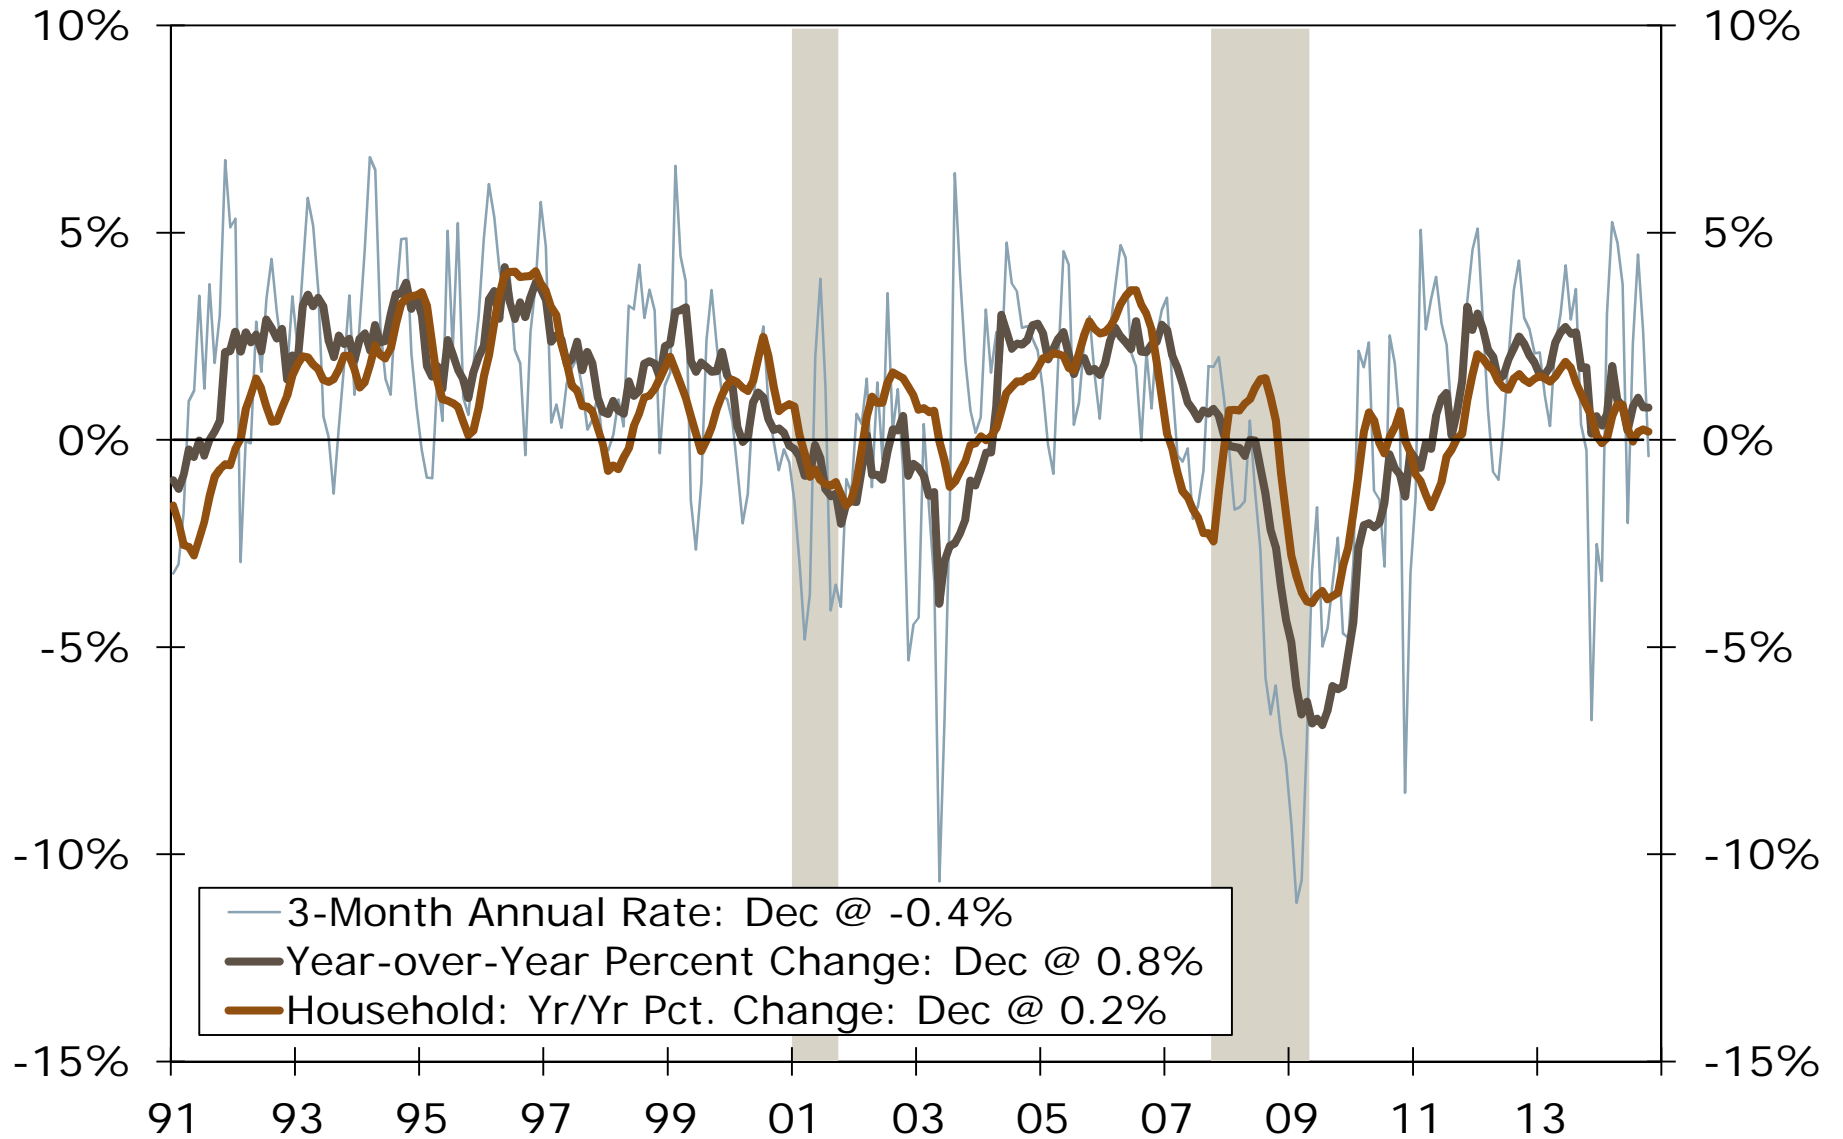

Winston-Salem MSA Private Employment

3-Month Moving Averages