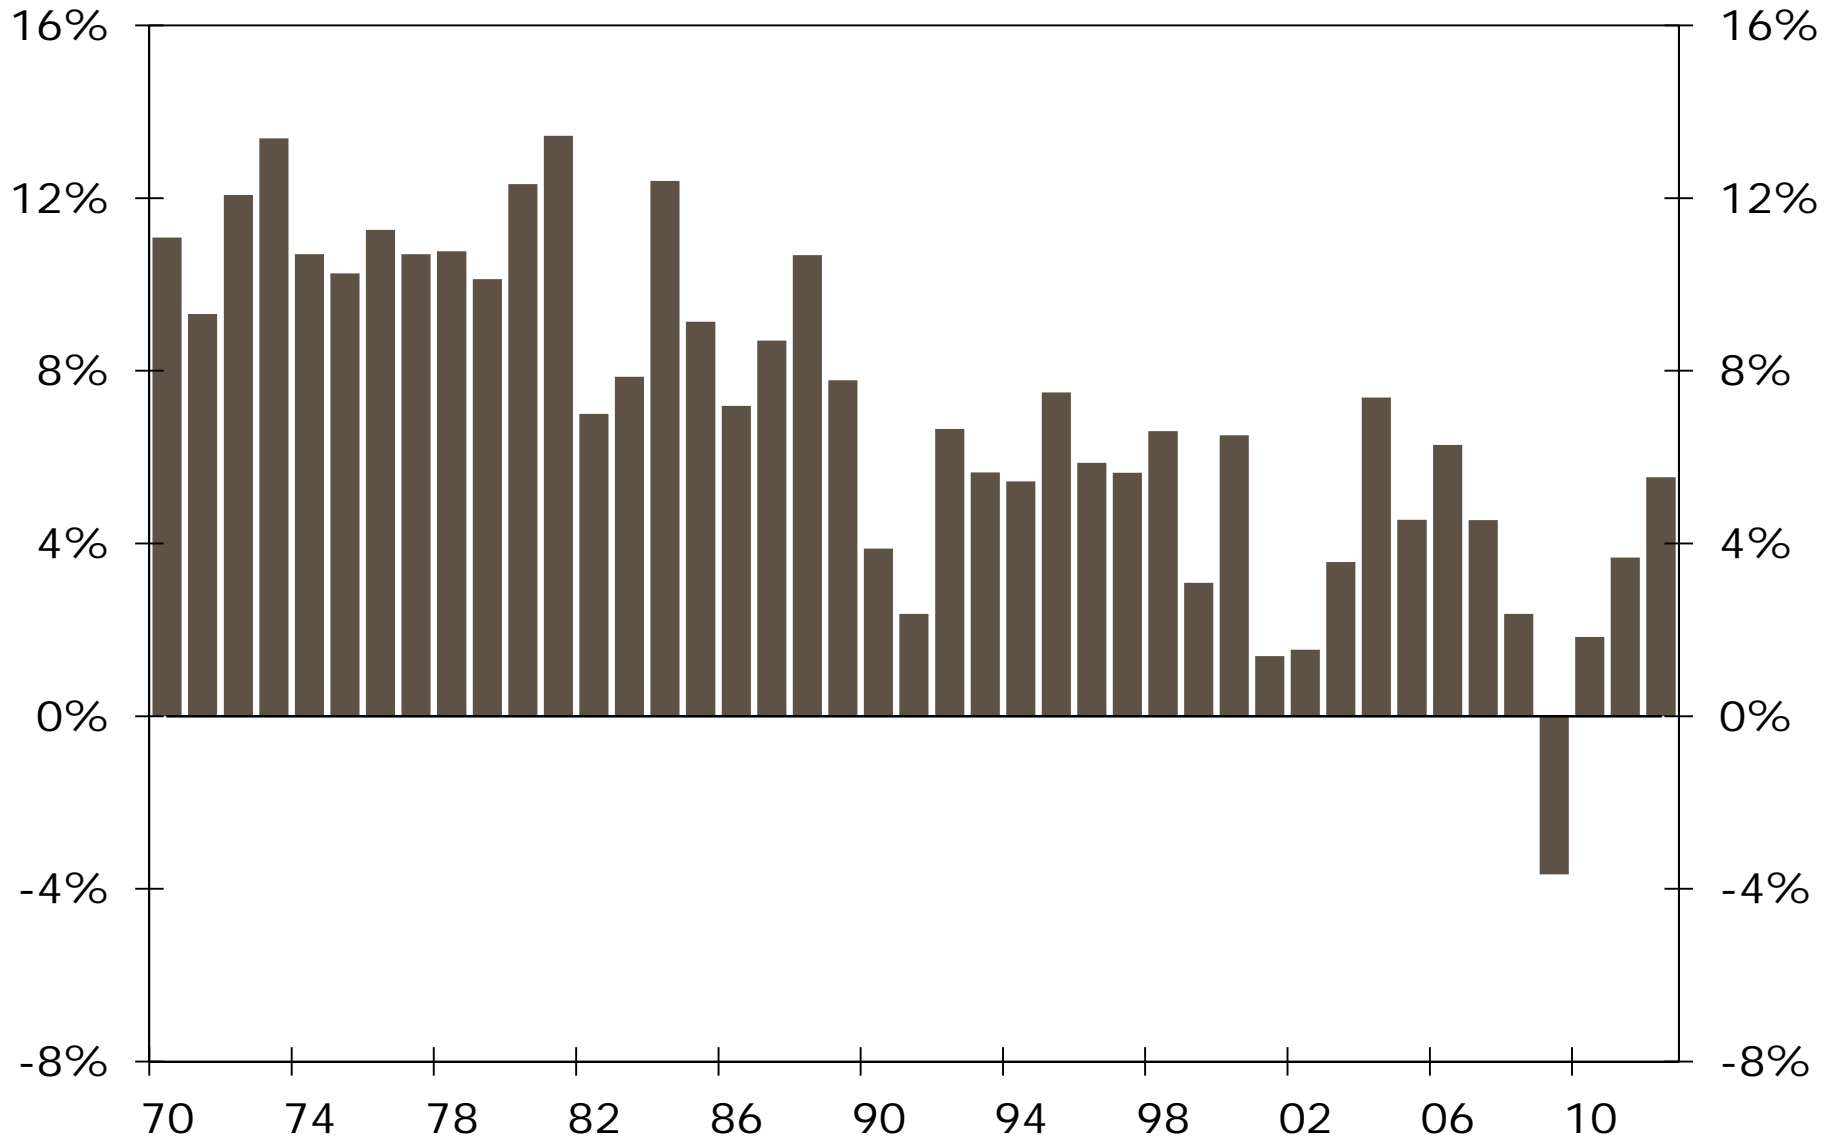

Winston-Salem MSA Private Employment

3-Month Moving Averages

Winston-Salem MSA Housing Permits

Thousands of Permits, Seasonally Adjusted Annual Rate

Winston-Salem MSA Personal Income

Year-over-Year Percent Change