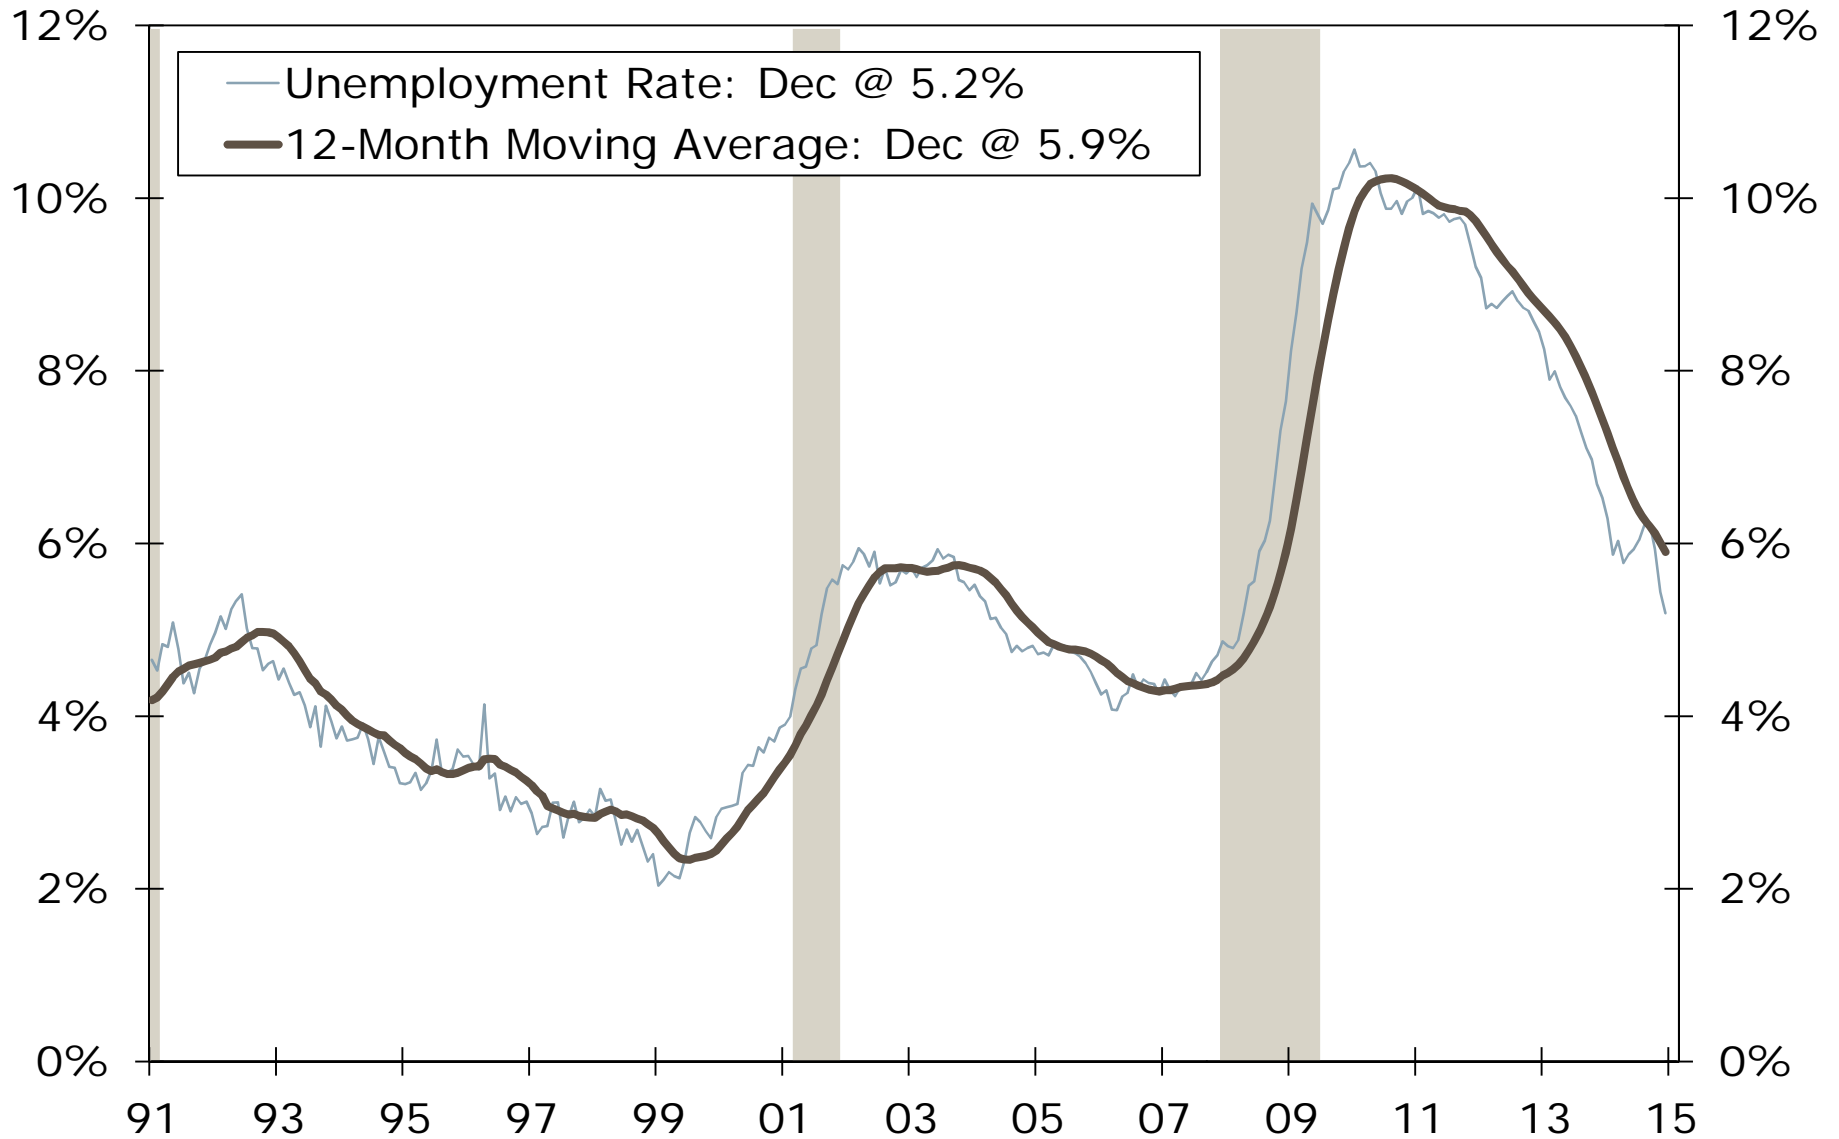

Winston-Salem MSA

Updated : Feb 06, 2015

Winston-Salem MSA Employment Growth By Industry

Year-over-Year Percent Change, 3-MMA

Winston-Salem MSA Nonfarm Employment

3-Month Moving Averages

Winston-Salem MSA Nonfarm Employment

3-Month Moving Averages

Winston-Salem MSA Unemployment Rate

Seasonally Adjusted

Winston-Salem MSA Nonfarm Employment

Year-over-Year Percent Change

Winston-Salem MSA Nonfarm Employment

Year-over-Year Percent Change