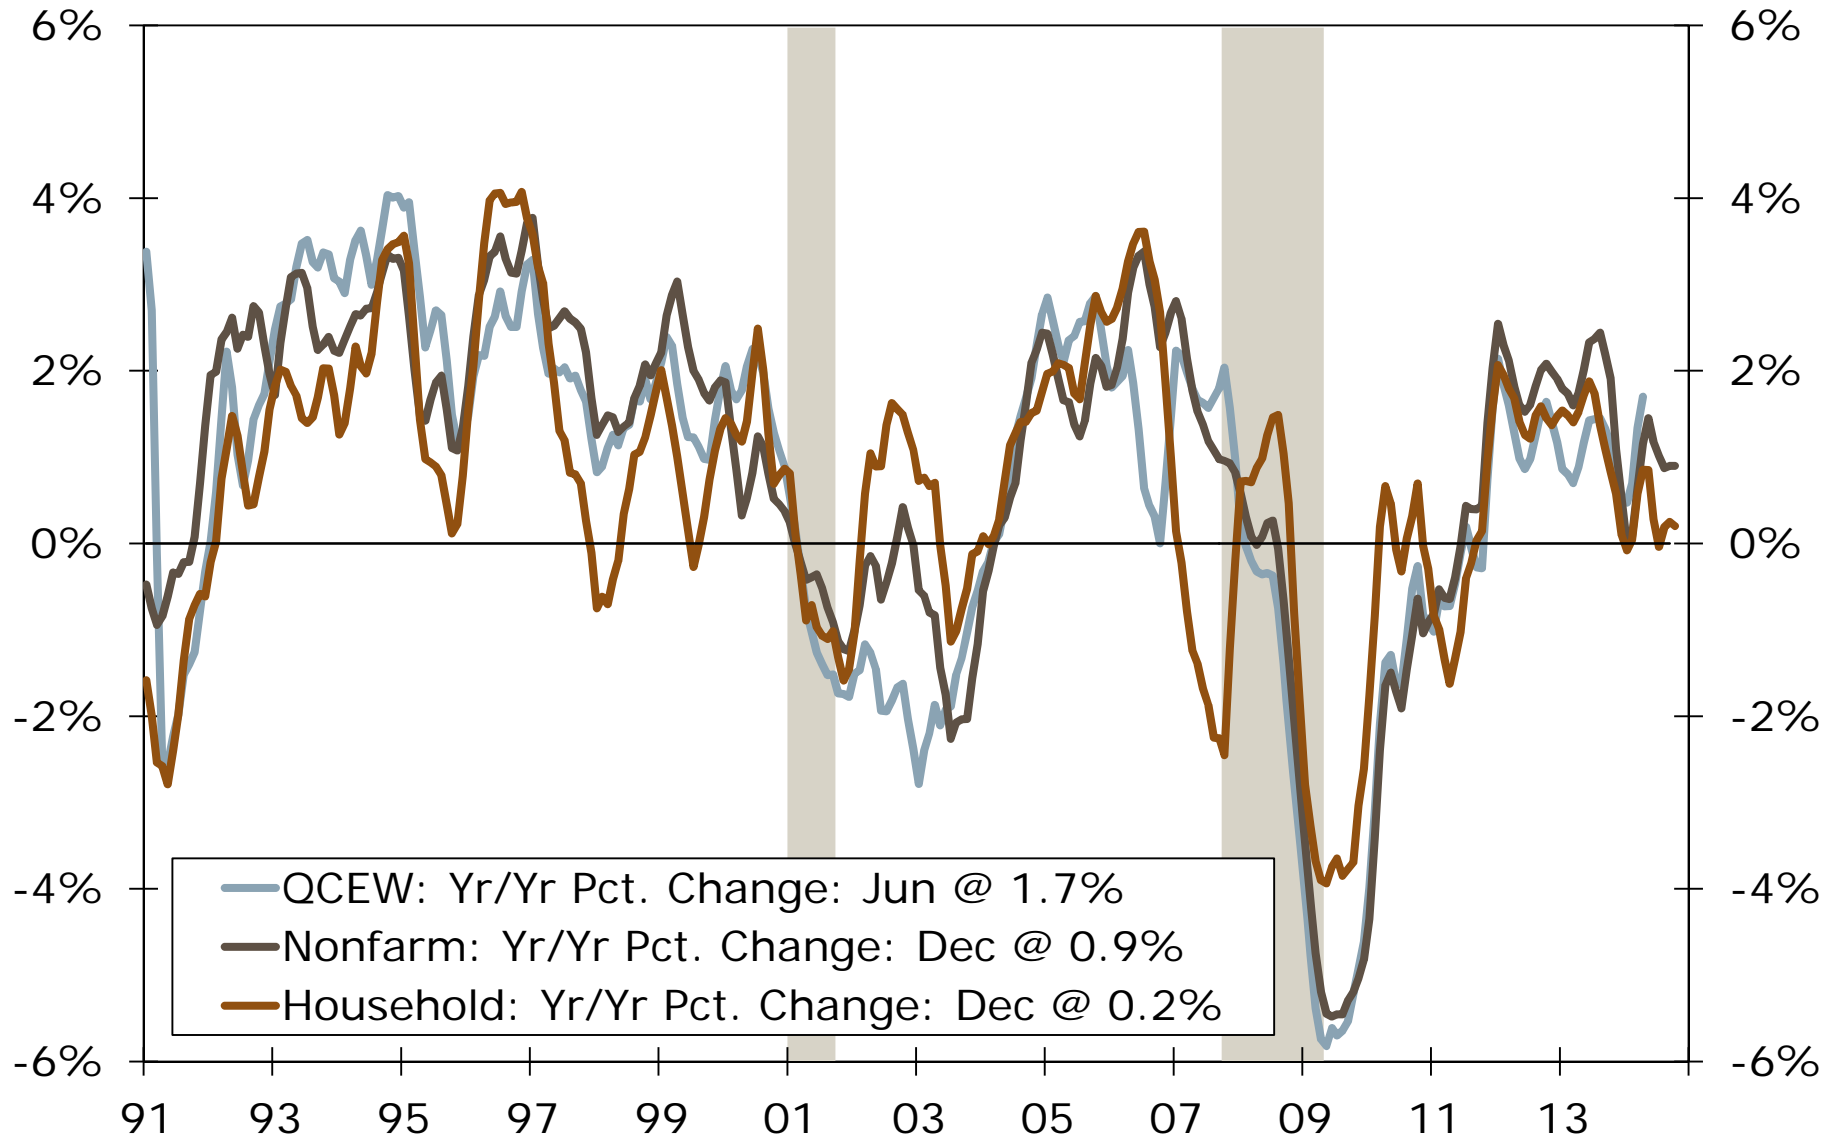

Winston-Salem MSA

Updated : Feb 06, 2015

Winston-Salem MSA Employment Growth By Industry

Year-over-Year Percent Change, 3-MMA

Winston-Salem MSA Nonfarm Employment

3-Month Moving Averages

Winston-Salem MSA Nonfarm Employment

3-Month Moving Averages

Winston-Salem MSA Unemployment Rate

Seasonally Adjusted

Winston-Salem MSA Nonfarm Employment

Year-over-Year Percent Change

Winston-Salem MSA Nonfarm Employment

Year-over-Year Percent Change