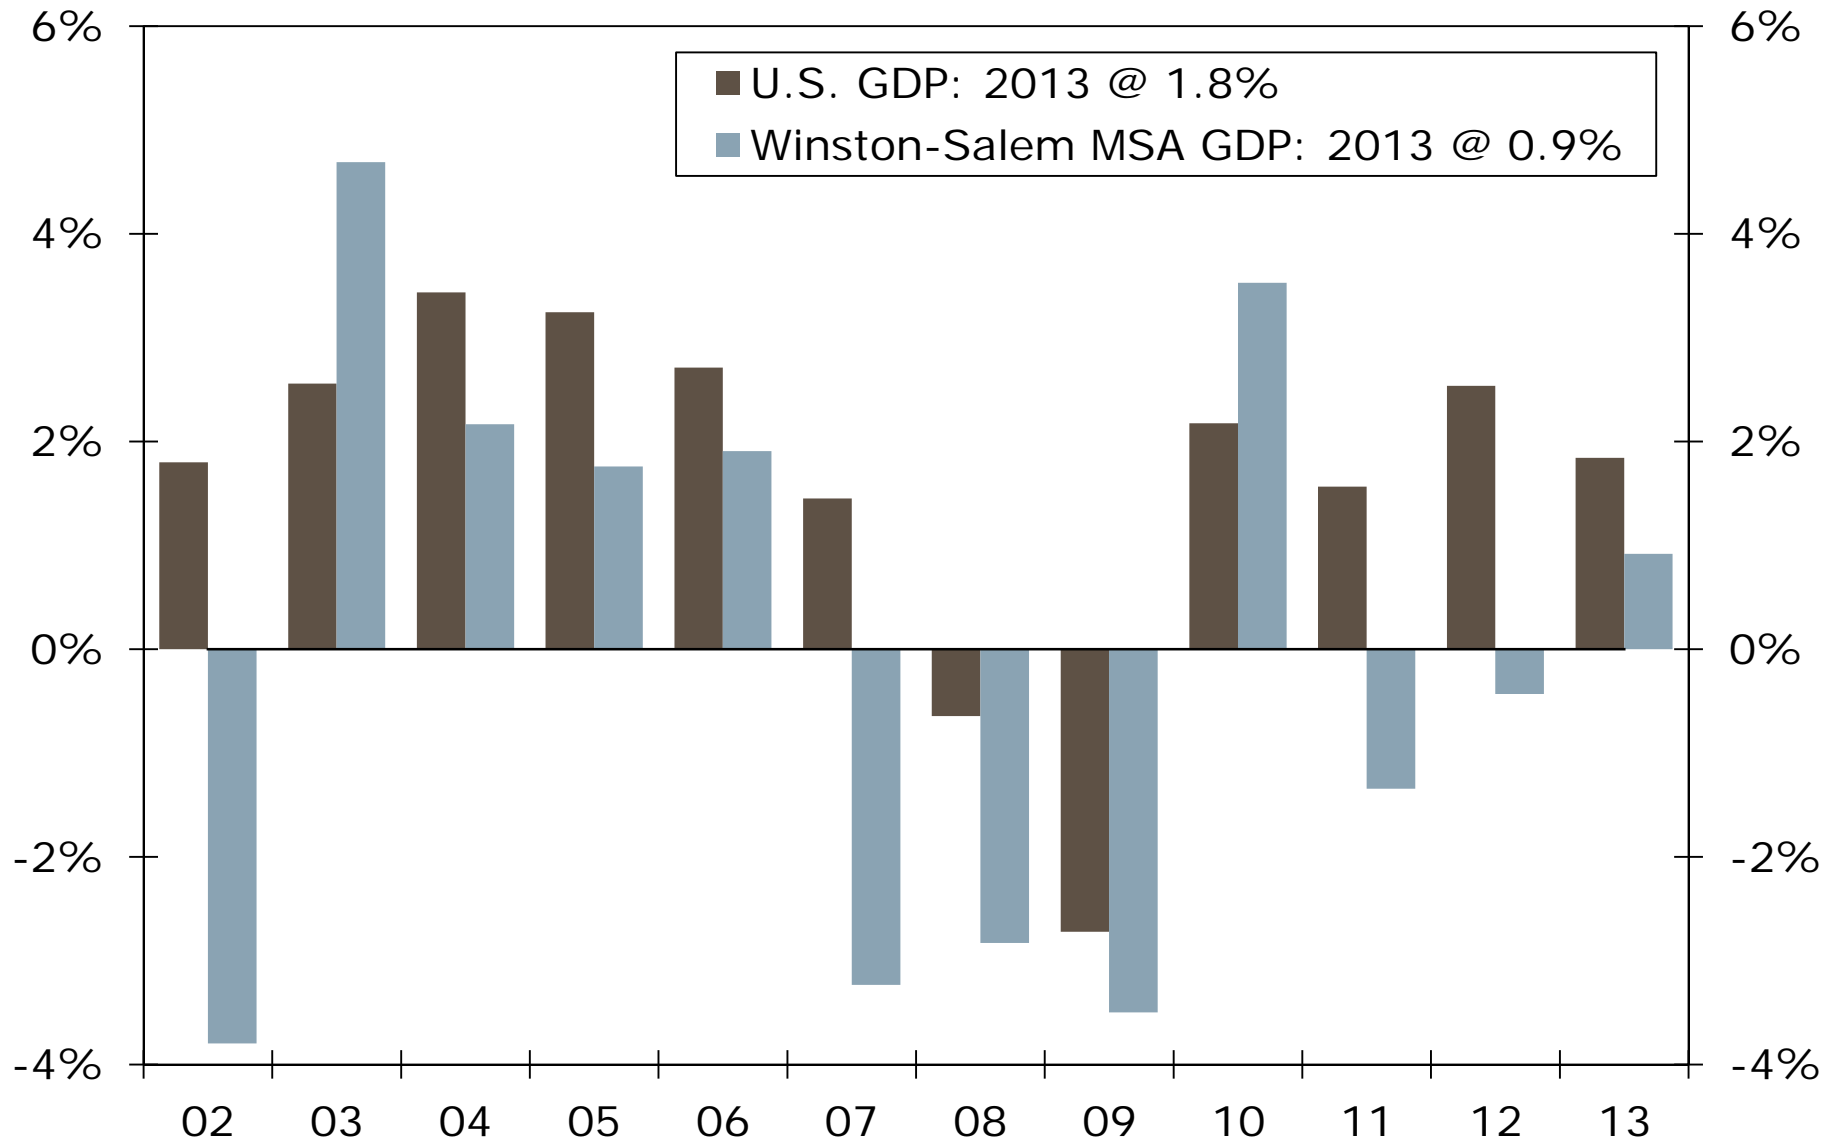

Winston-Salem MSA Gross State Product & U.S. GDP

Year-over-Year Percent Change