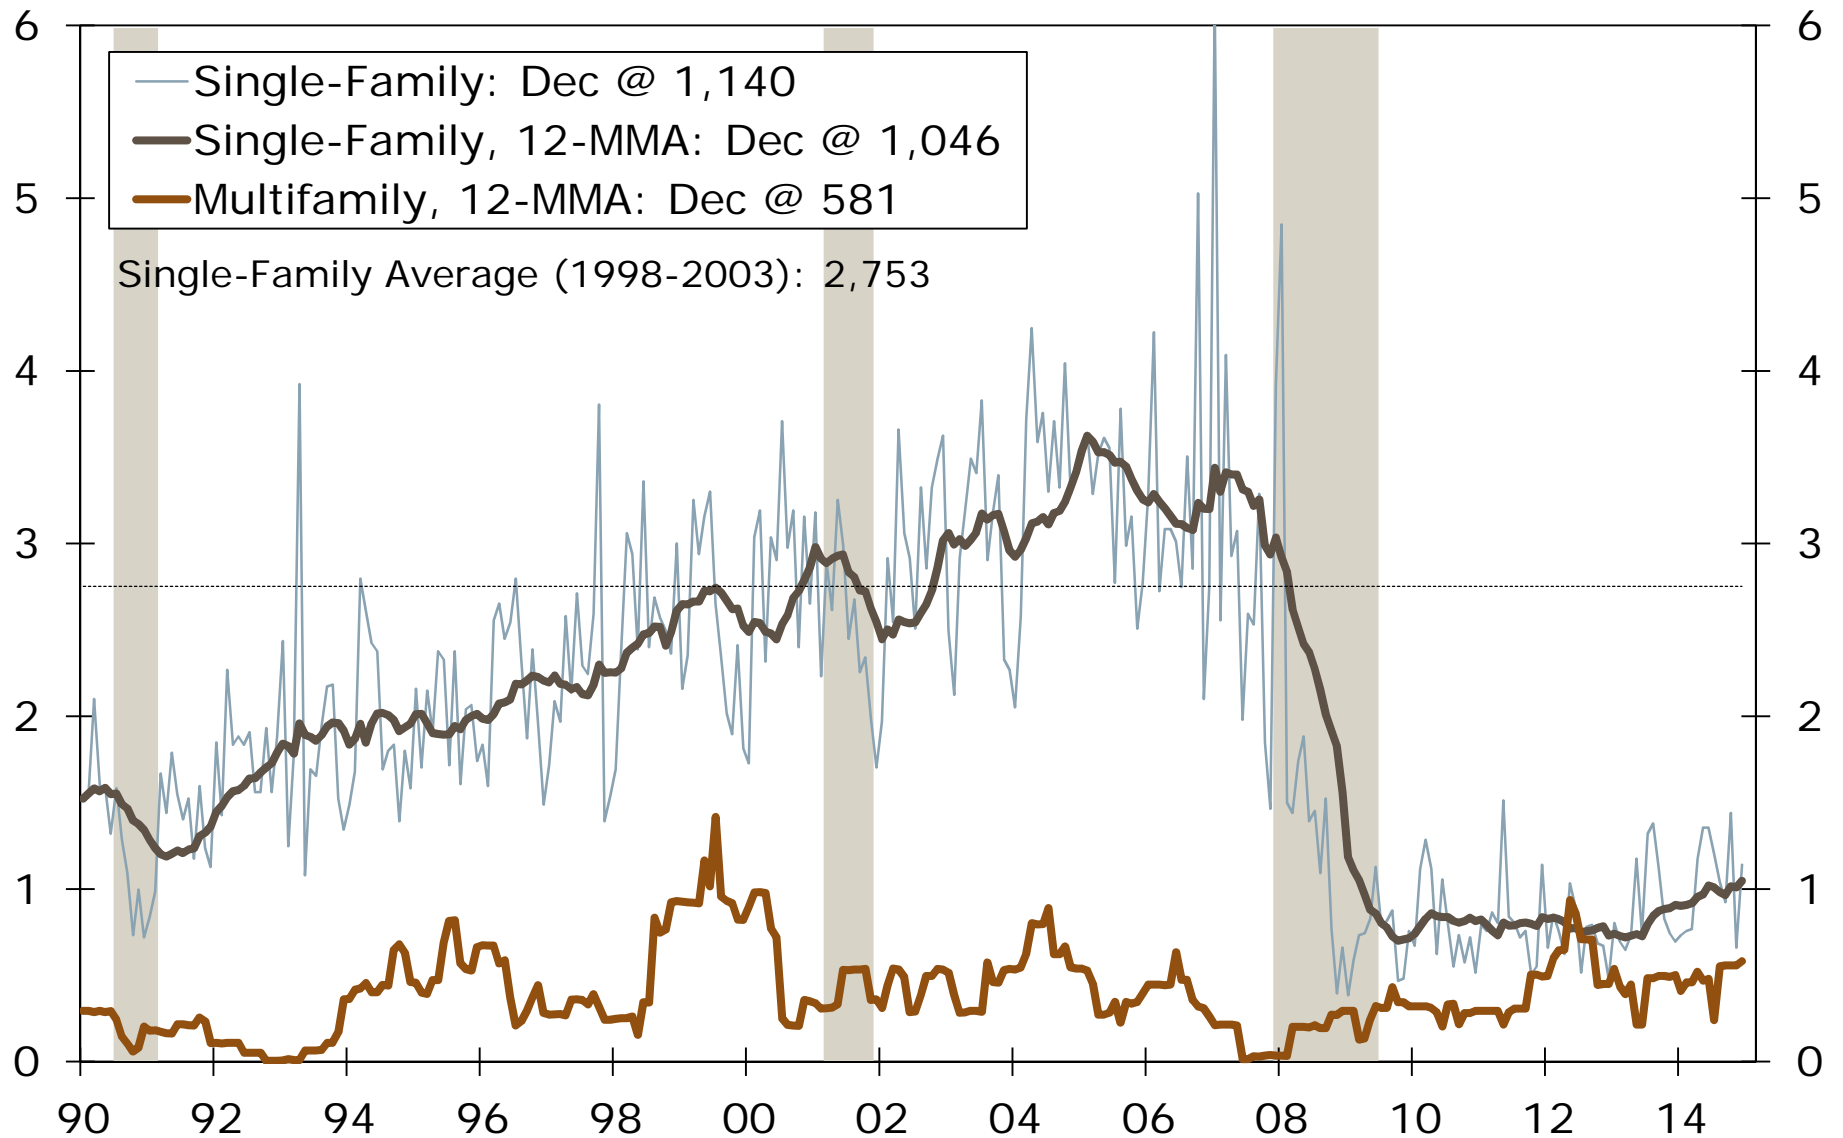

Winston-Salem MSA Housing Permits

Thousands of Permits, Seasonally Adjusted Annual Rate